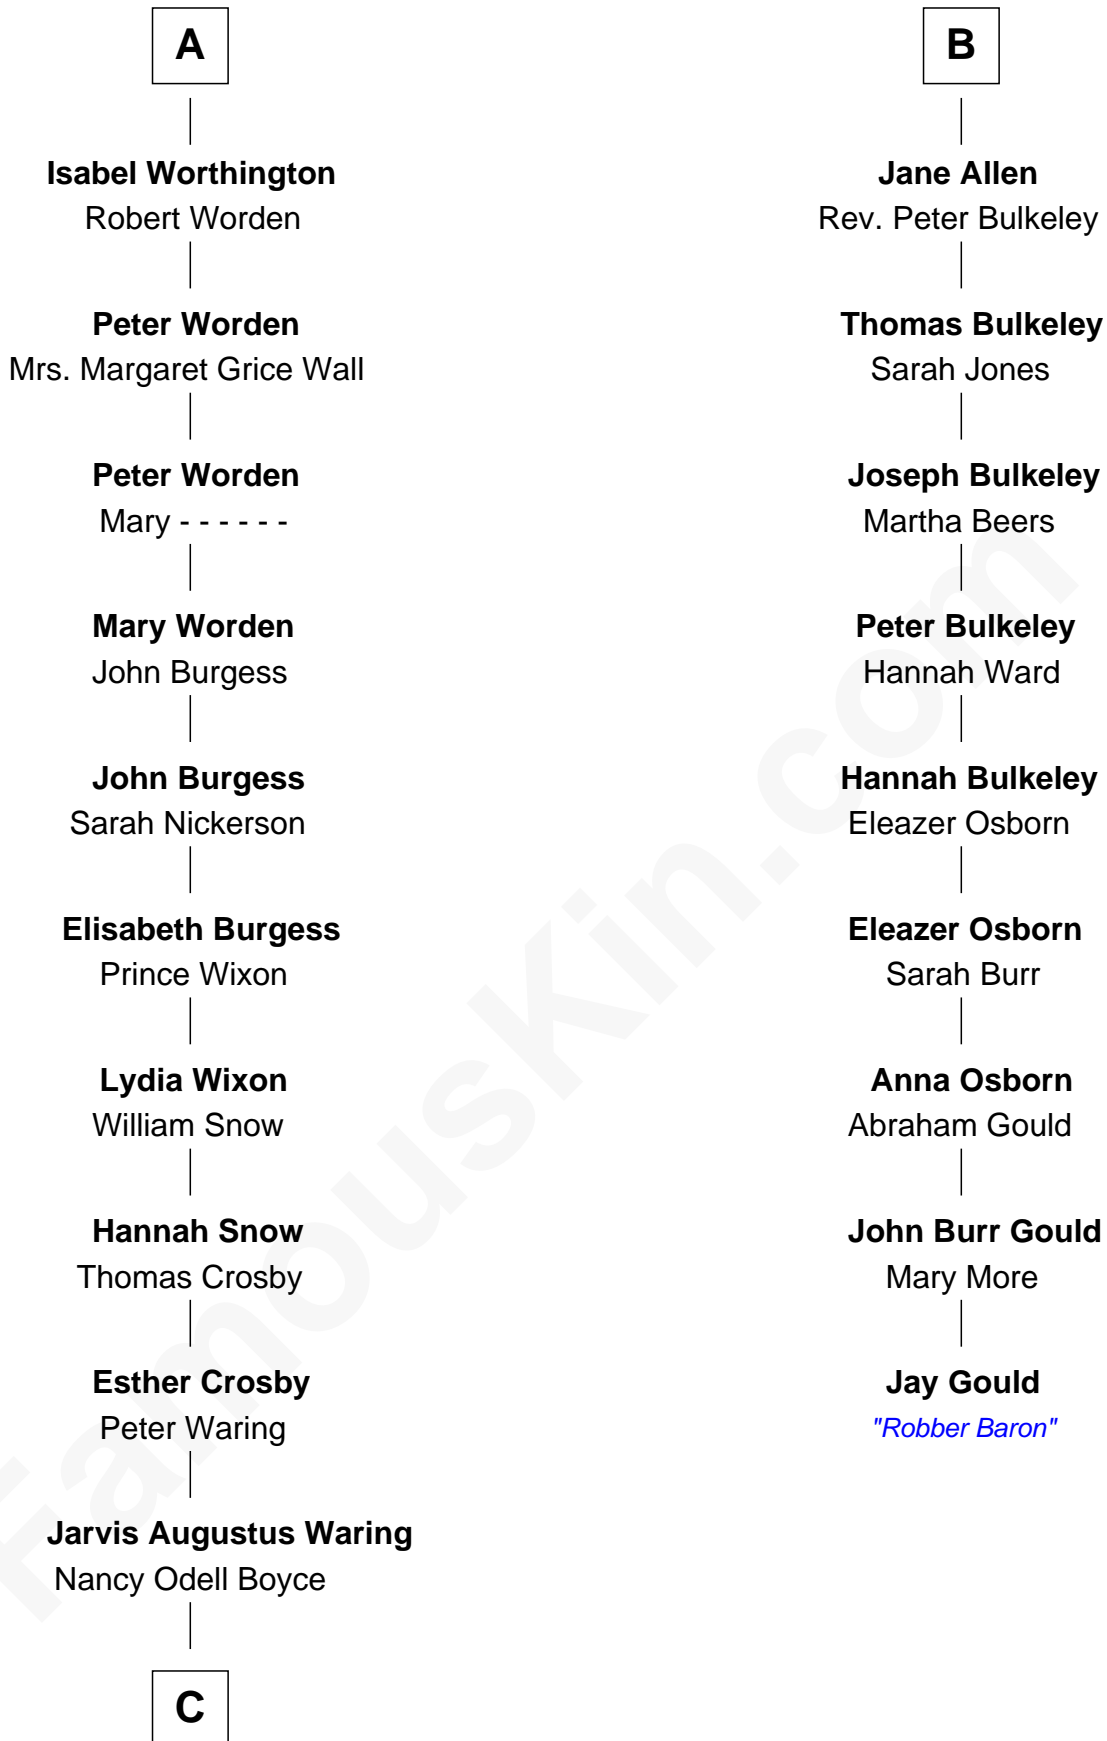

FamousKin.com
Relationship Chart of
Norman Rockwell
American Artist

15th cousin 4 times removed of
Jay Gould
American Railroad "Robber Baron"

C

—
Phebe Boyce Waring
John William Rockwell

—
Jarvis Waring Rockwell
Anne Mary Hill

—
Norman Rockwell
American Artist

FamousKin.com