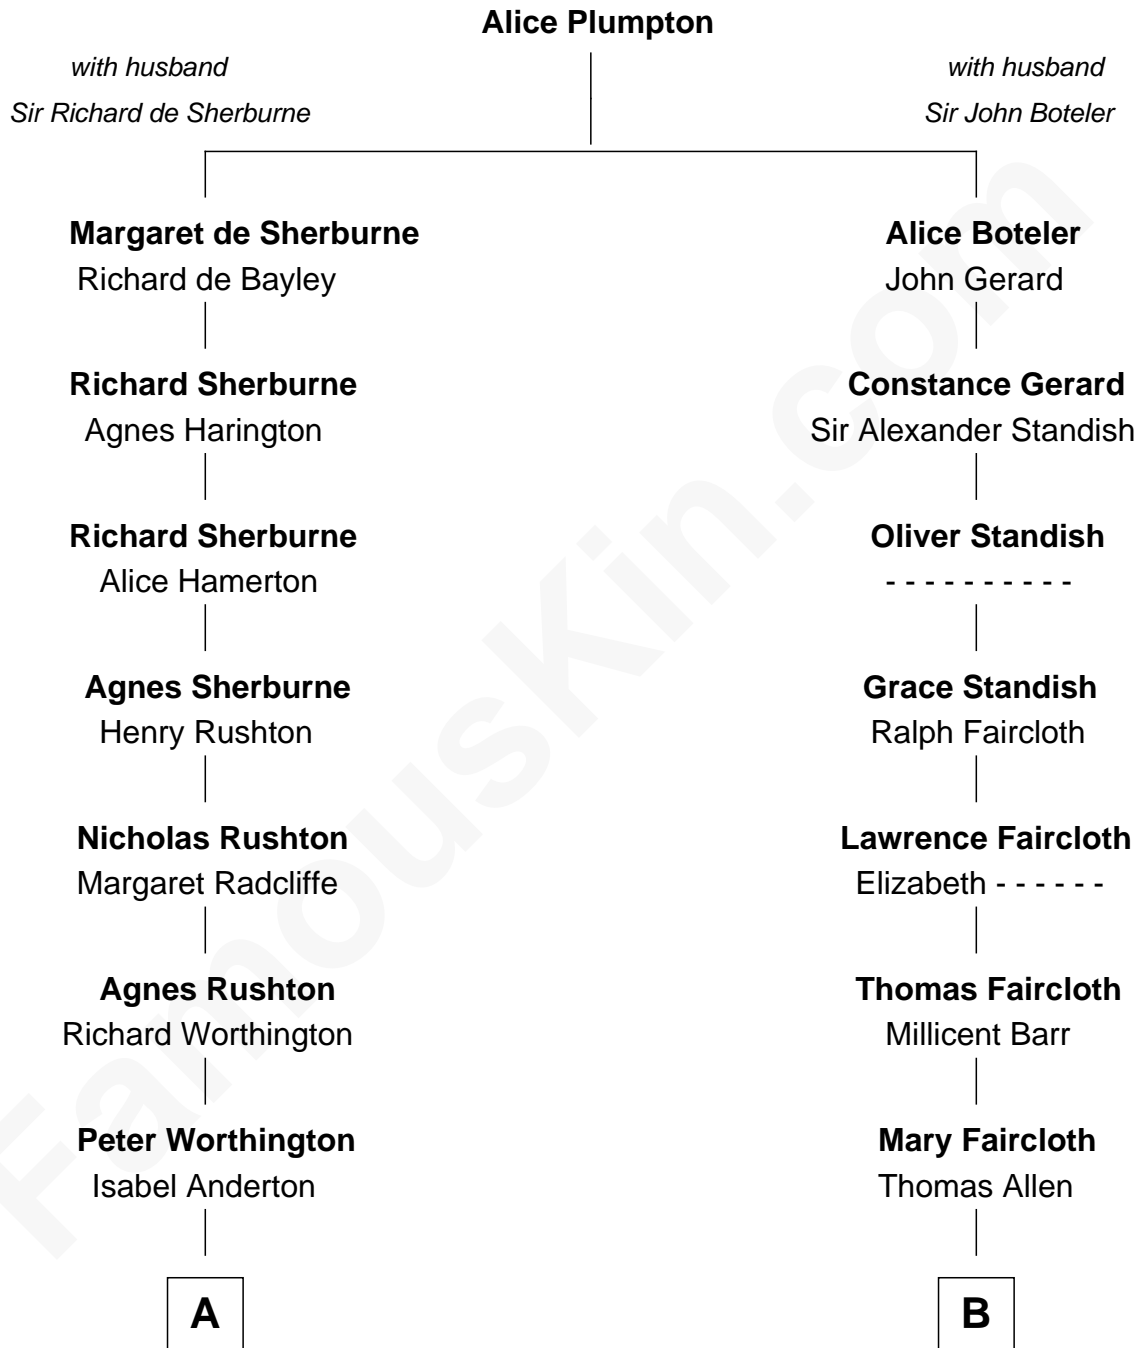

FamousKin.com
Relationship Chart of
Norman Rockwell
American Artist

15th cousin 4 times removed of
Jay Gould
American Railroad "Robber Baron"

C

—
Phebe Boyce Waring
John William Rockwell

—
Jarvis Waring Rockwell
Anne Mary Hill

—
Norman Rockwell
American Artist

FamousKin.com