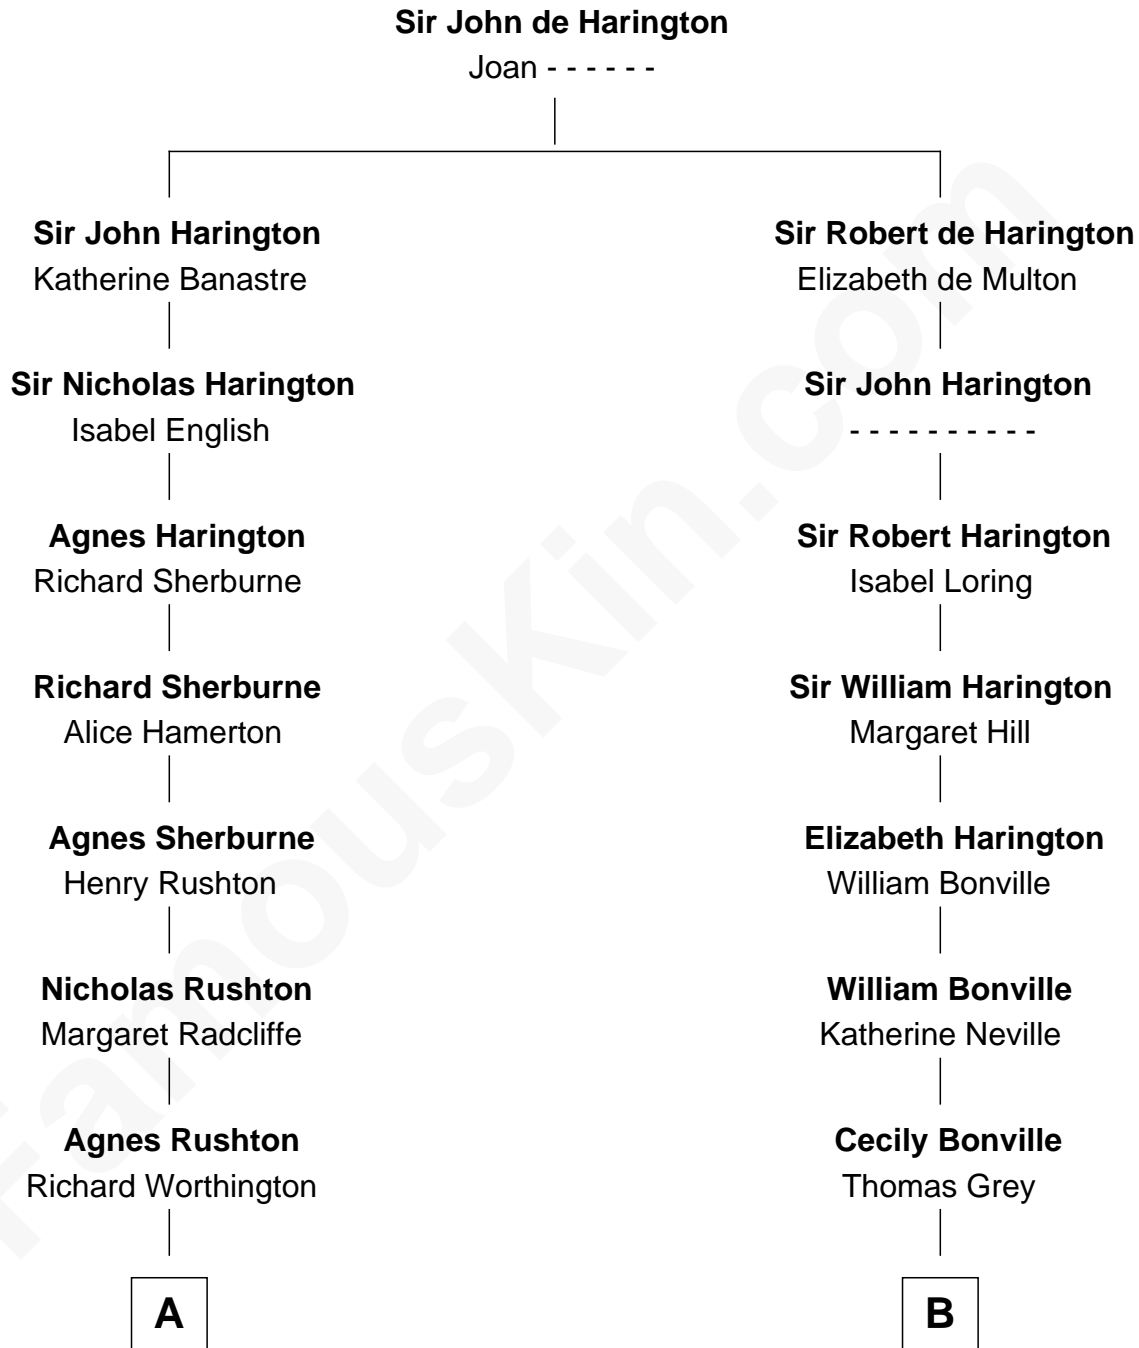

FamousKin.com
Relationship Chart of
Norman Rockwell
American Artist

18th cousin 2 times removed of

William Marsh Rice
Founder of Rice University

FamousKin.com