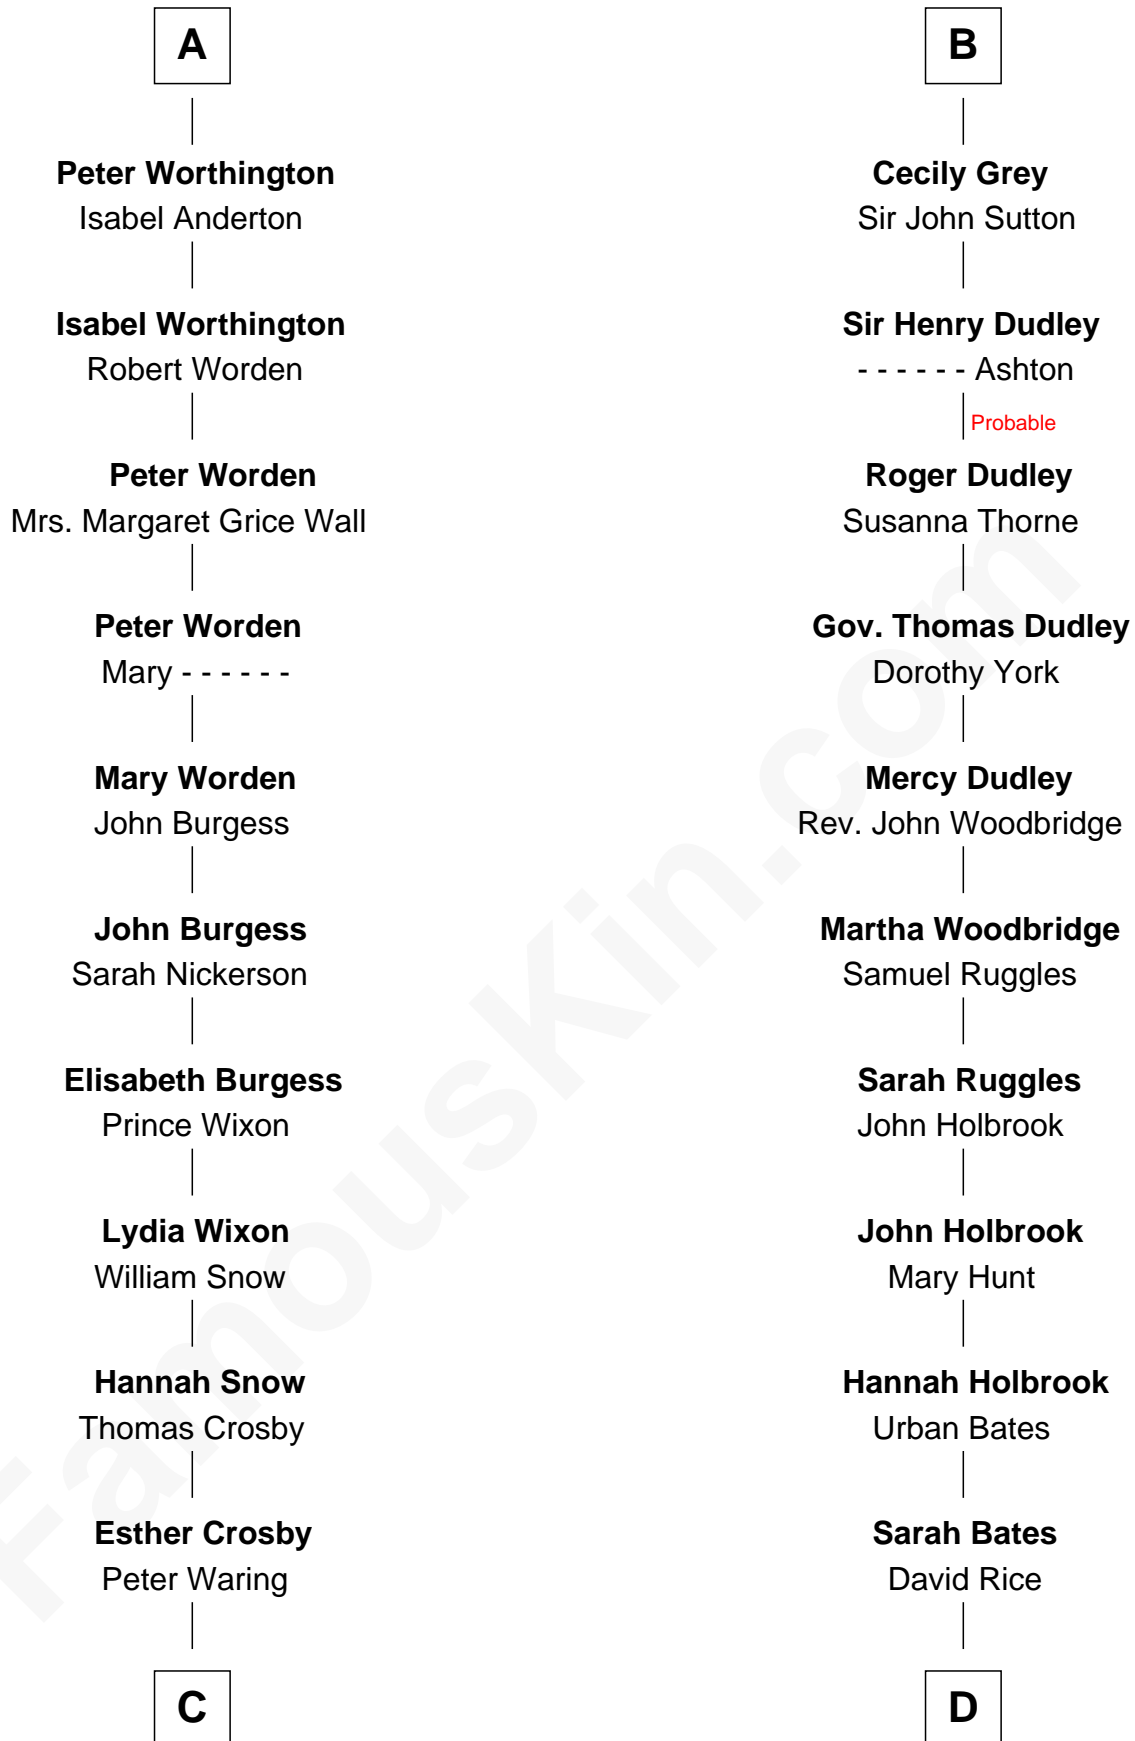

FamousKin.com
Relationship Chart of
Norman Rockwell
American Artist

18th cousin 2 times removed of

William Marsh Rice
Founder of Rice University

FamousKin.com