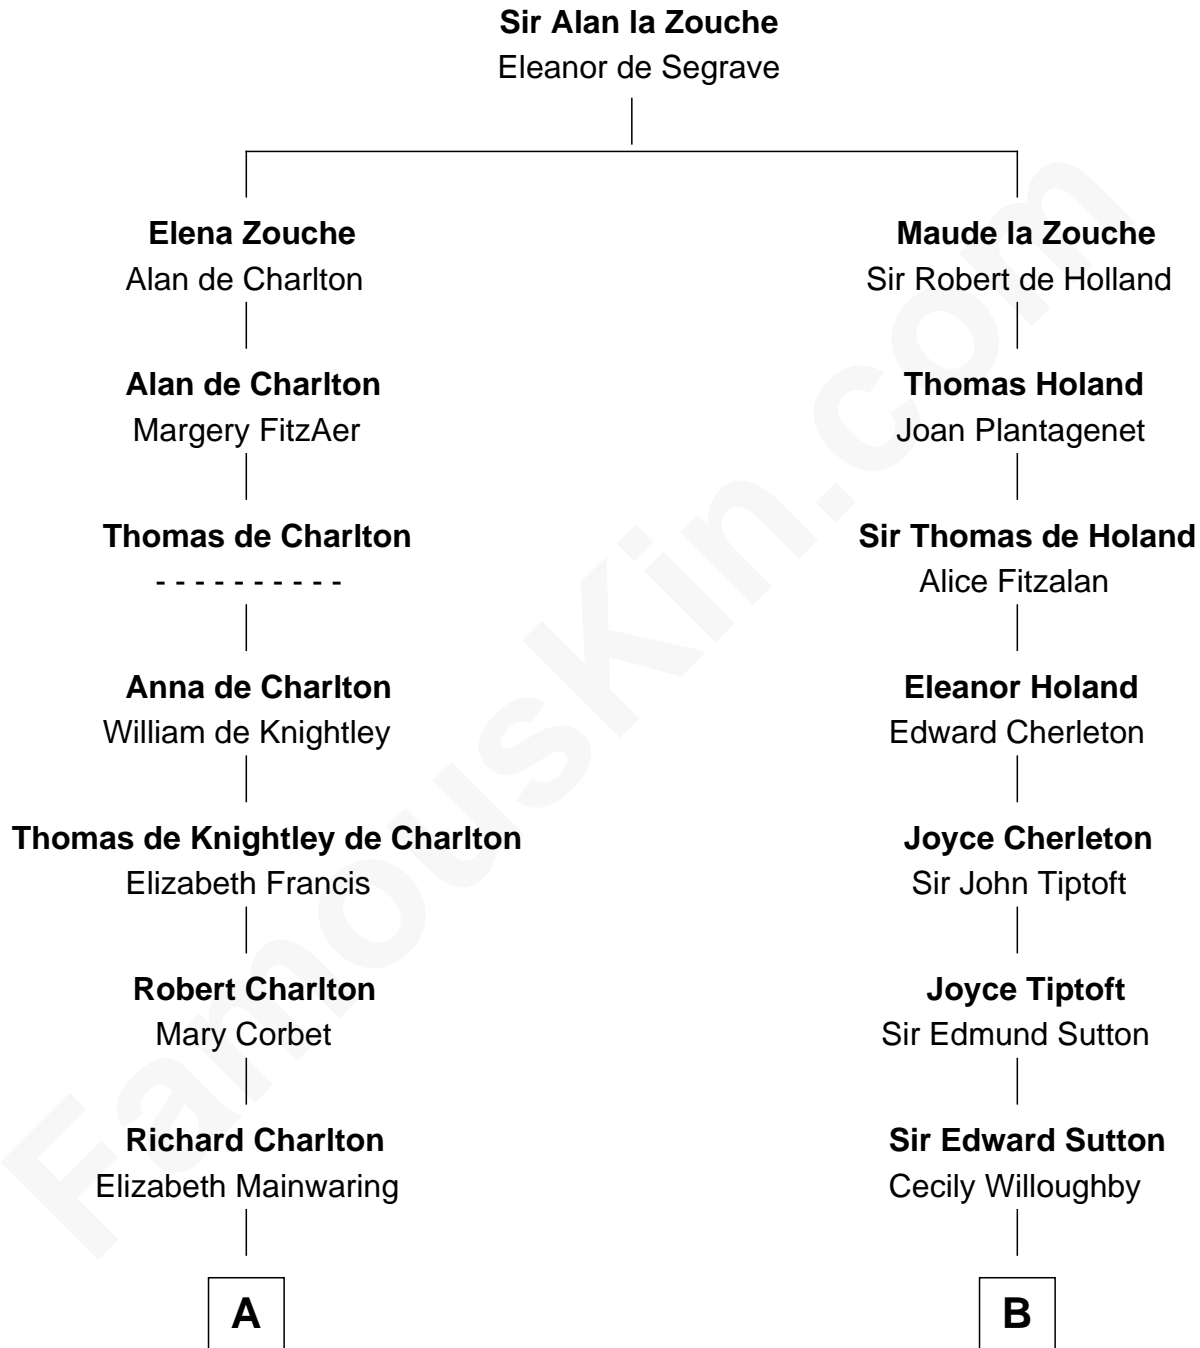

FamousKin.com
Relationship Chart of
Norman Rockwell
American Artist

18th cousin 1 time removed of
William Marsh Rice
Founder of Rice University

C

John William Rockwell

Phebe Boyce Waring

Jarvis Waring Rockwell

Anne Mary Hill

Norman Rockwell

American Artist

D

David Rice

Patty Hall

William Marsh Rice

Founder of Rice University