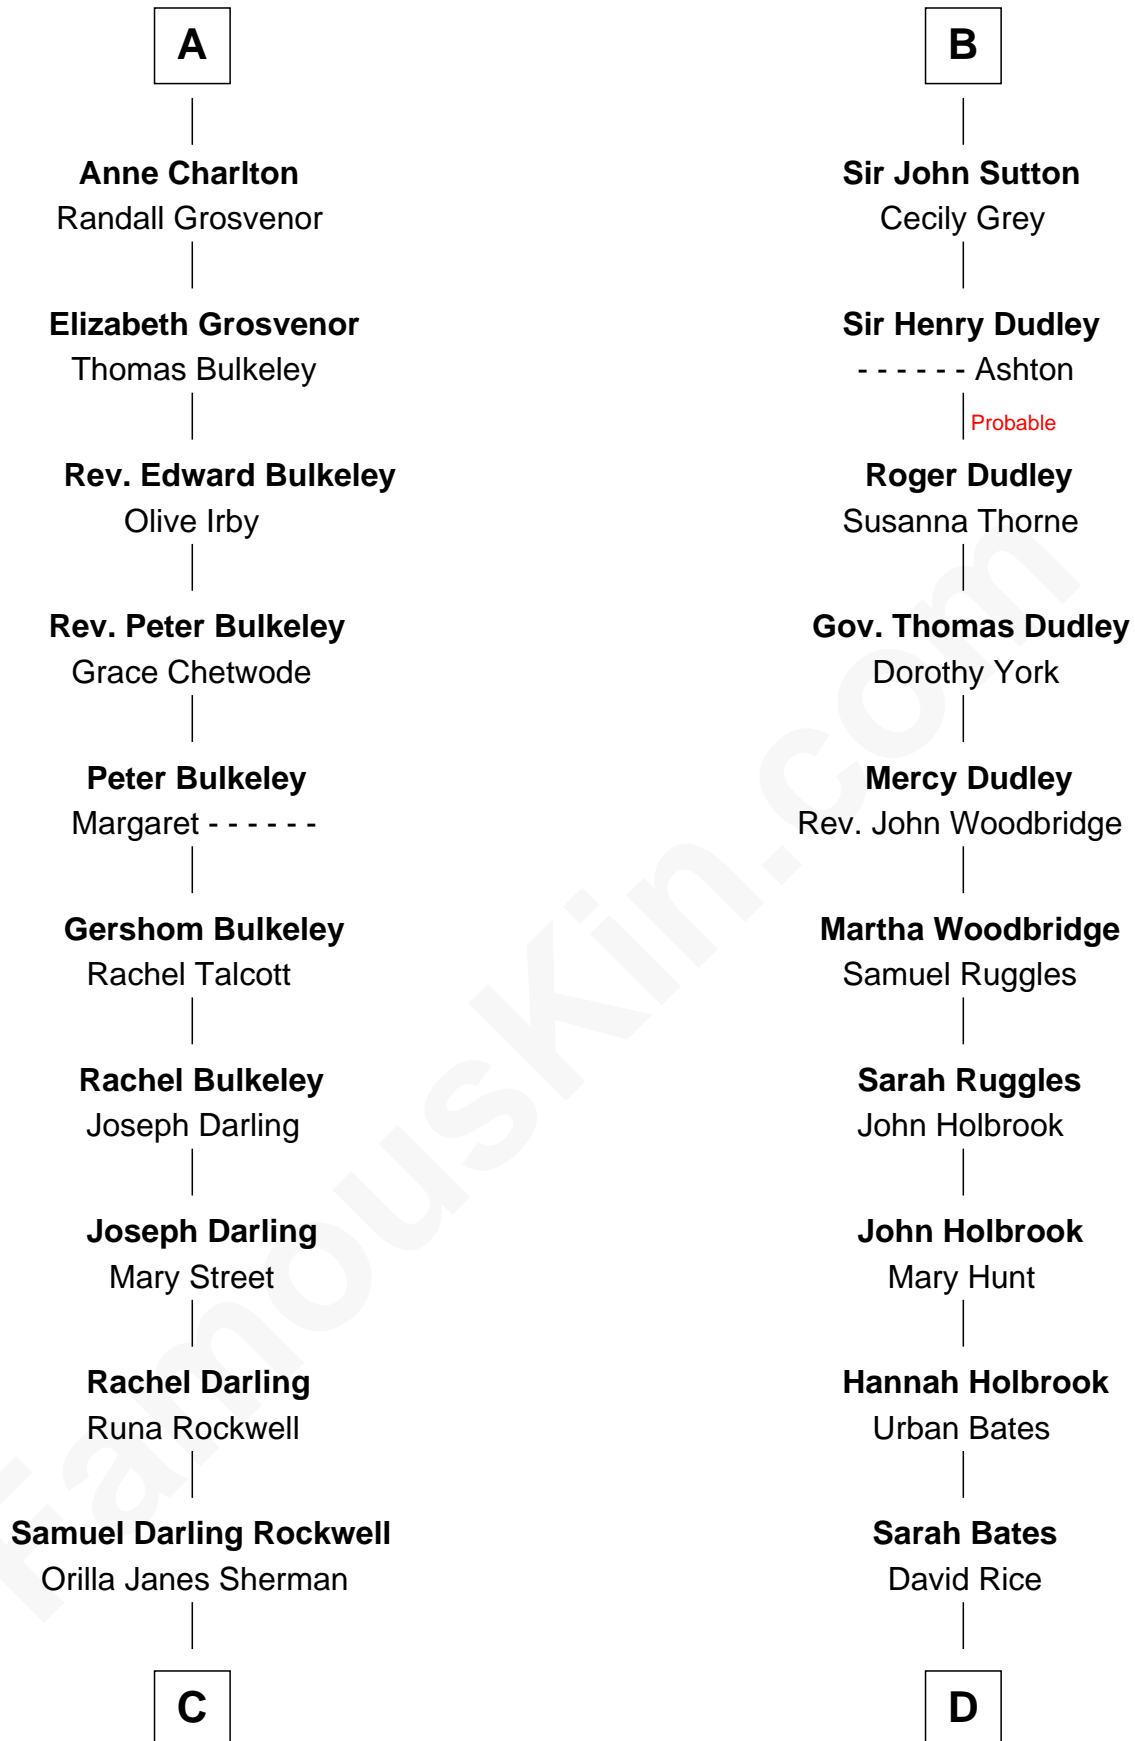

FamousKin.com
Relationship Chart of
Norman Rockwell
American Artist

18th cousin 1 time removed of
William Marsh Rice
Founder of Rice University

C

John William Rockwell

Phebe Boyce Waring

Jarvis Waring Rockwell

Anne Mary Hill

Norman Rockwell

American Artist

D

David Rice

Patty Hall

William Marsh Rice

Founder of Rice University