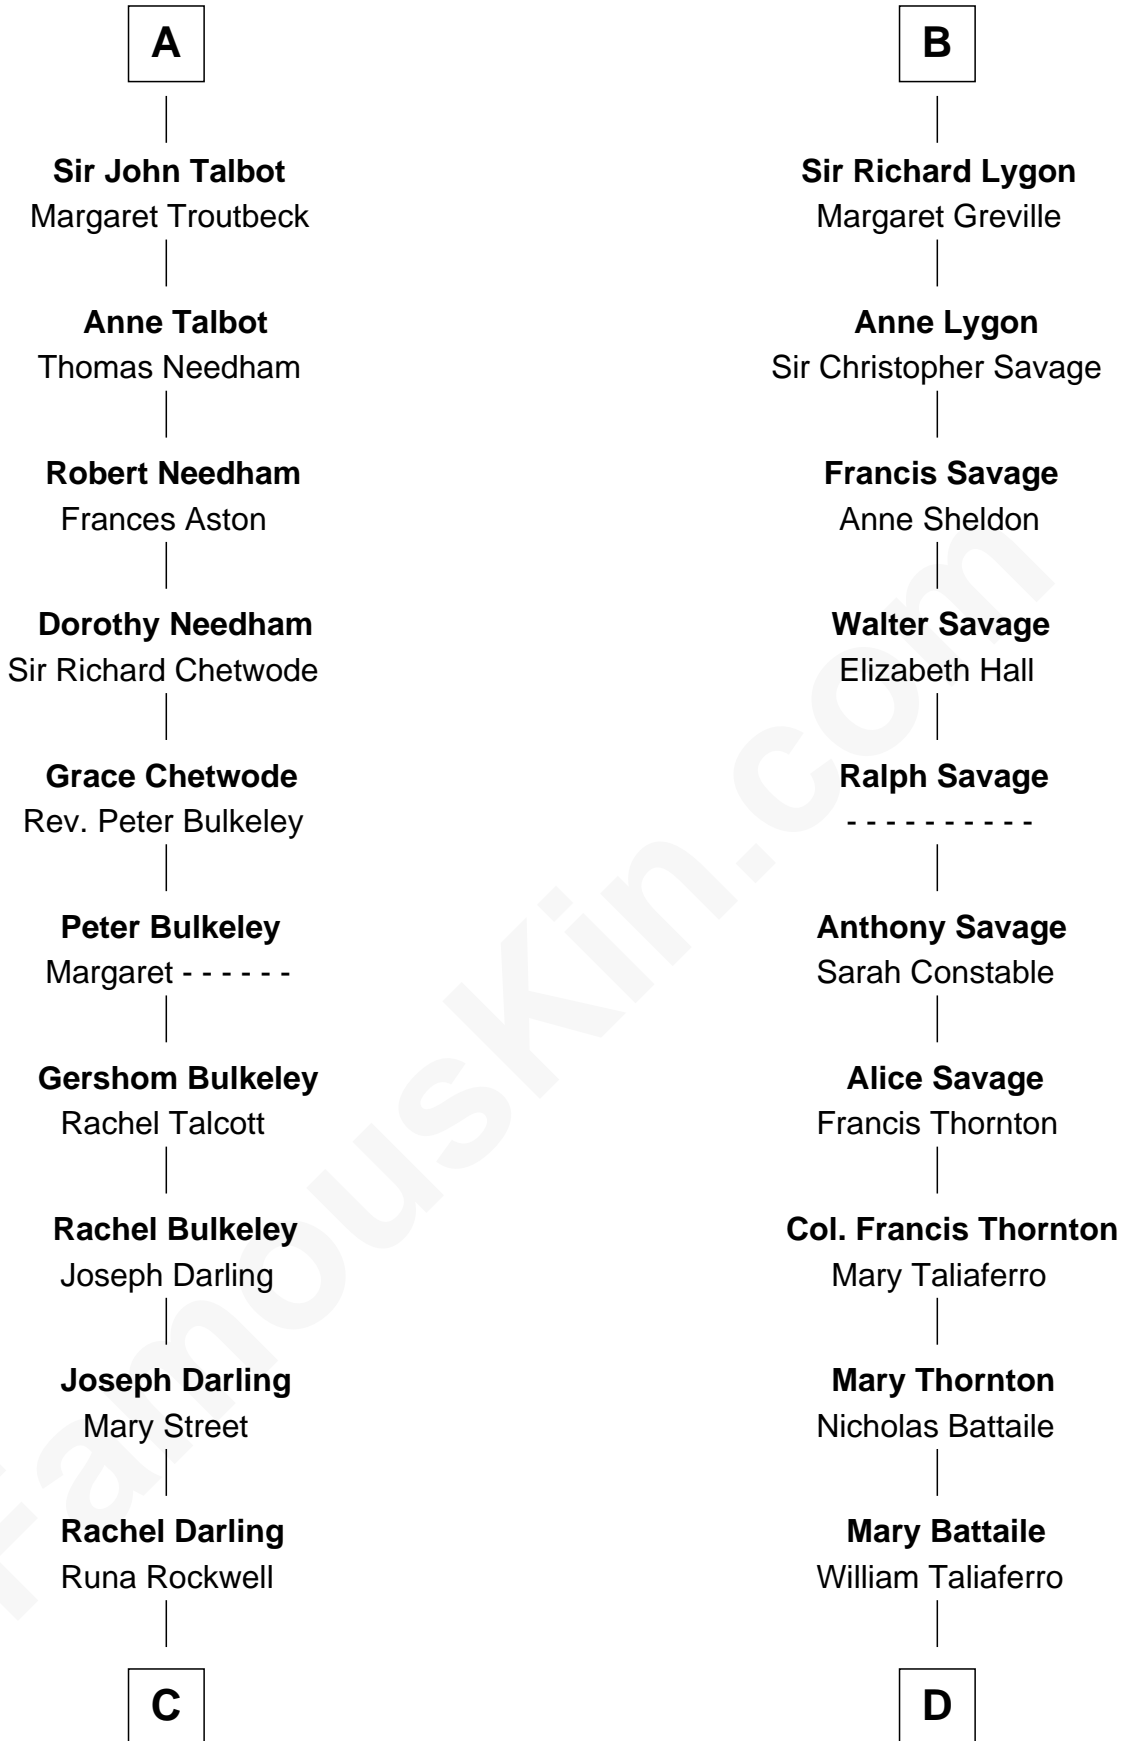

FamousKin.com
Relationship Chart of
Norman Rockwell
American Artist

20th cousin 1 time removed of
General George C. Marshall
Author of "The Marshall Plan"

C

Samuel Darling Rockwell

Orilla Janes Sherman

John William Rockwell

Phebe Boyce Waring

Jarvis Waring Rockwell

Anne Mary Hill

Norman Rockwell

American Artist

D

Nicholas Taliaferro

Ann Champe Taliaferro

Matilda Battaile Taliaferro

Martin Marshall

William Champe Marshall

Susan Myers

George Catlett Marshall

Laura Emily Bradford

General George C. Marshall

U.S. Army - World War II