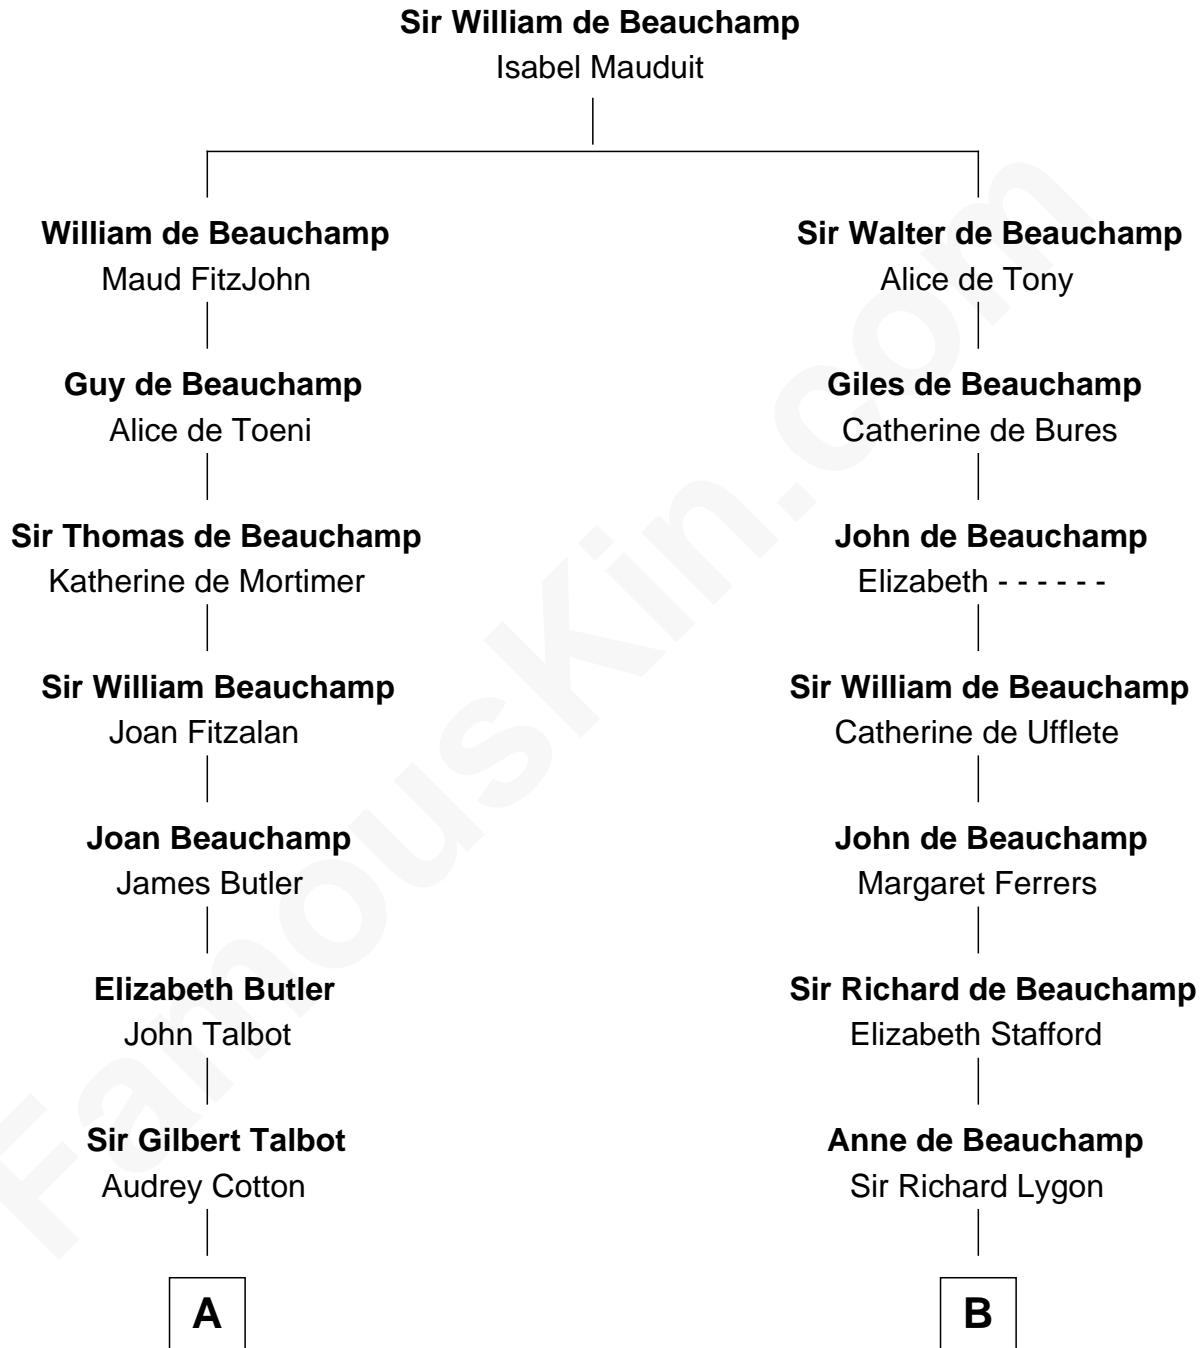

FamousKin.com
Relationship Chart of
Norman Rockwell
American Artist

20th cousin 1 time removed of
General George C. Marshall
Author of "The Marshall Plan"

C

Samuel Darling Rockwell

Orilla Janes Sherman

John William Rockwell

Phebe Boyce Waring

Jarvis Waring Rockwell

Anne Mary Hill

Norman Rockwell

American Artist

D

Nicholas Taliaferro

Ann Champe Taliaferro

Matilda Battaile Taliaferro

Martin Marshall

William Champe Marshall

Susan Myers

George Catlett Marshall

Laura Emily Bradford

General George C. Marshall

U.S. Army - World War II