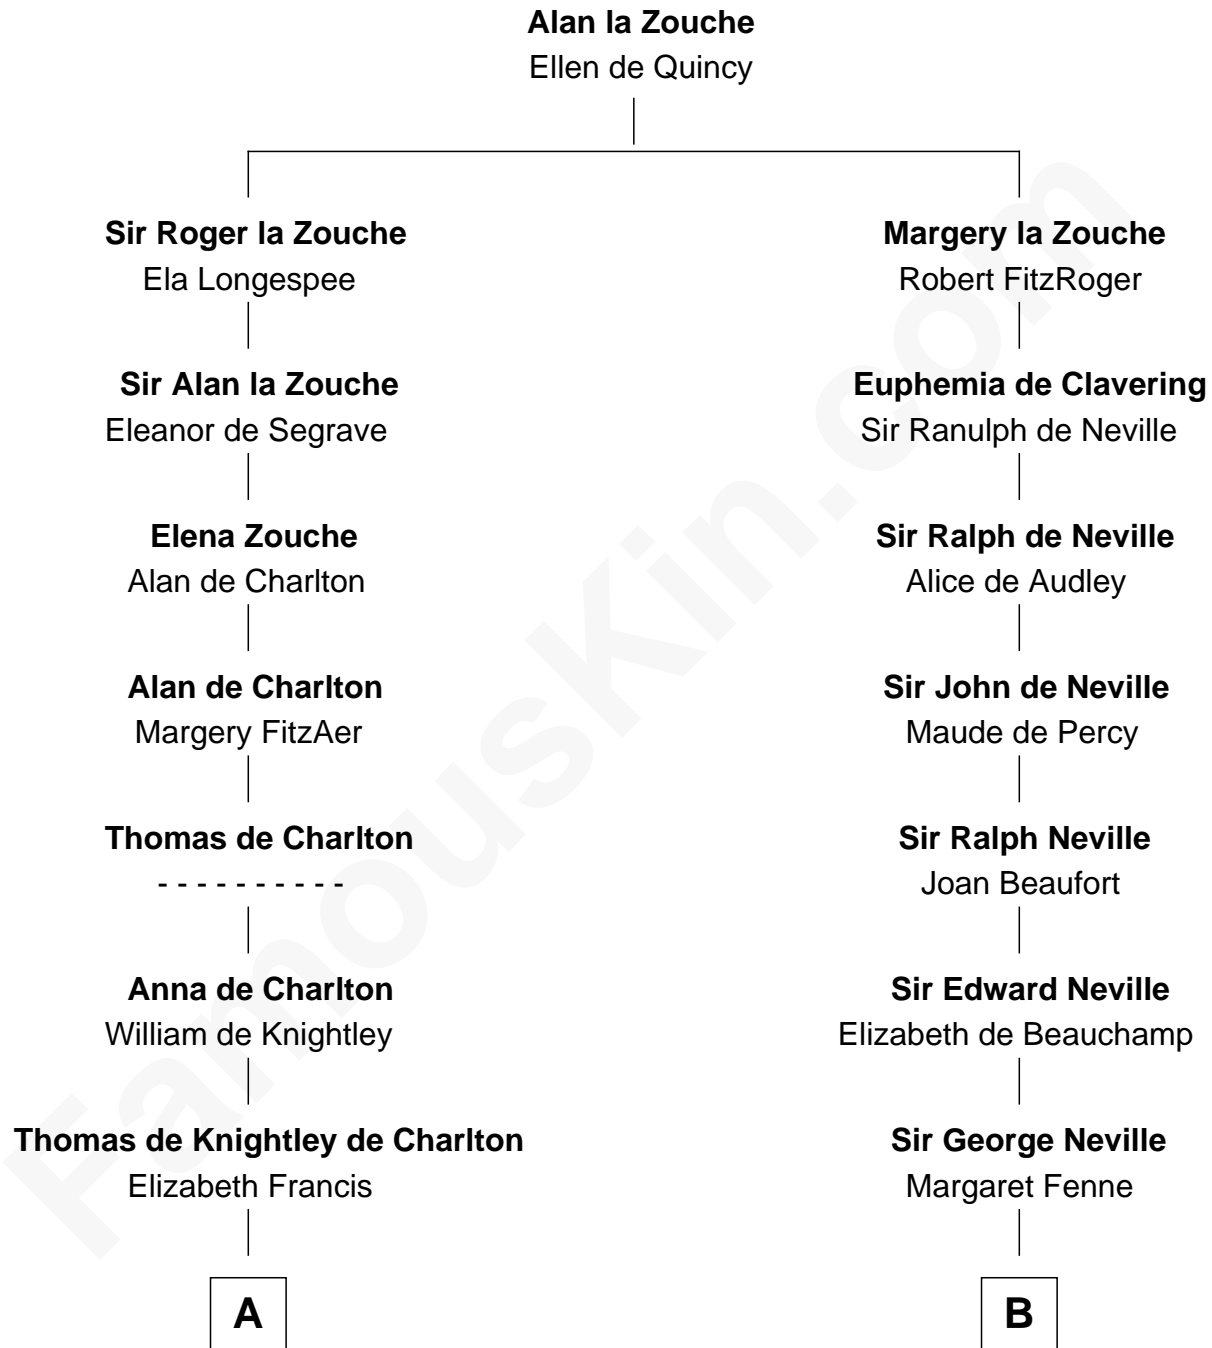

FamousKin.com
Relationship Chart of
Norman Rockwell
American Artist

20th cousin 1 time removed of
Harry F. Byrd
50th Governor of Virginia

C

Rachel Darling
Runa Rockwell

Samuel Darling Rockwell
Orilla Janes Sherman

John William Rockwell
Phebe Boyce Waring

Jarvis Waring Rockwell
Anne Mary Hill

Norman Rockwell
American Artist

D

Richard Evelyn Byrd
Anne Harrison

Col. William Byrd
Jane Meriwether Rivers

Richard Evelyn Byrd
Eleanor Bolling Flood