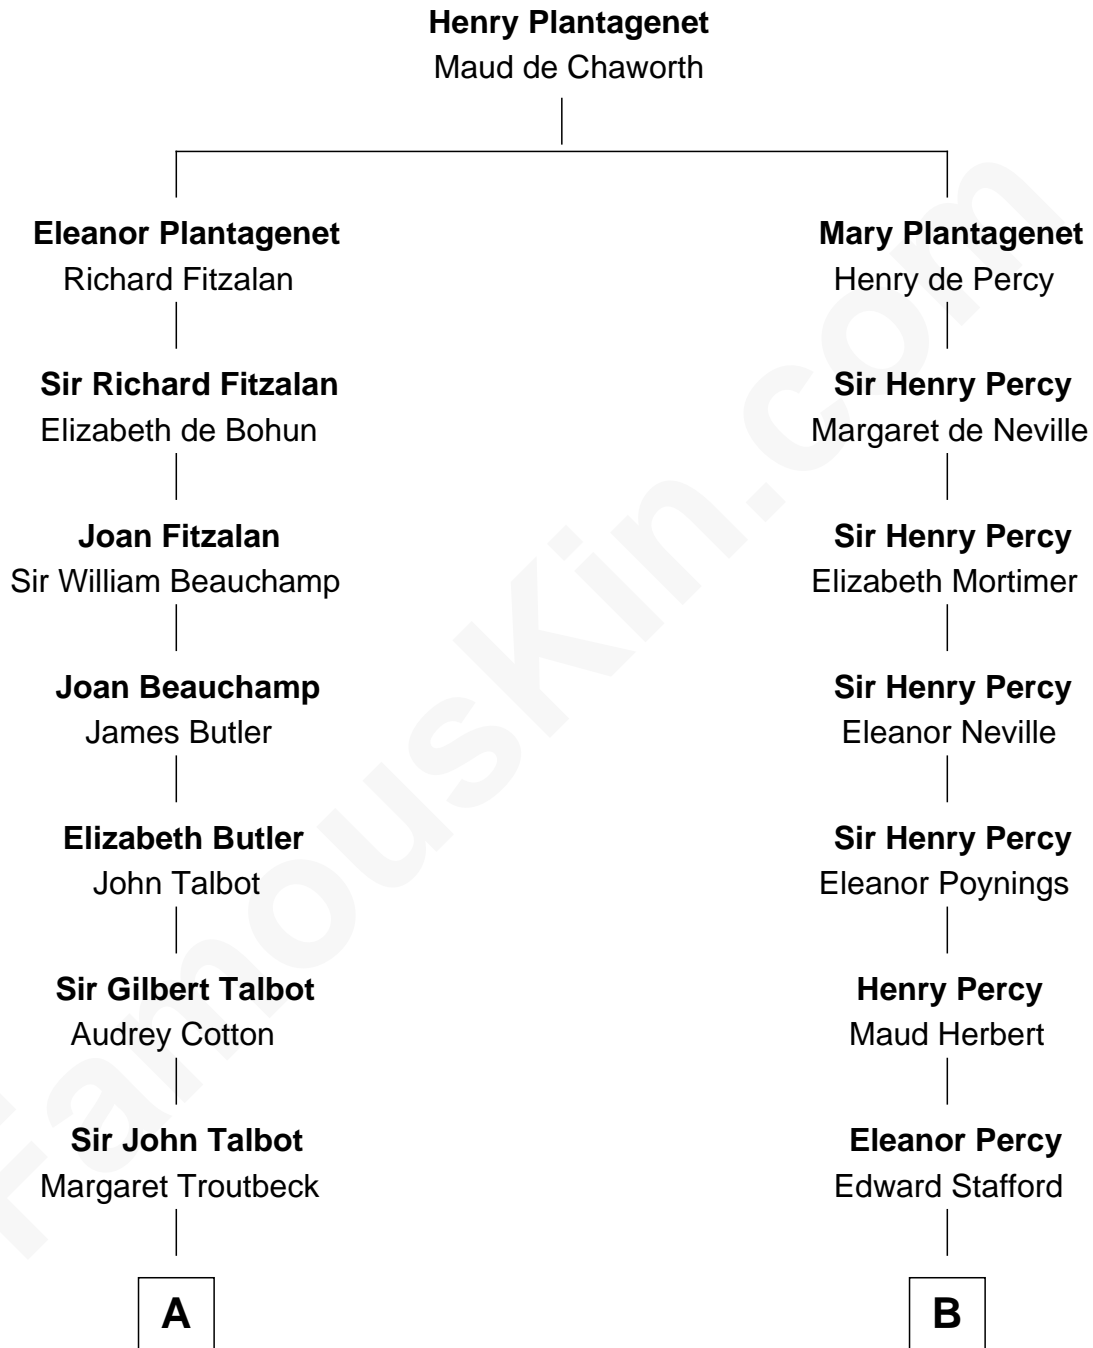

FamousKin.com
Relationship Chart of
Norman Rockwell
American Artist

19th cousin 1 time removed of
Harry F. Byrd
50th Governor of Virginia

C

John William Rockwell

Phebe Boyce Waring

Jarvis Waring Rockwell

Anne Mary Hill

Norman Rockwell

American Artist

D

Richard Evelyn Byrd

Anne Harrison

Col. William Byrd

Jane Meriwether Rivers

Richard Evelyn Byrd

Eleanor Bolling Flood

Harry F. Byrd

50th Governor of Virginia

FamousKin.com