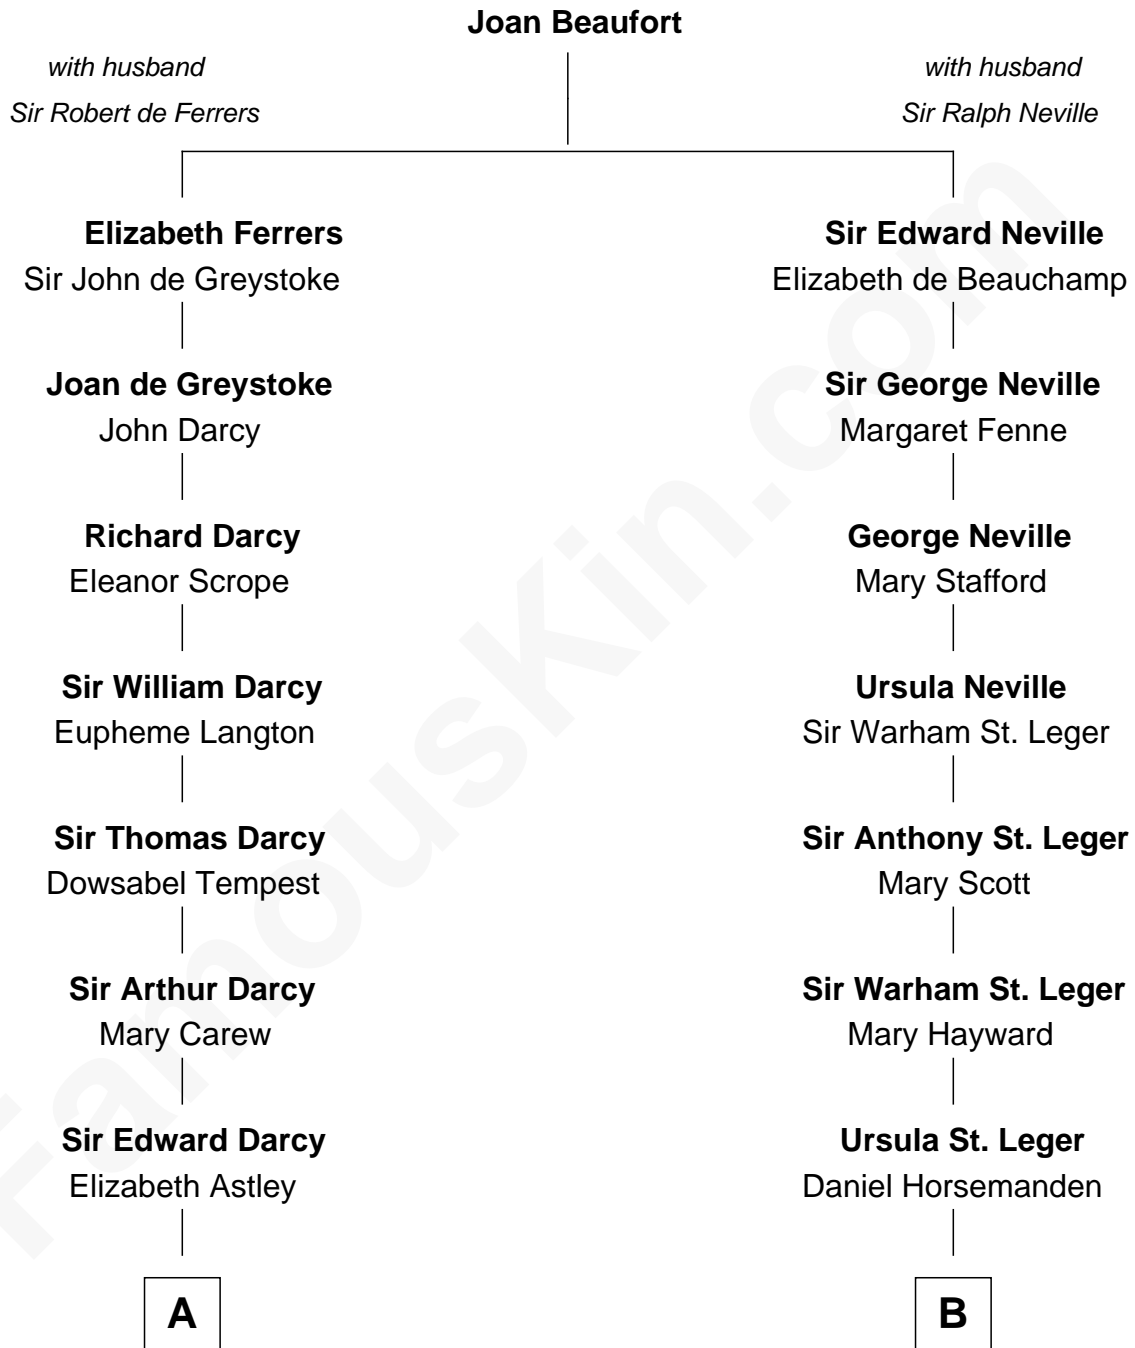

FamousKin.com
Relationship Chart of
Norman Rockwell
American Artist

15th cousin 2 times removed of
Harry F. Byrd
50th Governor of Virginia

A

Isabella Darcy

John Launce

Mary Launce

Rev. John Sherman

James Sherman

Mary Walker

John Sherman

Abigail Stone

Phineas Sherman

Elizabeth Morgan

Lemuel Sherman

Rose Blashfield

Jacob Sherman

Cafira Janes

Orilla Janes Sherman

Samuel Darling Rockwell

John William Rockwell

Phebe Boyce Waring

Jarvis Waring Rockwell

Anne Mary Hill

Norman Rockwell