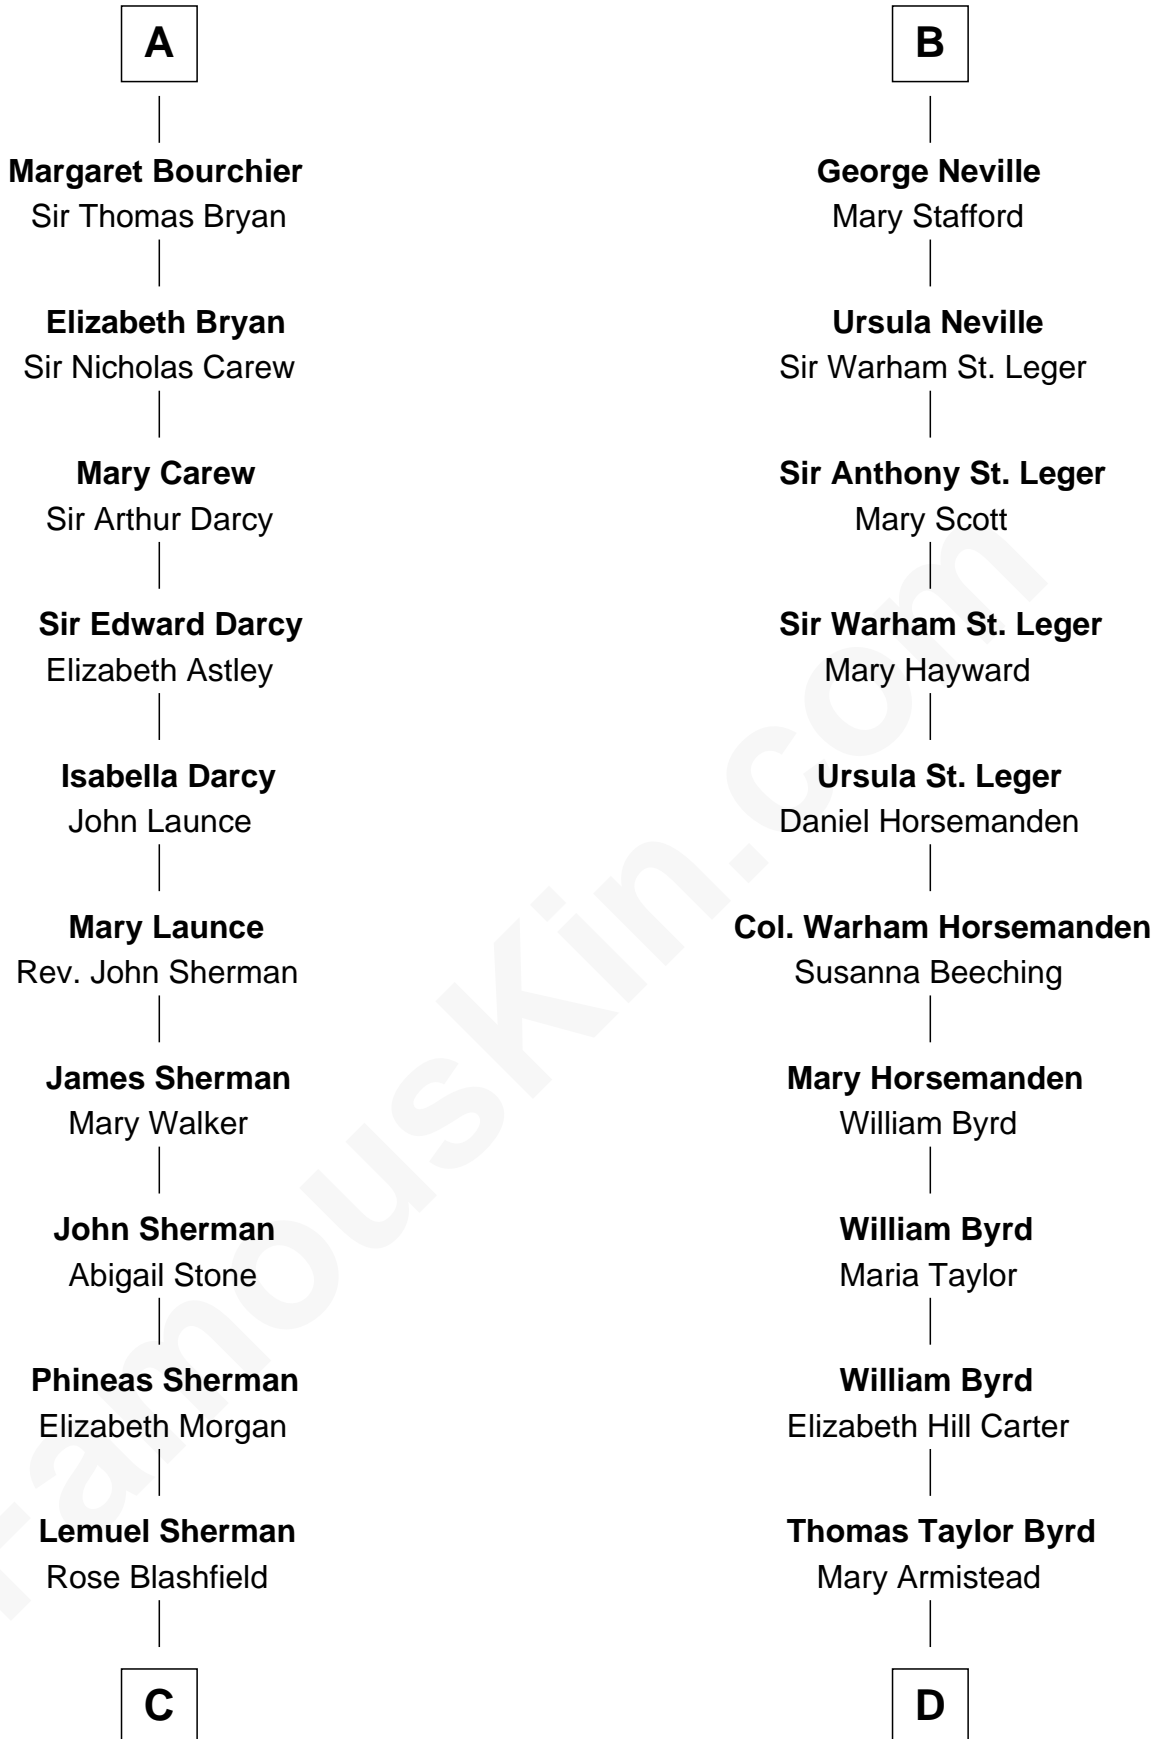

**FamousKin.com**  
**Relationship Chart of**  
**Norman Rockwell**  
*American Artist*

20th cousin 1 time removed of  
**Harry F. Byrd**  
*50th Governor of Virginia*

**C**

**Jacob Sherman**

Cafira Janes

**Orilla Janes Sherman**  
Samuel Darling Rockwell

**John William Rockwell**  
Phebe Boyce Waring

**Jarvis Waring Rockwell**  
Anne Mary Hill

**Norman Rockwell**  
*American Artist*

**D**

**Richard Evelyn Byrd**

Anne Harrison

**Col. William Byrd**  
Jane Meriwether Rivers

**Richard Evelyn Byrd**  
Eleanor Bolling Flood

**Harry F. Byrd**  
*50th Governor of Virginia*