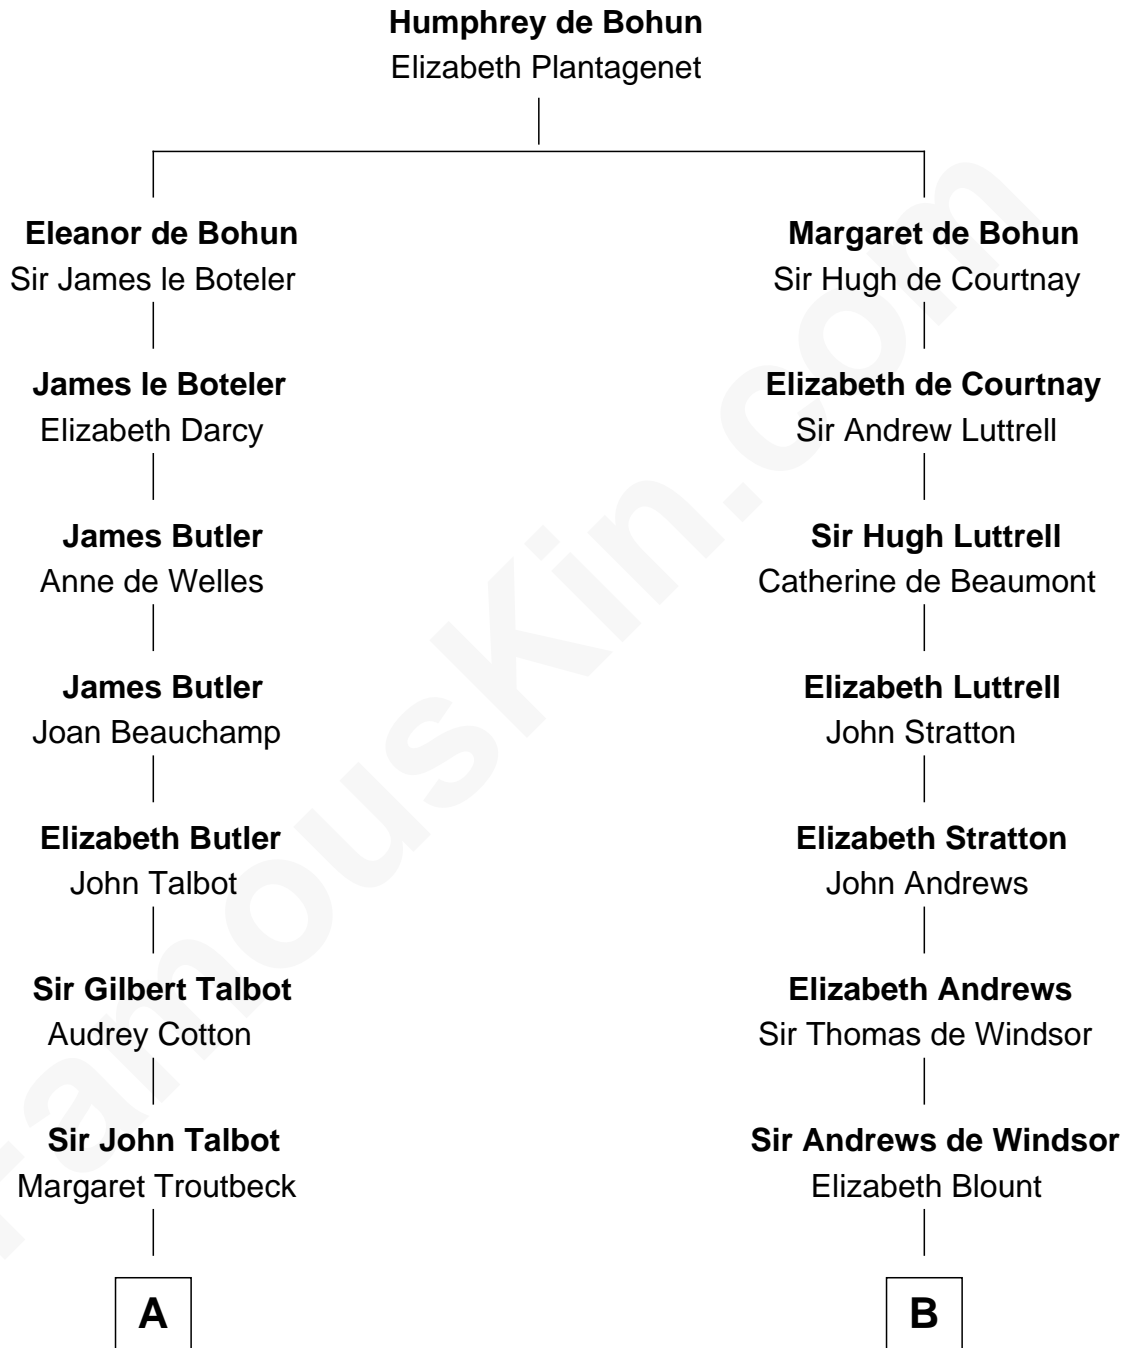

FamousKin.com
Relationship Chart of
Norman Rockwell
American Artist

18th cousin 1 time removed of
Harry F. Byrd
50th Governor of Virginia

C

John William Rockwell

Phebe Boyce Waring

Jarvis Waring Rockwell

Anne Mary Hill

Norman Rockwell

American Artist

D

Richard Evelyn Byrd

Eleanor Bolling Flood

Harry F. Byrd

50th Governor of Virginia

FamousKin.com