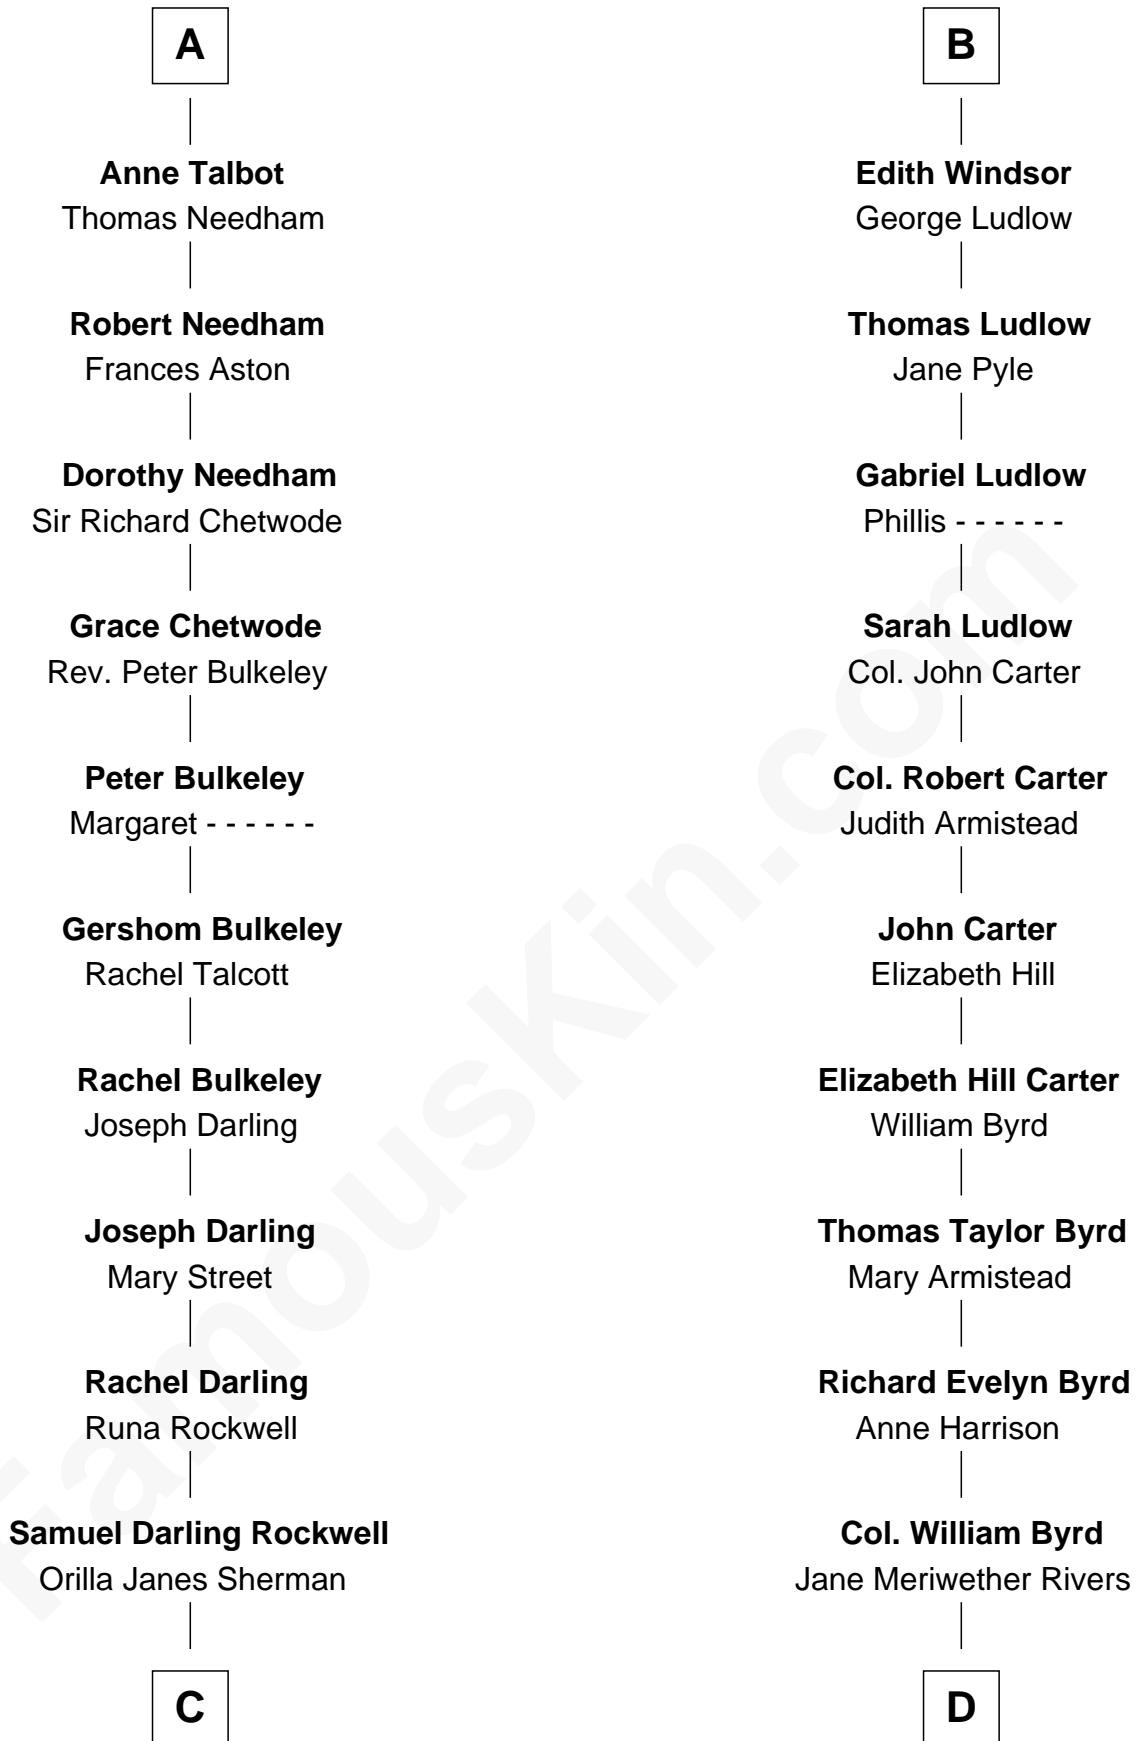

FamousKin.com
Relationship Chart of
Norman Rockwell
American Artist

18th cousin 1 time removed of
Harry F. Byrd
50th Governor of Virginia

C

John William Rockwell

Phebe Boyce Waring

Jarvis Waring Rockwell

Anne Mary Hill

Norman Rockwell

American Artist

D

Richard Evelyn Byrd

Eleanor Bolling Flood

Harry F. Byrd

50th Governor of Virginia

FamousKin.com