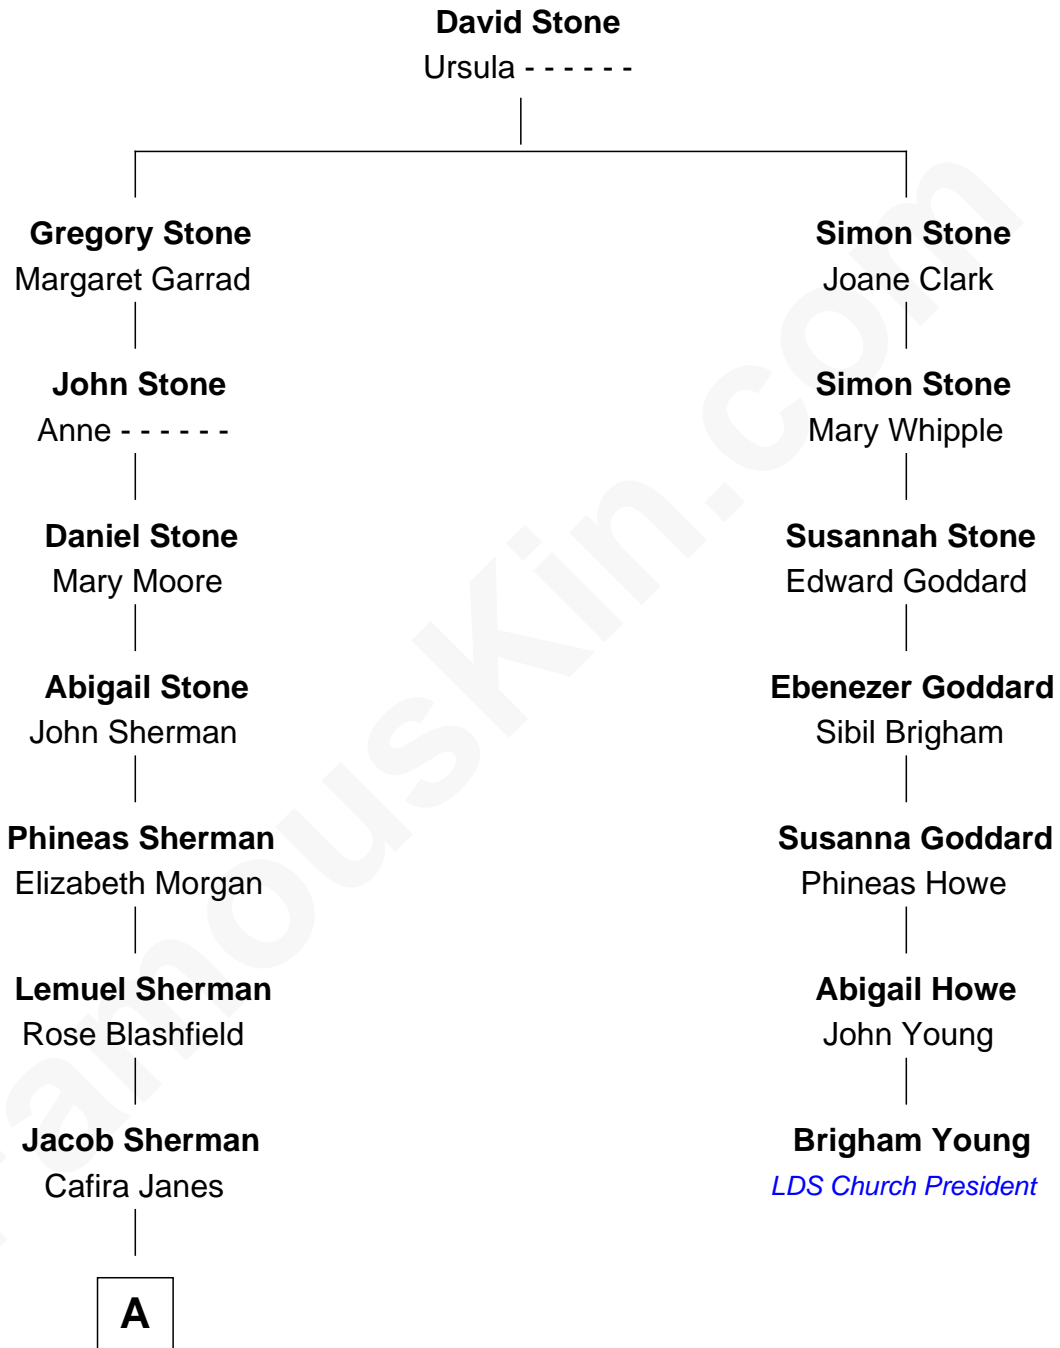

**FamousKin.com**  
**Relationship Chart of**  
**Norman Rockwell**  
*American Artist*

**6th cousin 4 times removed of**  
**Brigham Young**  
*2nd President of the Mormon Church*

**A**

—  
**Orilla Janes Sherman**  
Samuel Darling Rockwell

—  
**John William Rockwell**  
Phebe Boyce Waring

—  
**Jarvis Waring Rockwell**  
Anne Mary Hill

—  
**Norman Rockwell**  
*American Artist*

FamousKin.com