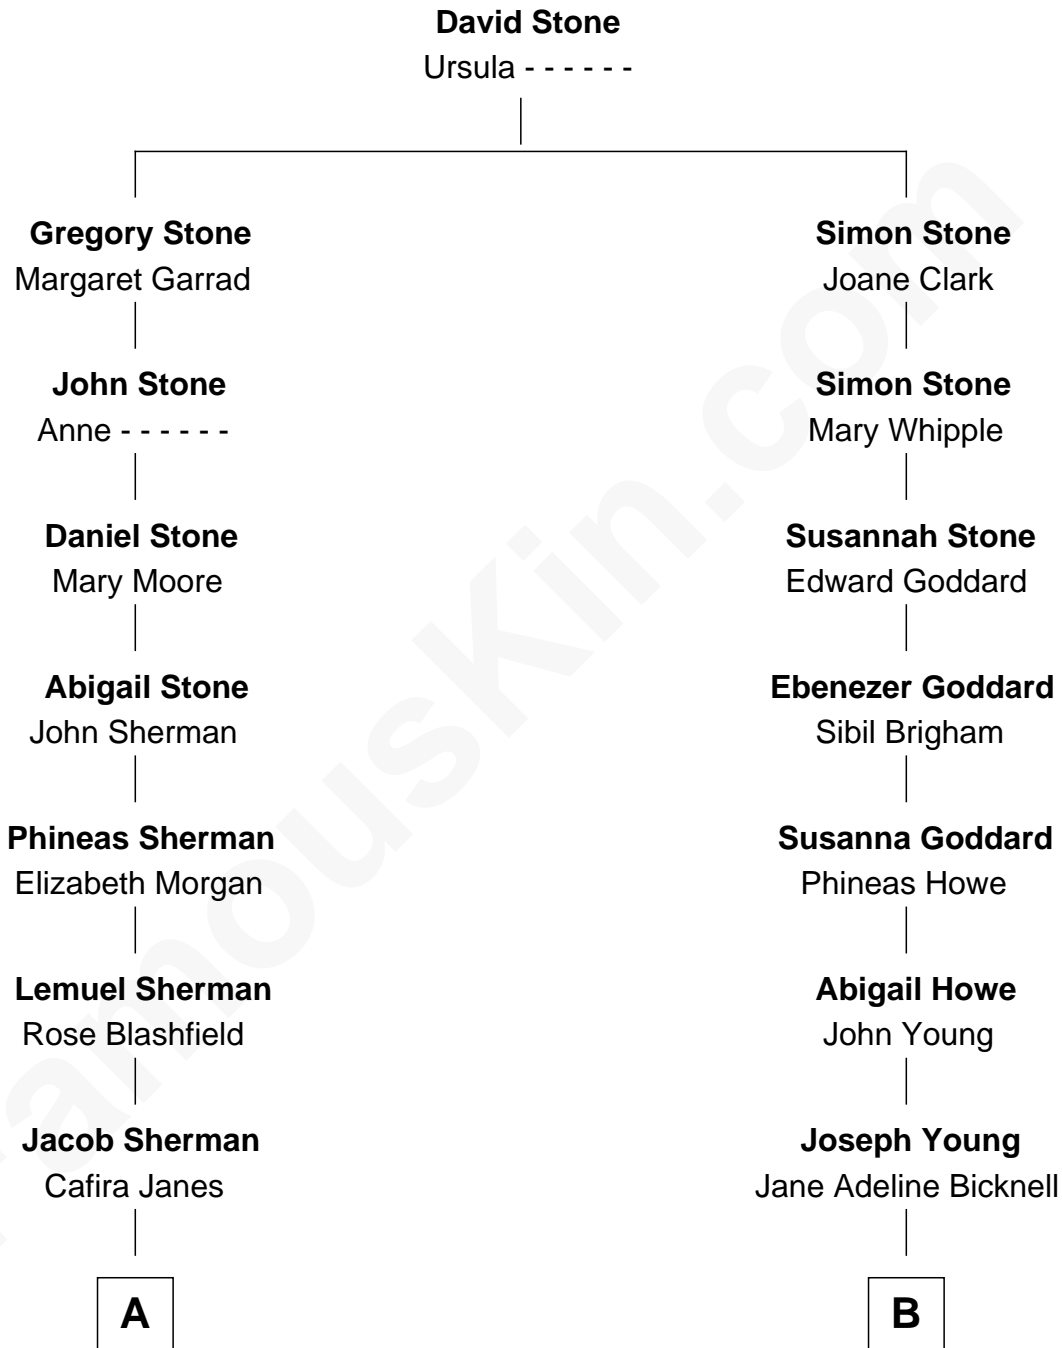

**FamousKin.com**  
**Relationship Chart of**  
**Norman Rockwell**  
*American Artist*

10th cousin 1 time removed of  
**Steve Young**  
*NFL Hall of Fame Quarterback*

**A**

**Orilla Janes Sherman**  
Samuel Darling Rockwell

**John William Rockwell**  
Phebe Boyce Waring

**Jarvis Waring Rockwell**  
Anne Mary Hill

**Norman Rockwell**  
*American Artist*

**B**

**Seymour Bicknell Young**  
Ann Elizabeth Riter

**Seymour Bicknell Young**  
Carlie Louine Clawson

**Scott Richmond Young**  
Louise Leonard

**LeGrande L. Young**  
Sherry Ann Steed

**Steve Young**  
*NFL Hall of Fame Quarterback*