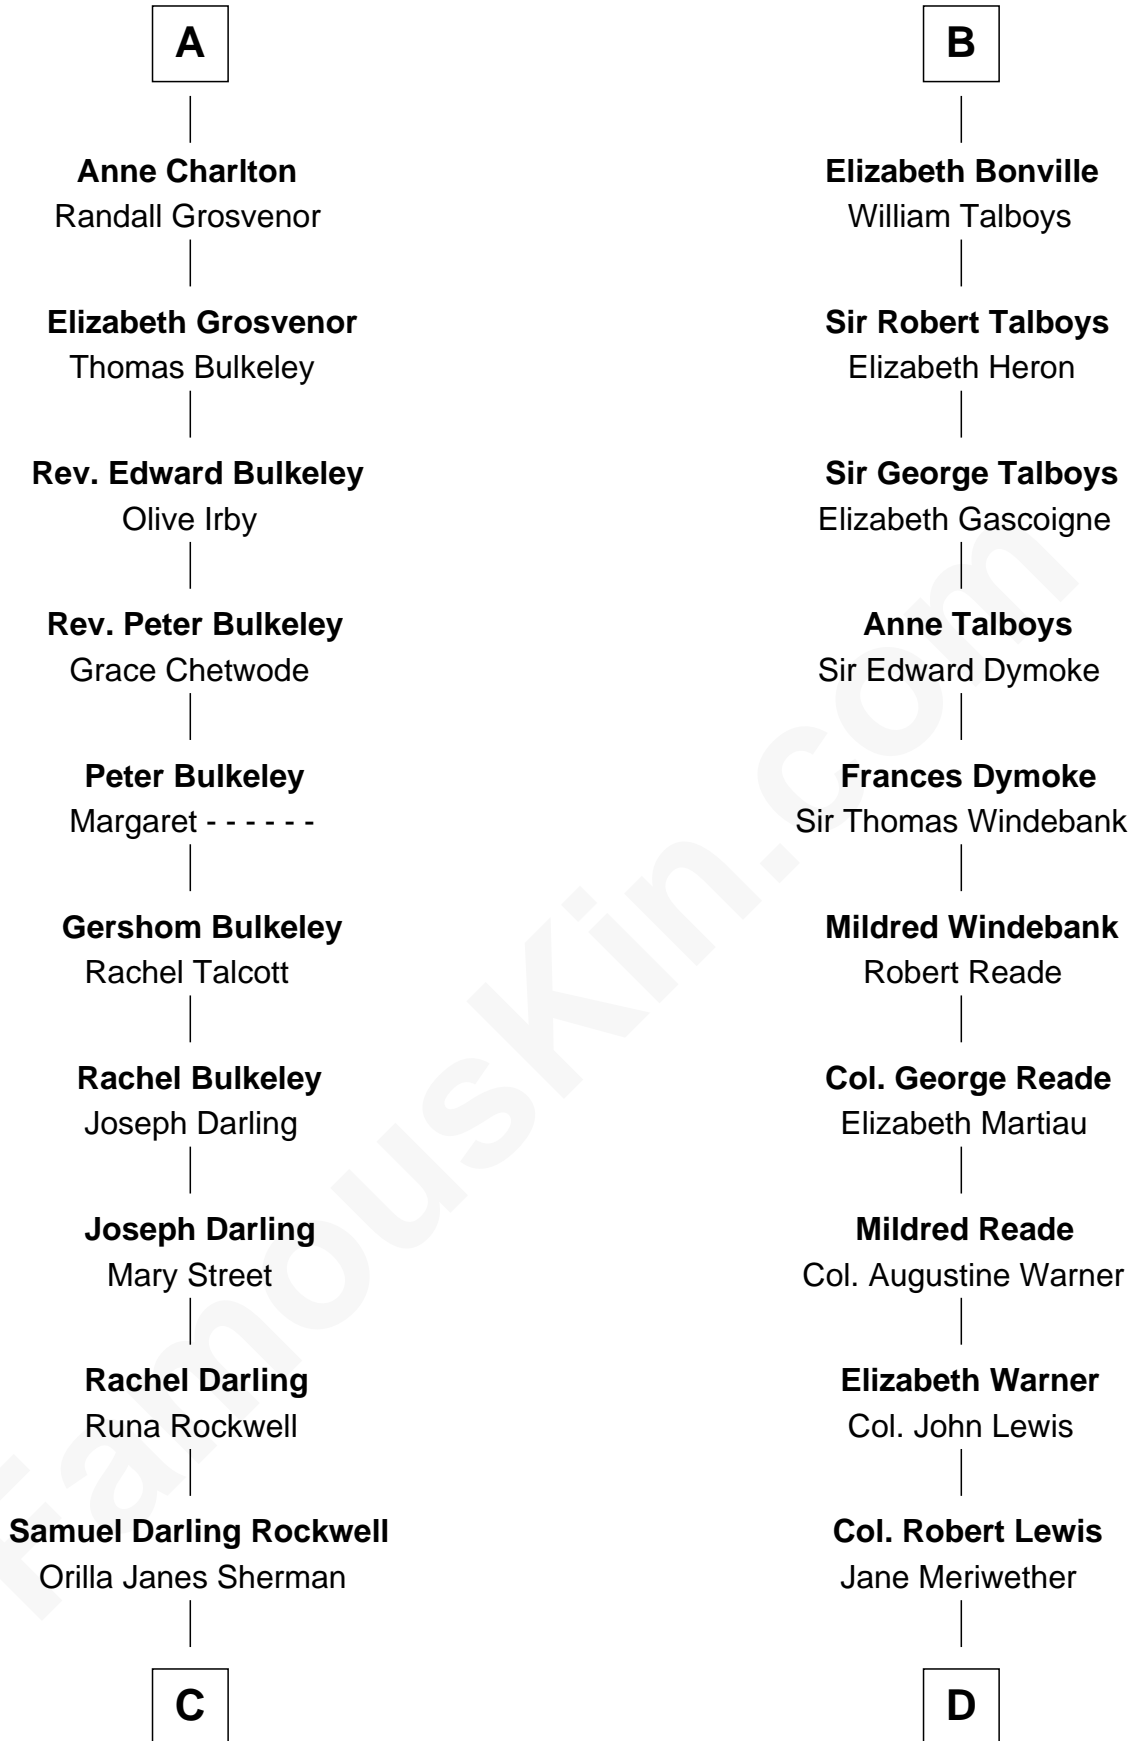

FamousKin.com
Relationship Chart of
Norman Rockwell
American Artist

18th cousin 1 time removed of
Meriwether Lewis
Lewis and Clark Expedition

C

John William Rockwell

Phebe Boyce Waring

Jarvis Waring Rockwell

Anne Mary Hill

Norman Rockwell

American Artist

D

William Lewis

Lucy Meriwether

Meriwether Lewis

Lewis and Clark Expedition