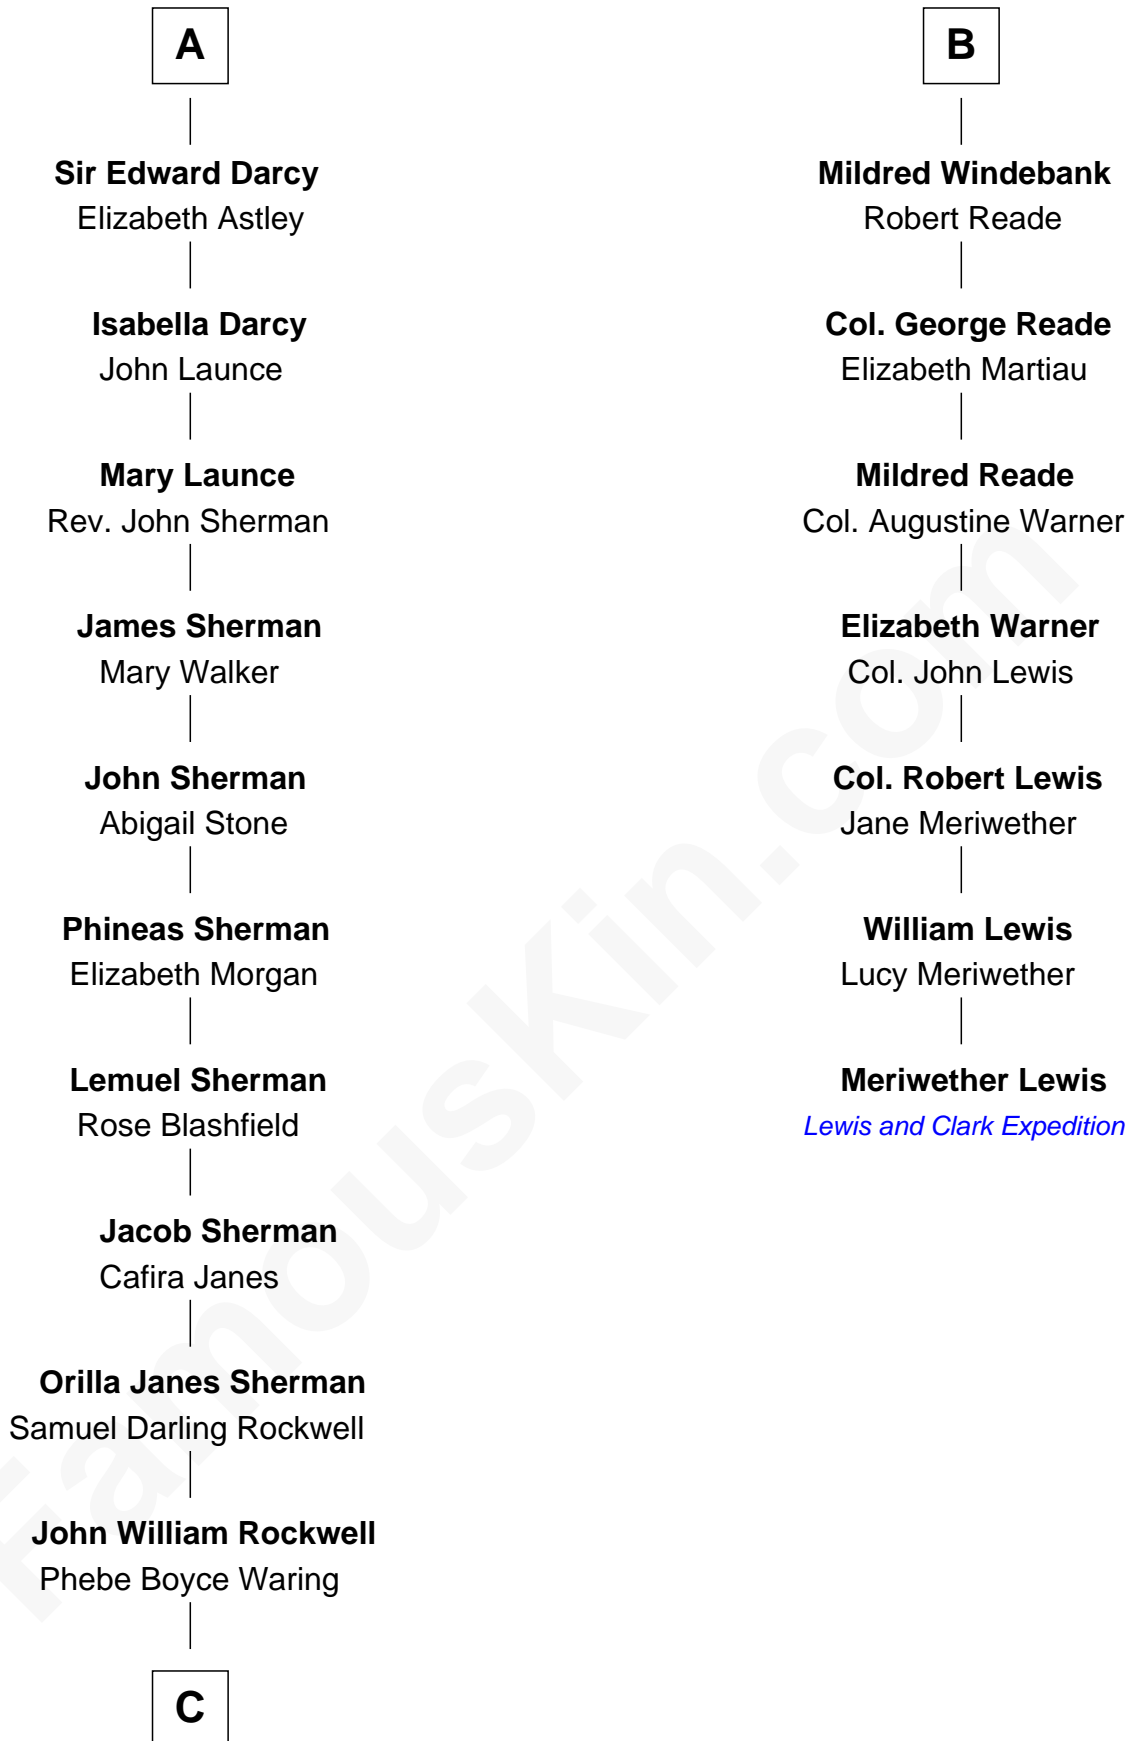

FamousKin.com
Relationship Chart of
Norman Rockwell
American Artist

13th cousin 5 times removed of
Meriwether Lewis
Lewis and Clark Expedition

C

—
Jarvis Waring Rockwell

Anne Mary Hill

—
Norman Rockwell

American Artist

FamousKin.com