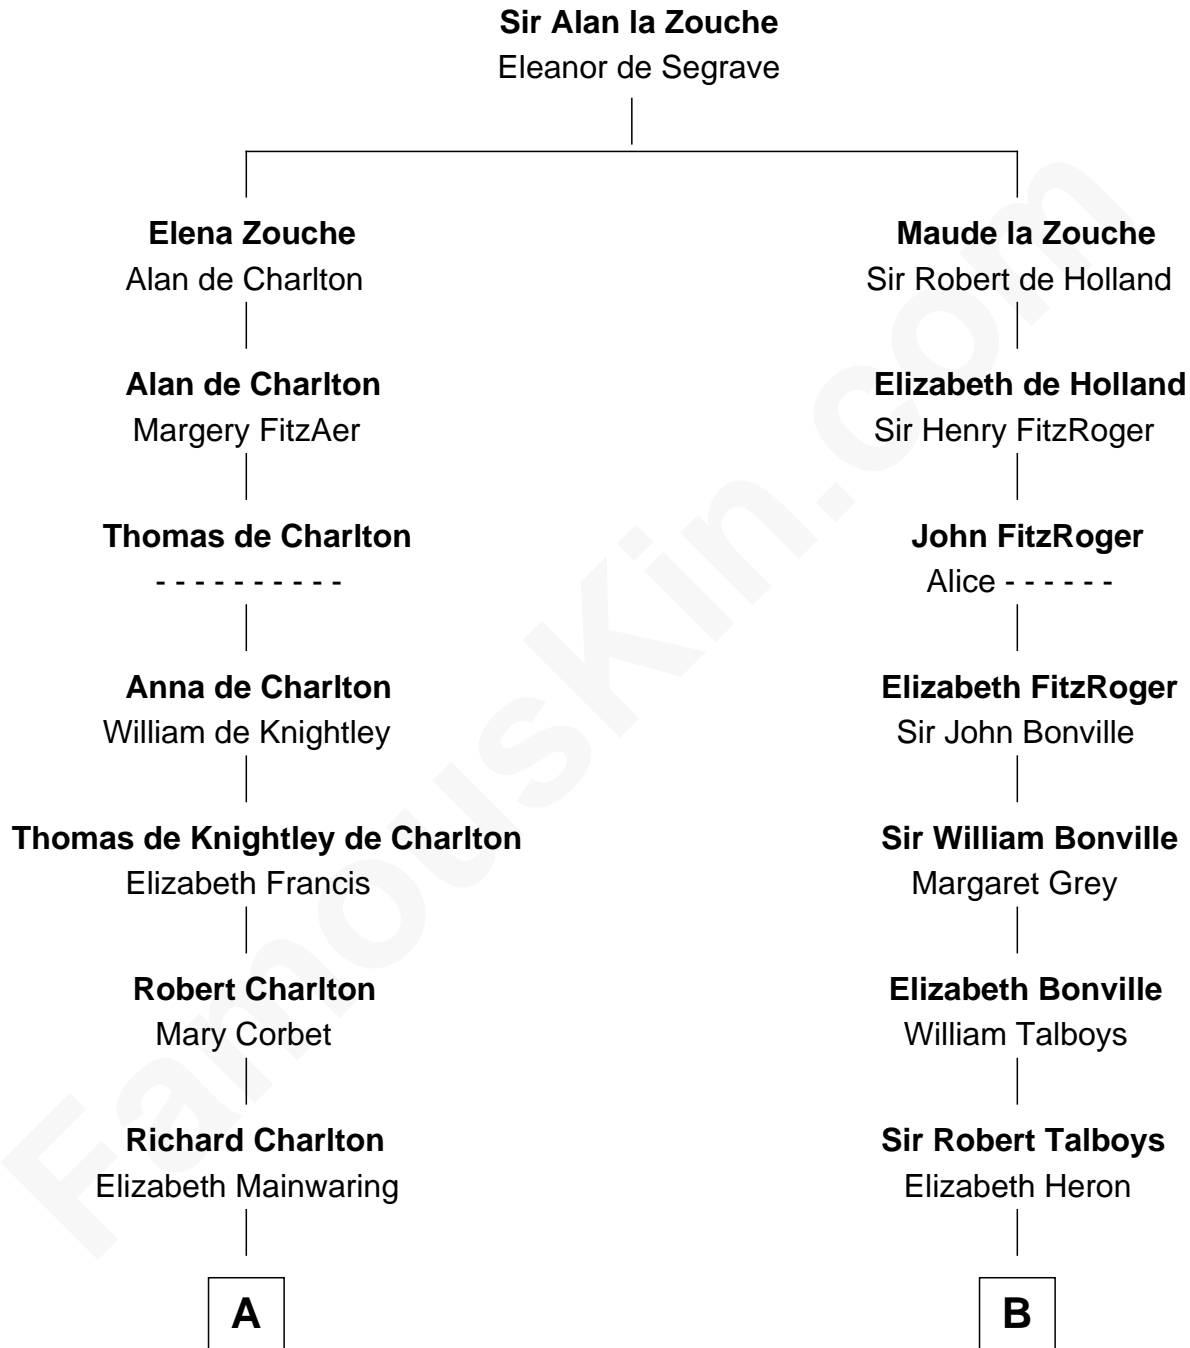

FamousKin.com
Relationship Chart of
Norman Rockwell
American Artist

16th cousin 3 times removed of
Meriwether Lewis
Lewis and Clark Expedition

C

—
John William Rockwell

Phebe Boyce Waring

—
Jarvis Waring Rockwell

Anne Mary Hill

—
Norman Rockwell

American Artist

FamousKin.com