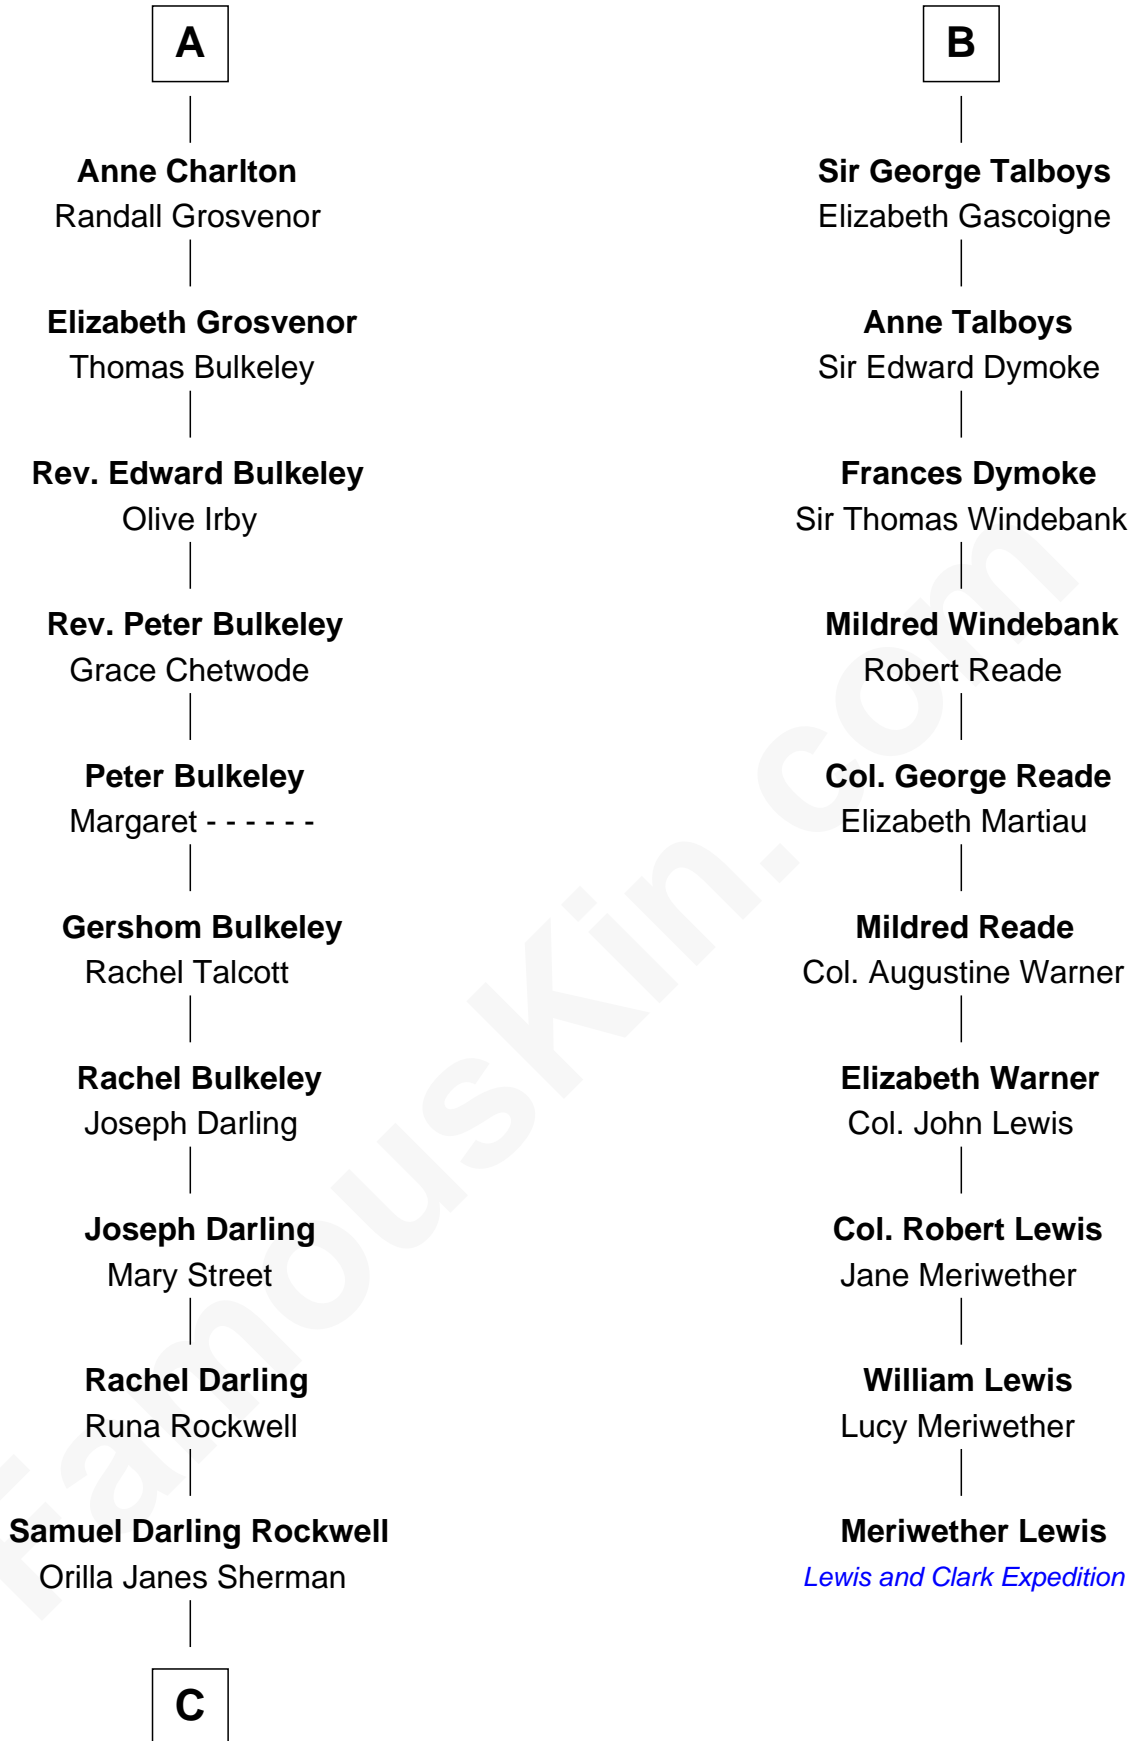

FamousKin.com
Relationship Chart of
Norman Rockwell
American Artist

16th cousin 3 times removed of
Meriwether Lewis
Lewis and Clark Expedition

C

—
John William Rockwell

Phebe Boyce Waring

—
Jarvis Waring Rockwell

Anne Mary Hill

—
Norman Rockwell

American Artist

FamousKin.com