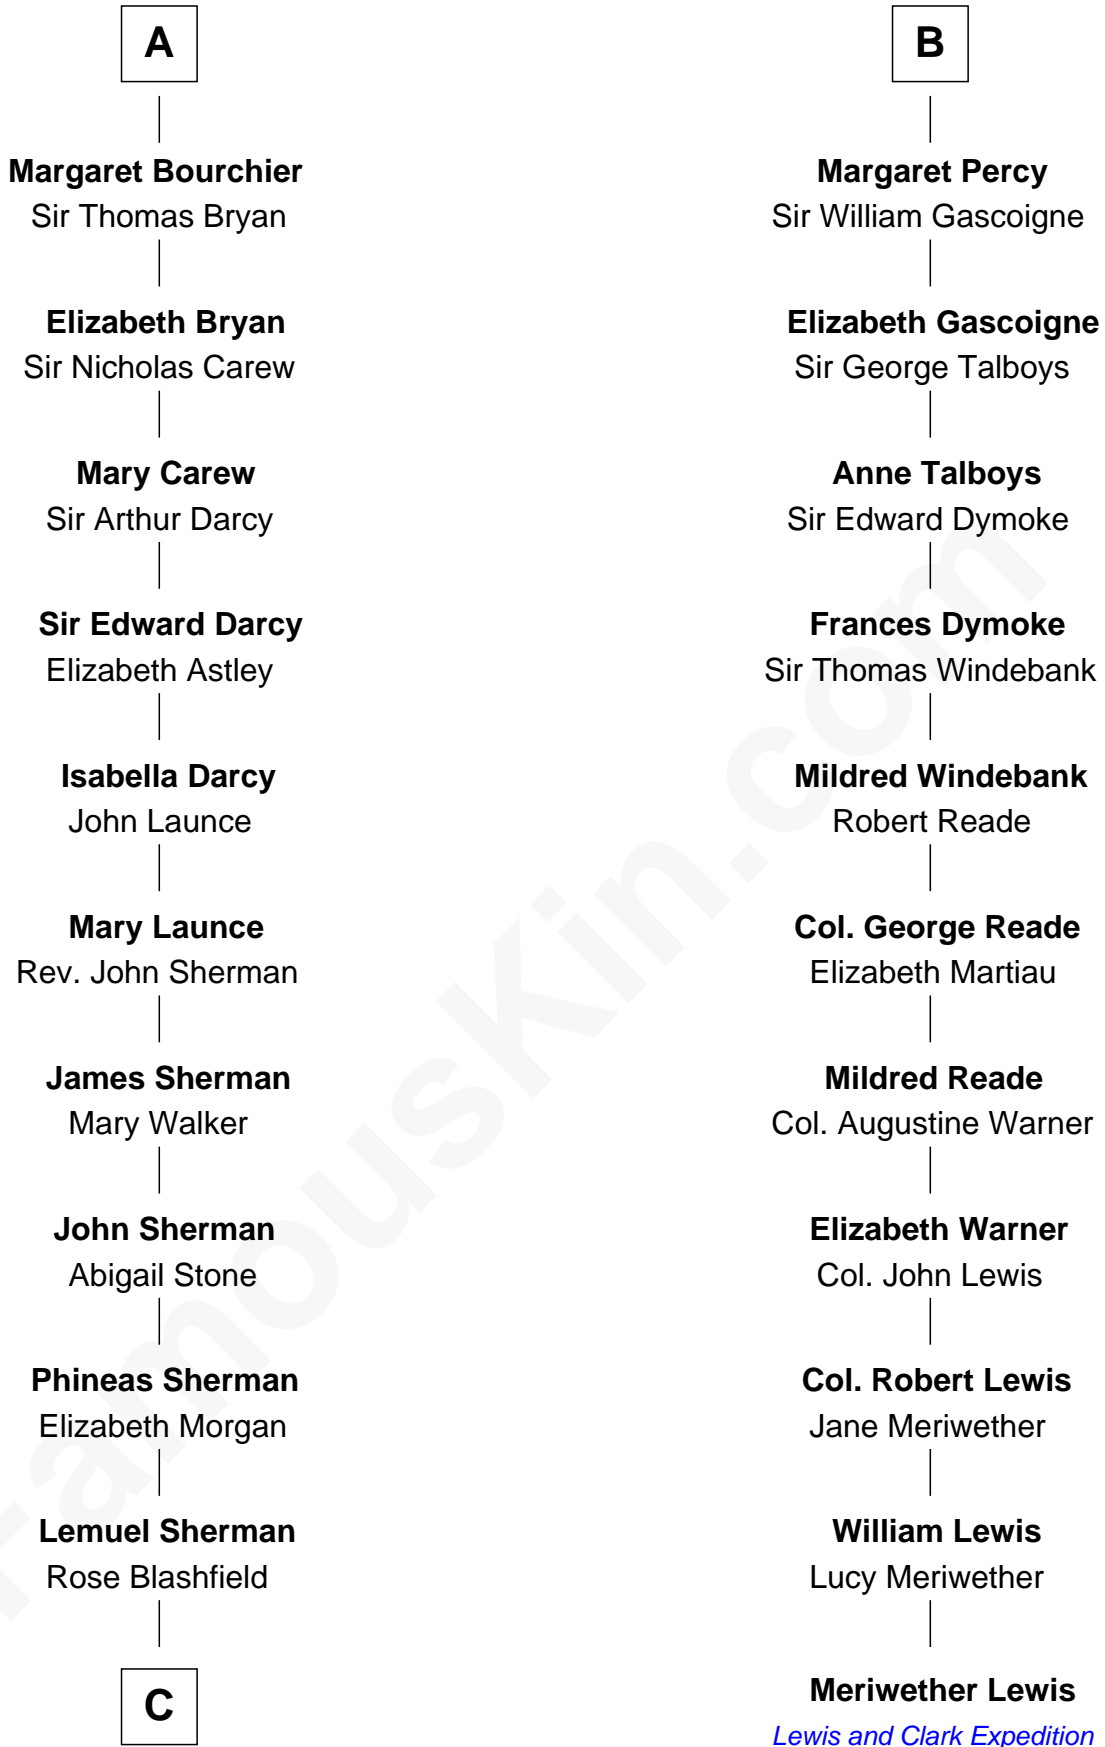

FamousKin.com
Relationship Chart of
Norman Rockwell
American Artist

17th cousin 4 times removed of
Meriwether Lewis
Lewis and Clark Expedition

C

—
Jacob Sherman

Cafira Janes

—
Orilla Janes Sherman
Samuel Darling Rockwell

—
John William Rockwell
Phebe Boyce Waring

—
Jarvis Waring Rockwell
Anne Mary Hill

—
Norman Rockwell
American Artist

FamousKin.com