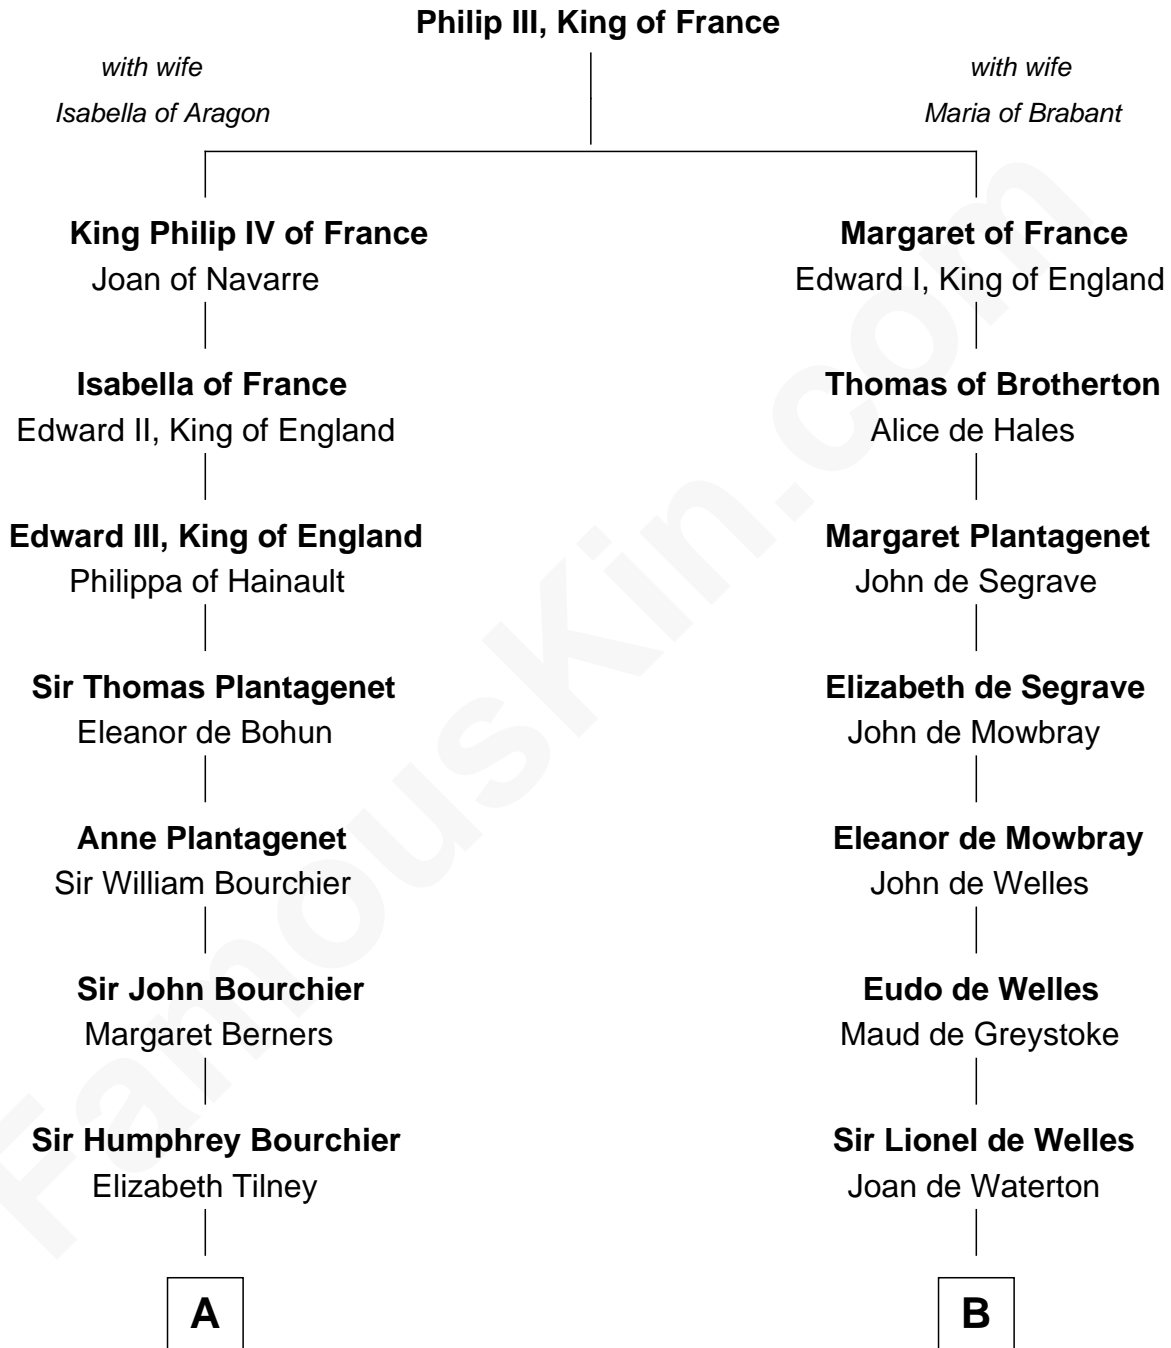

FamousKin.com
Relationship Chart of
Norman Rockwell
American Artist

17th cousin 4 times removed of
Meriwether Lewis
Lewis and Clark Expedition

C

—
Jacob Sherman

Cafira Janes

—
Orilla Janes Sherman
Samuel Darling Rockwell

—
John William Rockwell
Phebe Boyce Waring

—
Jarvis Waring Rockwell
Anne Mary Hill

—
Norman Rockwell
American Artist

FamousKin.com