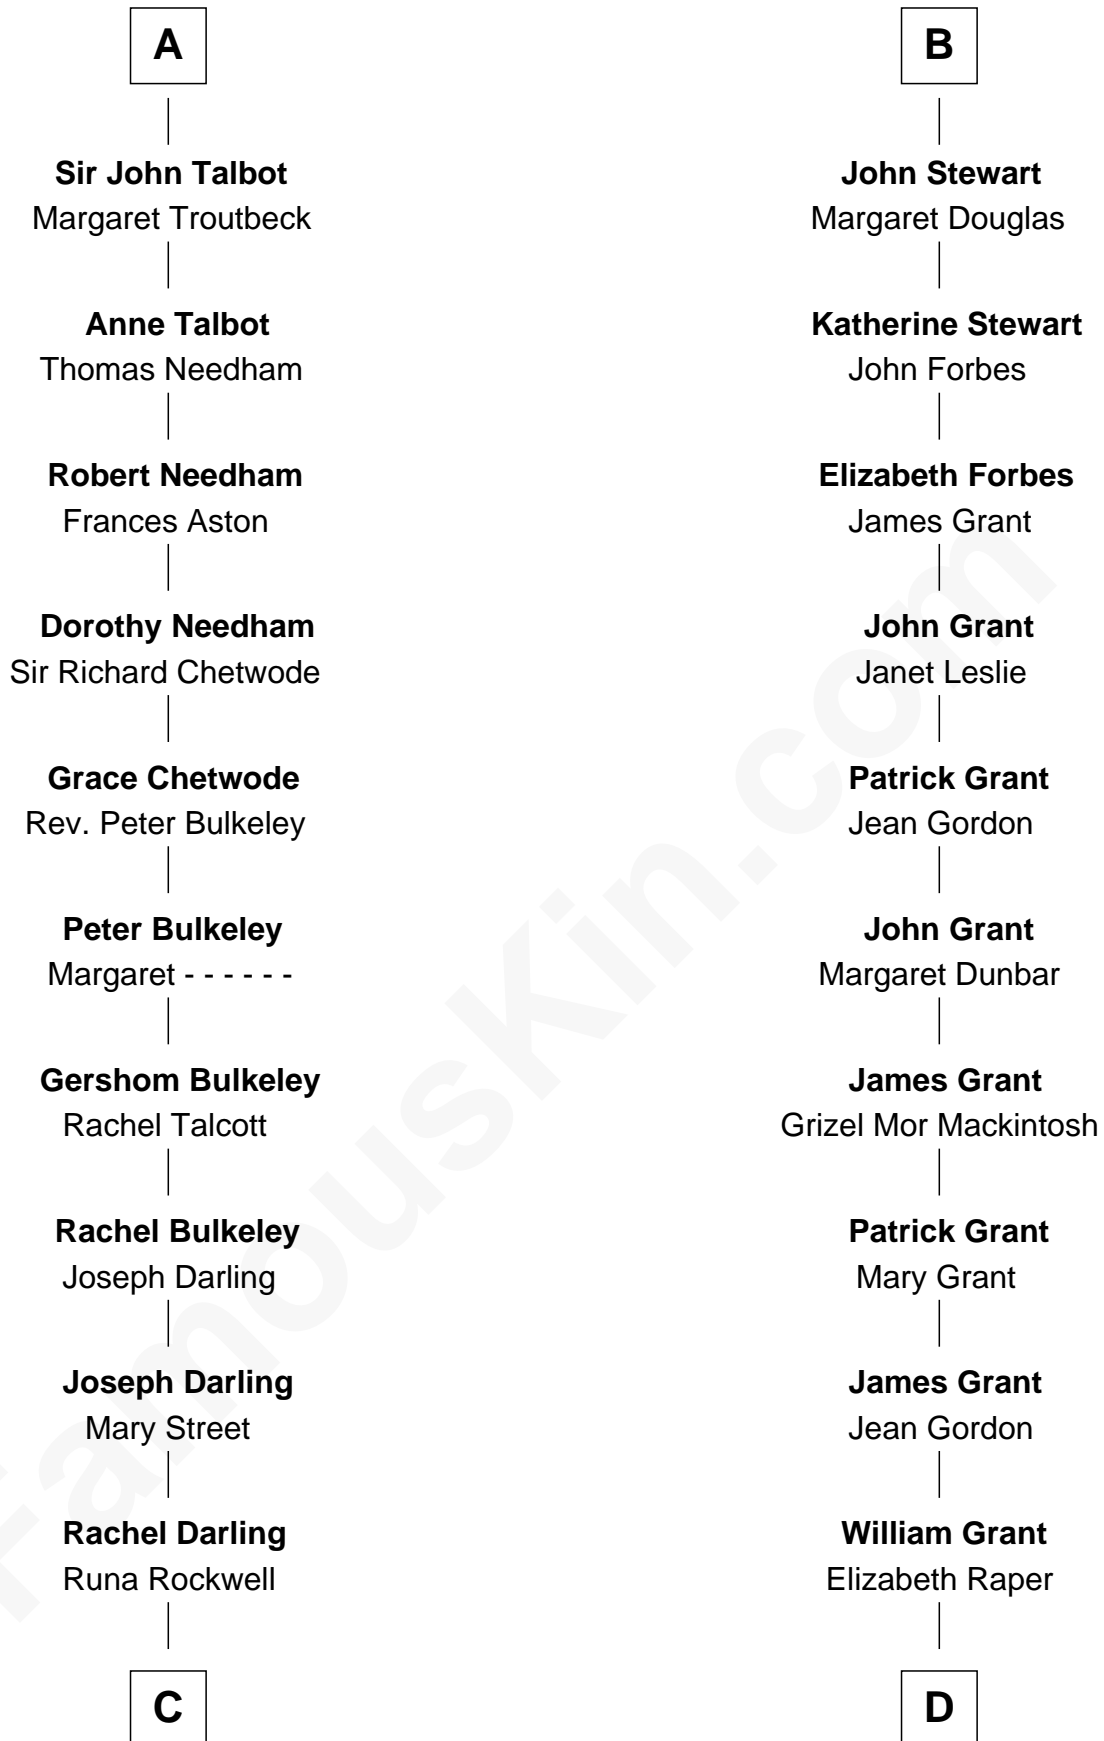

FamousKin.com Relationship Chart of

Norman Rockwell

American Artist

20th cousin of

Lytton Strachey

Author and Co-Founder of Bloomsbury Group

Sir John FitzGeoffrey

Isabel le Bigod

C

Samuel Darling Rockwell

Orilla Janes Sherman

John William Rockwell

Phebe Boyce Waring

Jarvis Waring Rockwell

Anne Mary Hill

Norman Rockwell