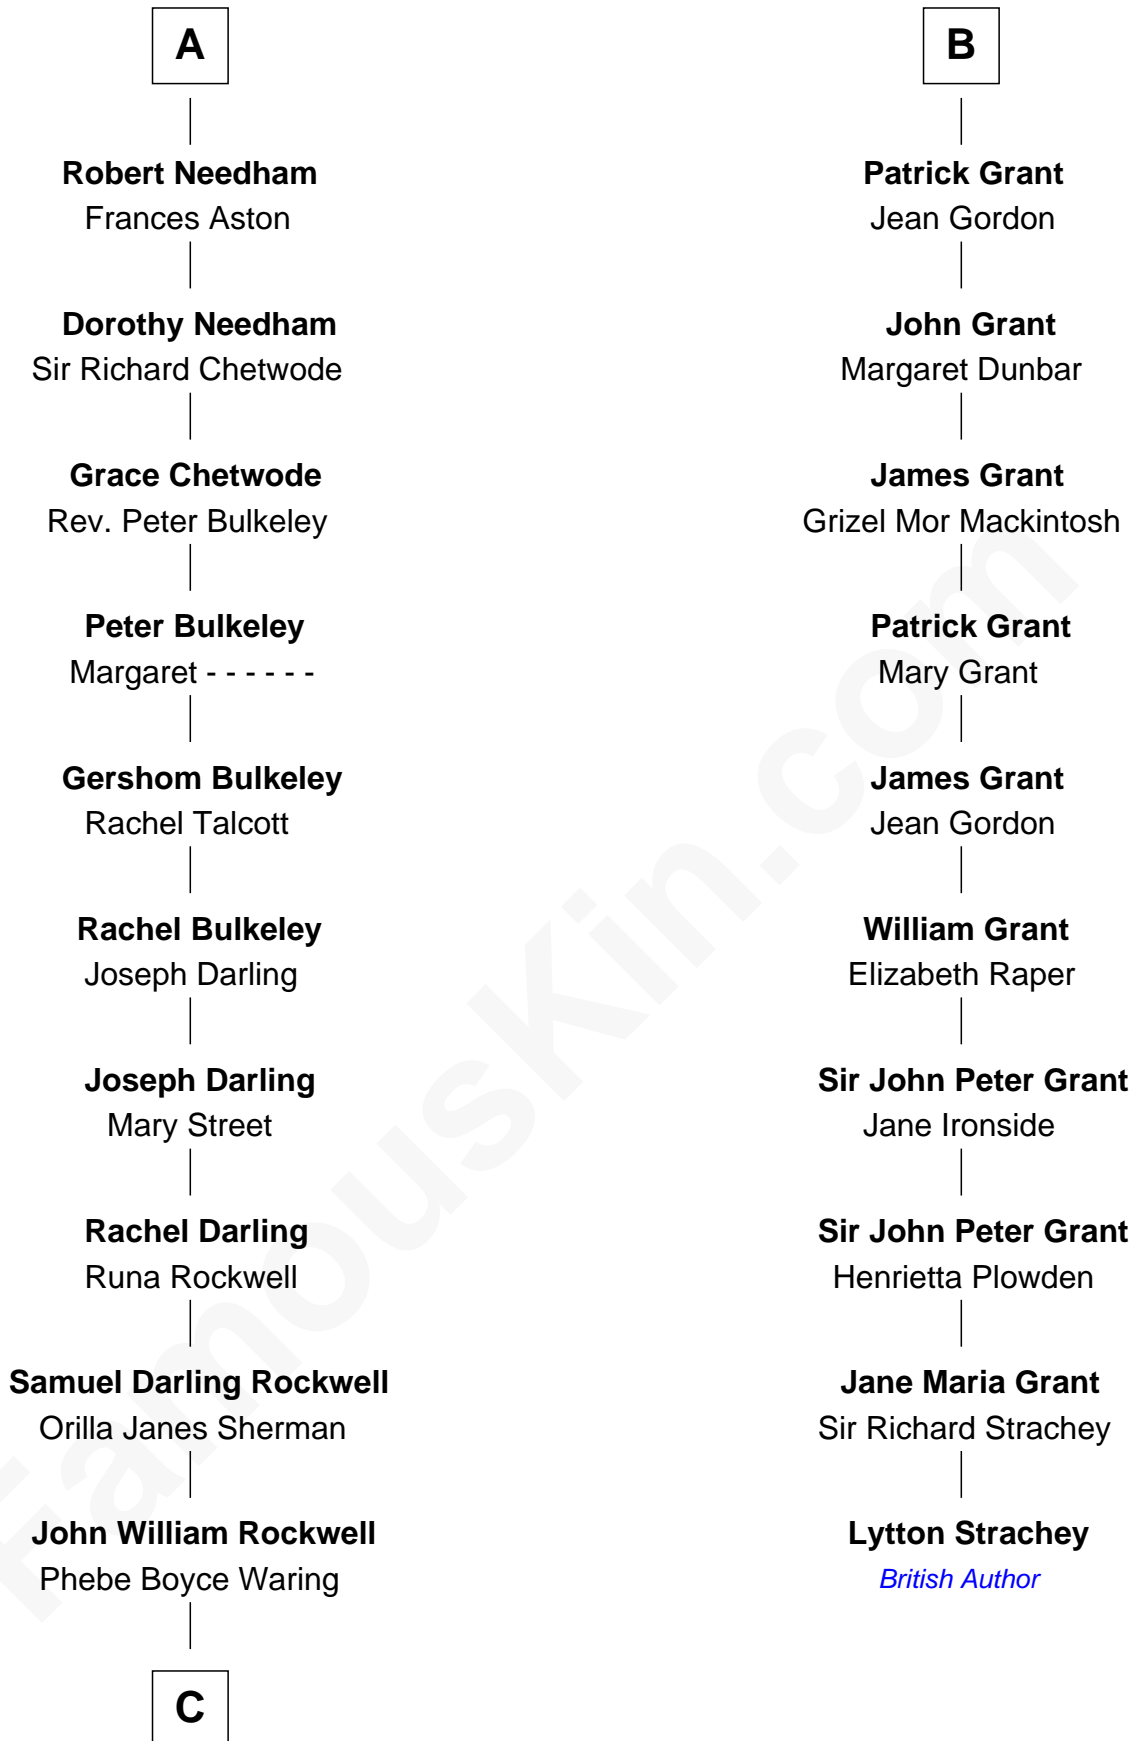

**FamousKin.com**  
**Relationship Chart of**  
**Norman Rockwell**  
*American Artist*

**16th cousin 2 times removed of**

**Lytton Strachey**  
*Author and Co-Founder of Bloomsbury Group*

**C**

—  
**Jarvis Waring Rockwell**

Anne Mary Hill

—  
**Norman Rockwell**

*American Artist*

FamousKin.com