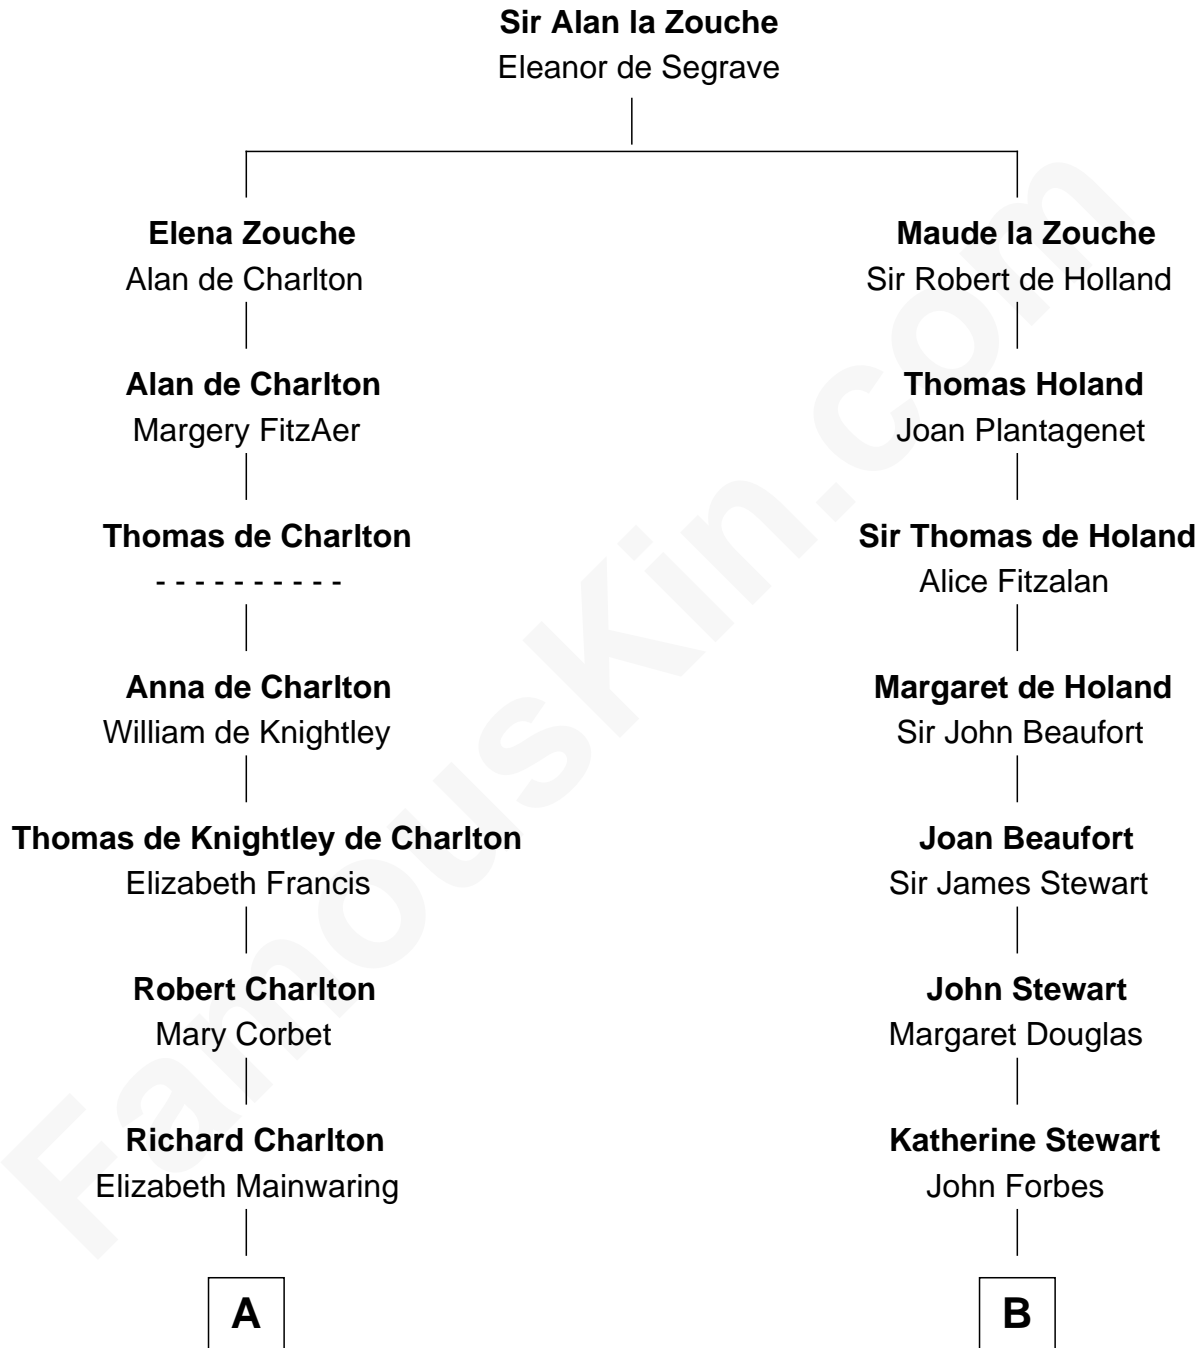

FamousKin.com
Relationship Chart of
Norman Rockwell
American Artist

18th cousin 1 time removed of

Lytton Strachey
Author and Co-Founder of Bloomsbury Group

C

John William Rockwell

Phebe Boyce Waring

Jarvis Waring Rockwell

Anne Mary Hill

Norman Rockwell

American Artist

D

Jane Maria Grant

Sir Richard Strachey

Lytton Strachey

British Author