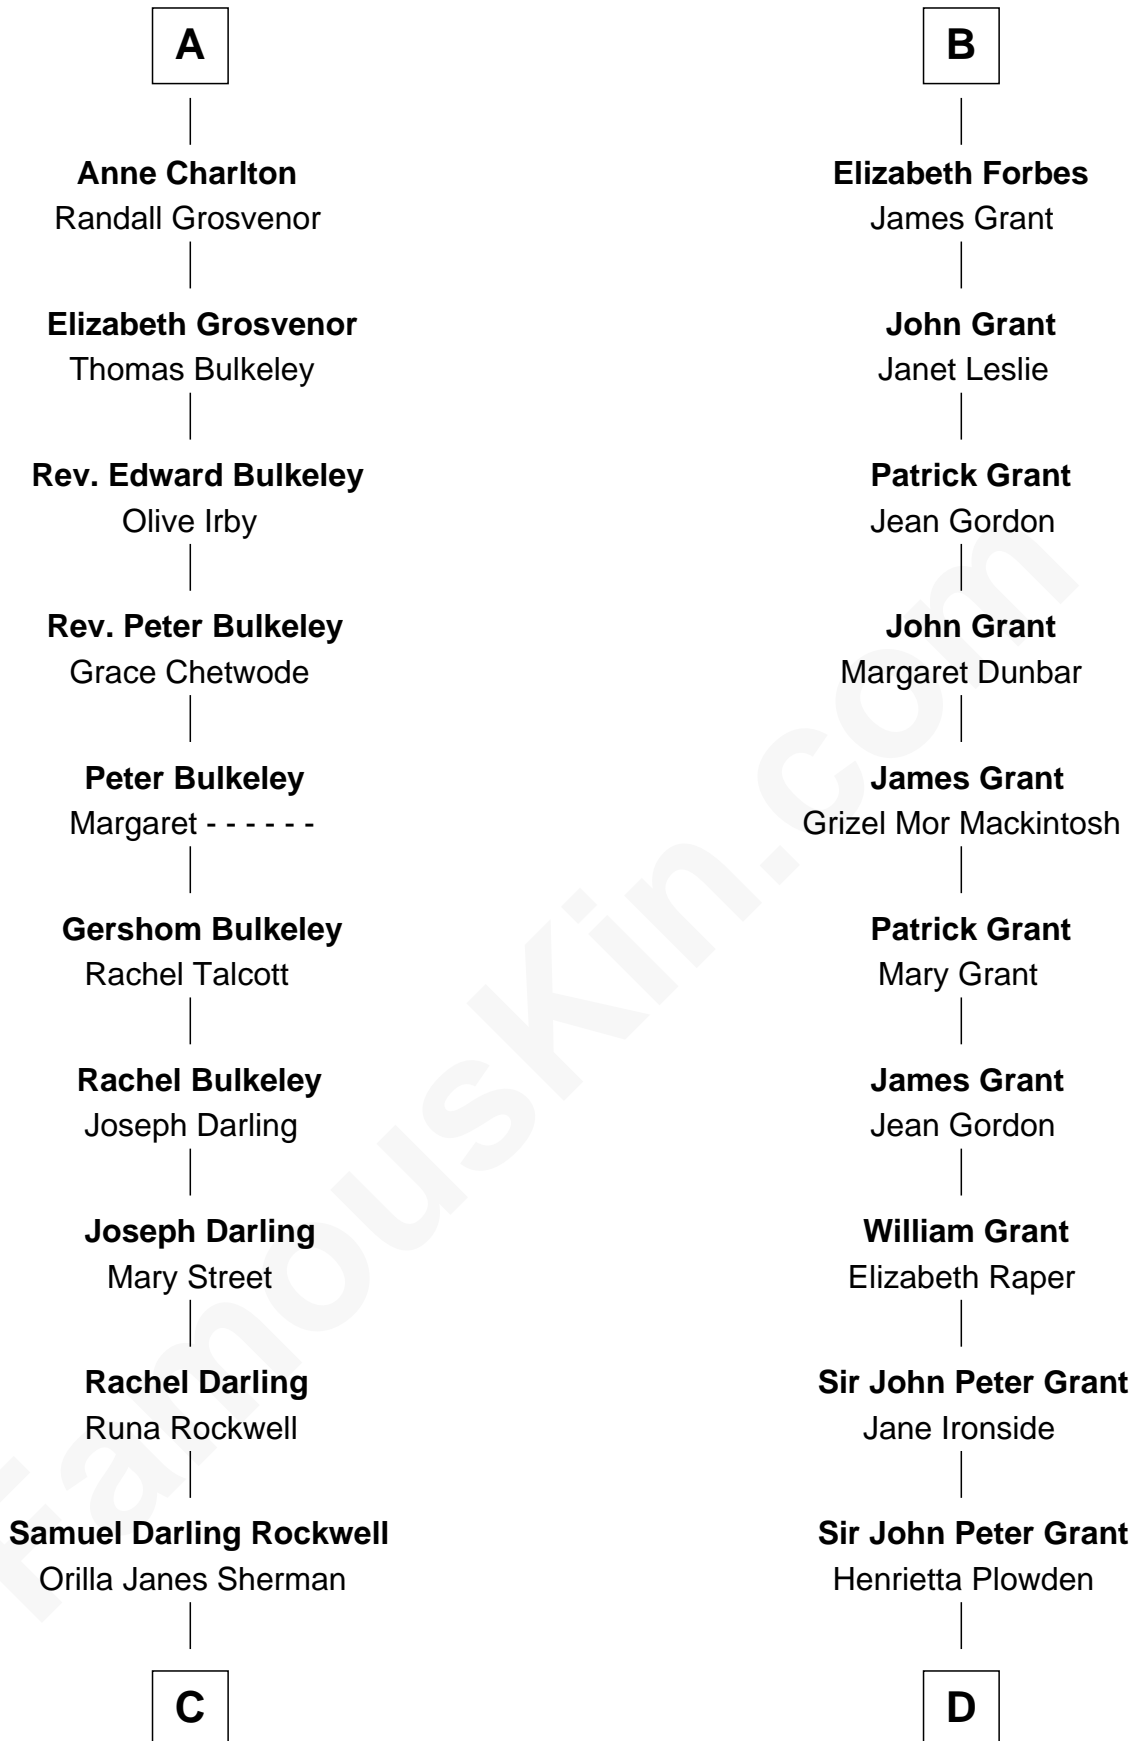

FamousKin.com
Relationship Chart of
Norman Rockwell
American Artist

18th cousin 1 time removed of

Lytton Strachey
Author and Co-Founder of Bloomsbury Group

C

John William Rockwell

Phebe Boyce Waring

Jarvis Waring Rockwell

Anne Mary Hill

Norman Rockwell

American Artist

D

Jane Maria Grant

Sir Richard Strachey

Lytton Strachey

British Author