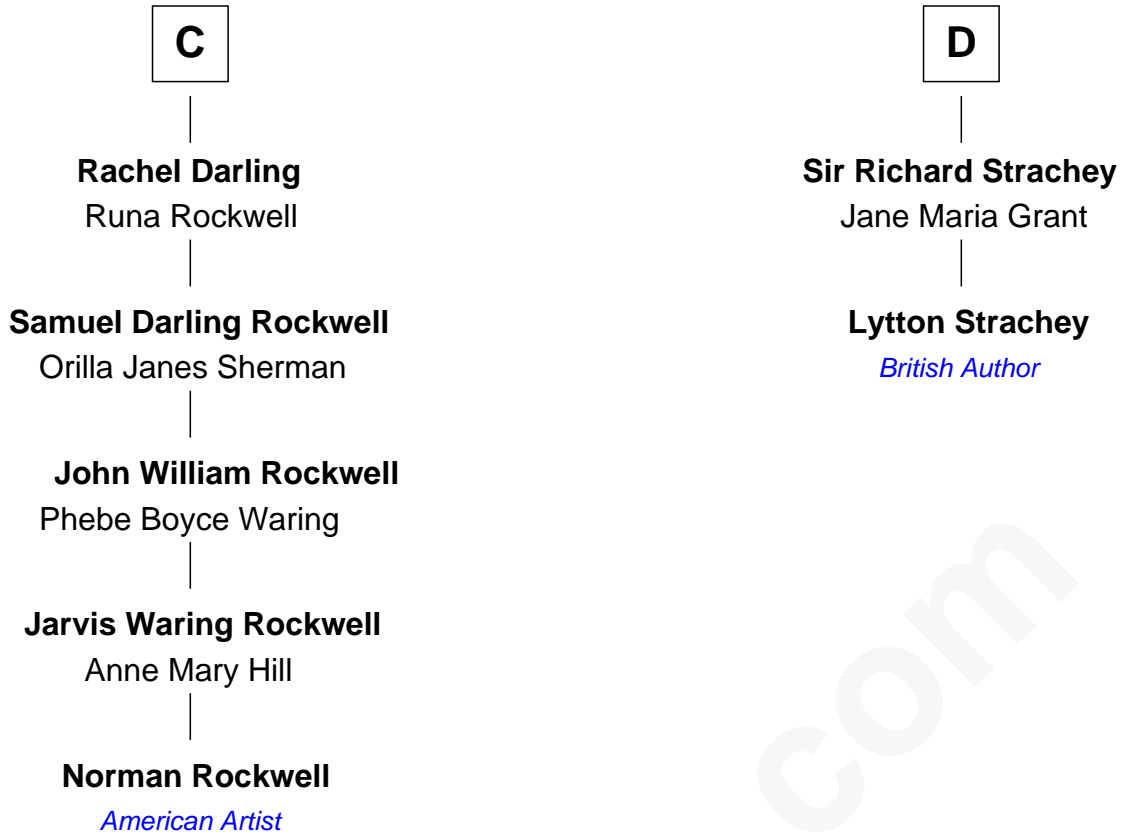

FamousKin.com
Relationship Chart of
Norman Rockwell
American Artist

18th cousin 3 times removed of

Lytton Strachey
Author and Co-Founder of Bloomsbury Group

Ferdinand III, King of Castile
 Joanna of Ponthieu

Eleanor of Castile
 Edward I, King of England

Elizabeth Plantagenet
 Humphrey de Bohun

Eleanor de Bohun
 Sir James le Boteler

James le Boteler
 Elizabeth Darcy

James Butler
 Anne de Welles

James Butler
 Joan Beauchamp

Elizabeth Butler
 John Talbot

A

Eleanor of Castile
 Edward I, King of England

Edward II, King of England
 Isabella of France

Edward III, King of England
 Philippa of Hainault

John of Gaunt
 Katherine Roet

Joan Beaufort
 Sir Ralph Neville

Sir Edward Neville
 Elizabeth de Beauchamp

Sir George Neville
 Margaret Fenne

B

FamousKin.com