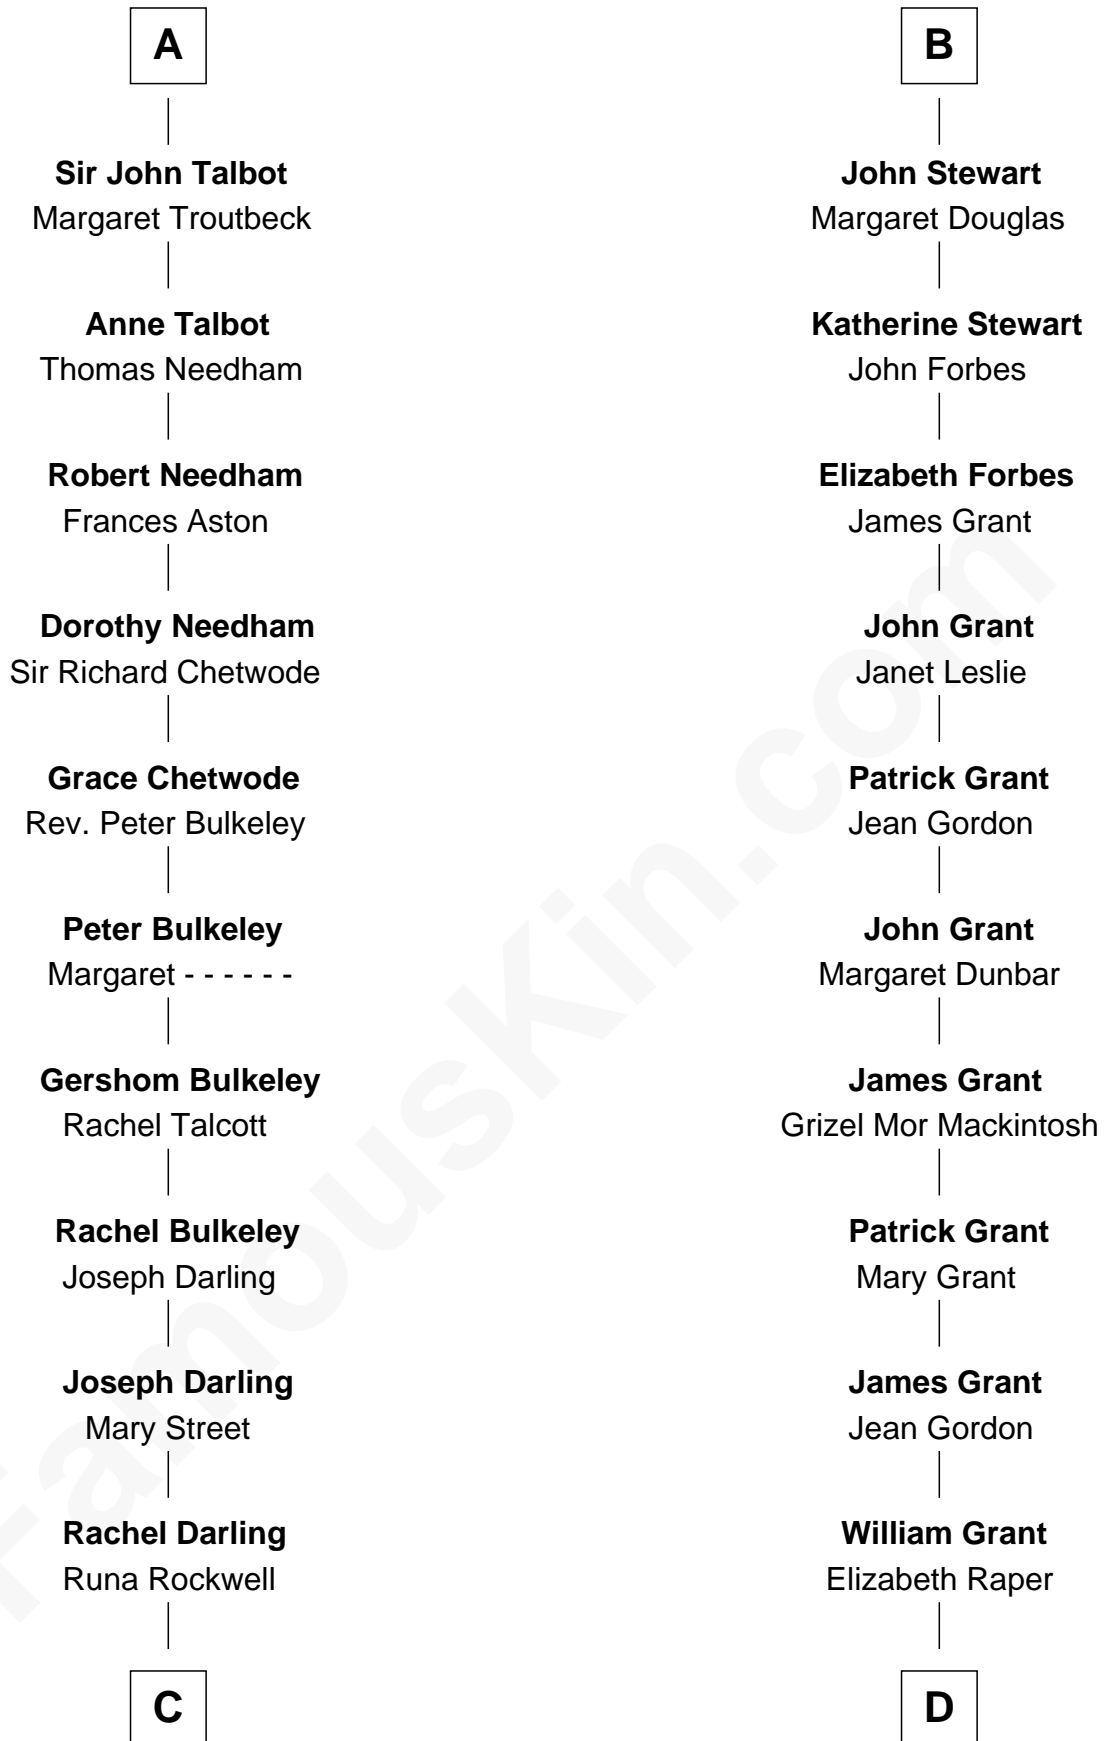

FamousKin.com Relationship Chart of

Norman Rockwell

American Artist

20th cousin of

Lytton Strachey

Author and Co-Founder of Bloomsbury Group

C

Samuel Darling Rockwell

Orilla Janes Sherman

John William Rockwell

Phebe Boyce Waring

Jarvis Waring Rockwell

Anne Mary Hill

Norman Rockwell

American Artist

D