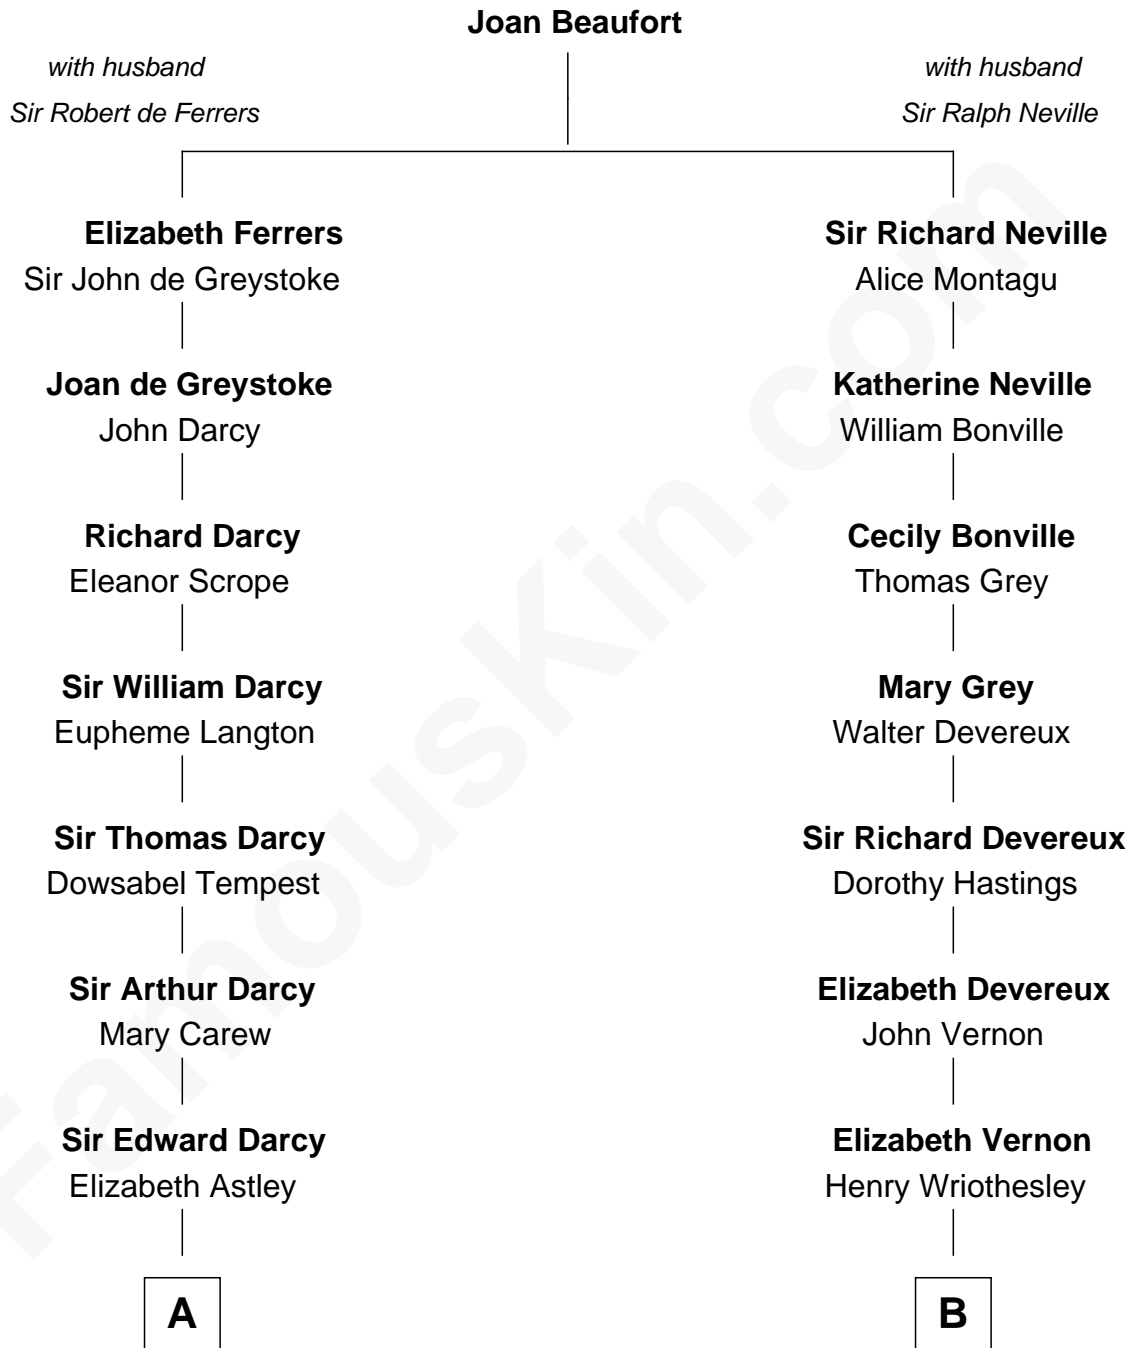

**FamousKin.com**  
**Relationship Chart of**  
**Norman Rockwell**  
*American Artist*

17th cousin 1 time removed of  
**Sarah Ferguson**  
*Duchess of York*

C

Ronald Ivor Ferguson

Susan Mary Wright

Sarah Ferguson

*Duchess of York*

FamousKin.com