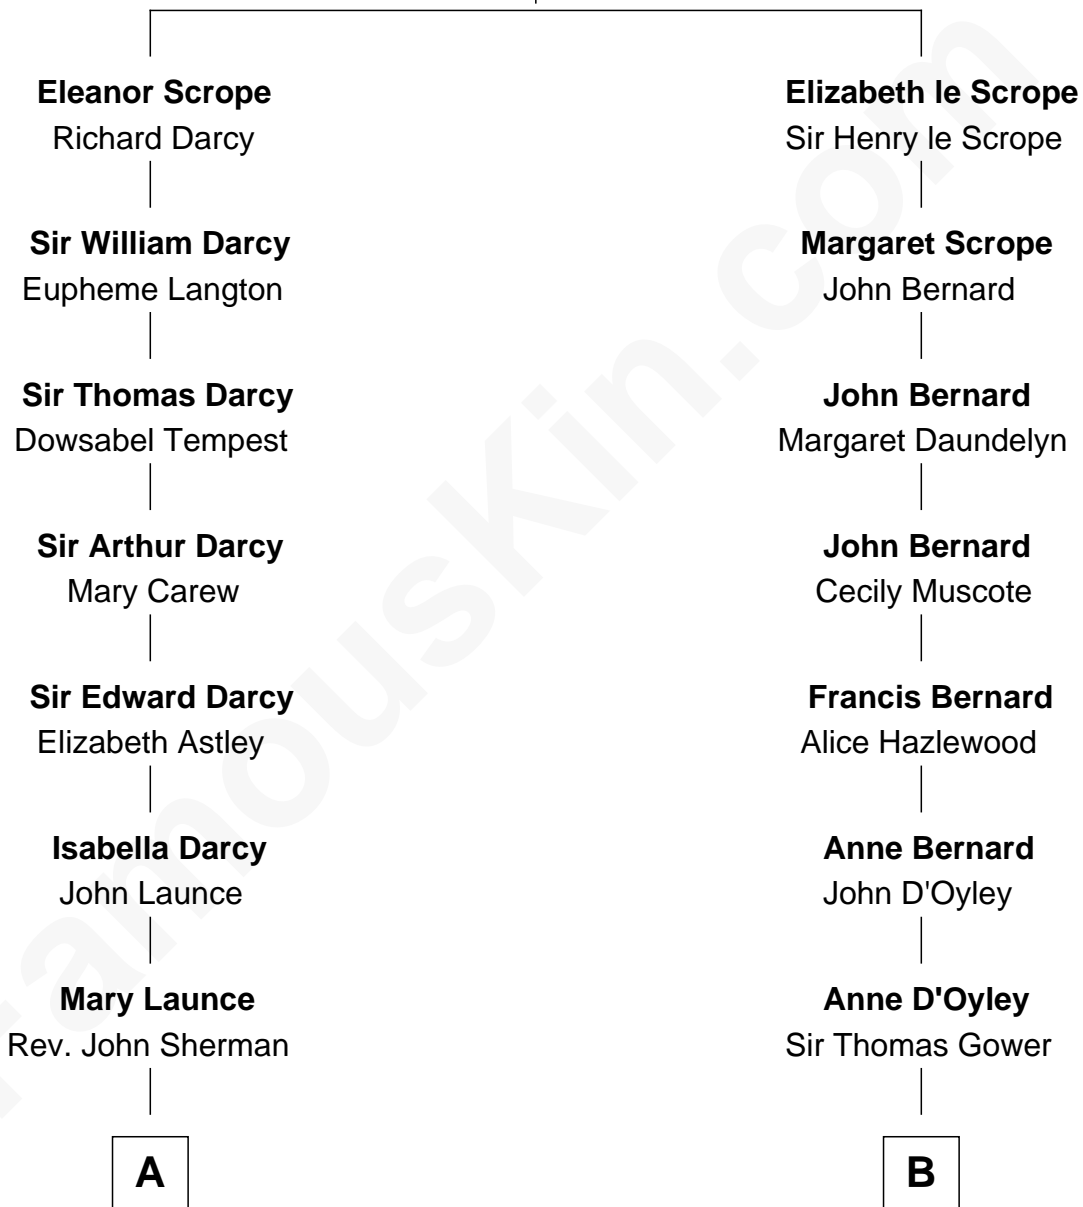

FamousKin.com
Relationship Chart of
Norman Rockwell
American Artist

15th cousin 4 times removed of
Sarah Ferguson
Duchess of York

John le Scrope
 Elizabeth Chaworth

C

—
Marian Louisa Montagu-Douglas-Scott

Andrew Henry Ferguson

—
Ronald Ivor Ferguson

Susan Mary Wright

—
Sarah Ferguson

Duchess of York

FamousKin.com