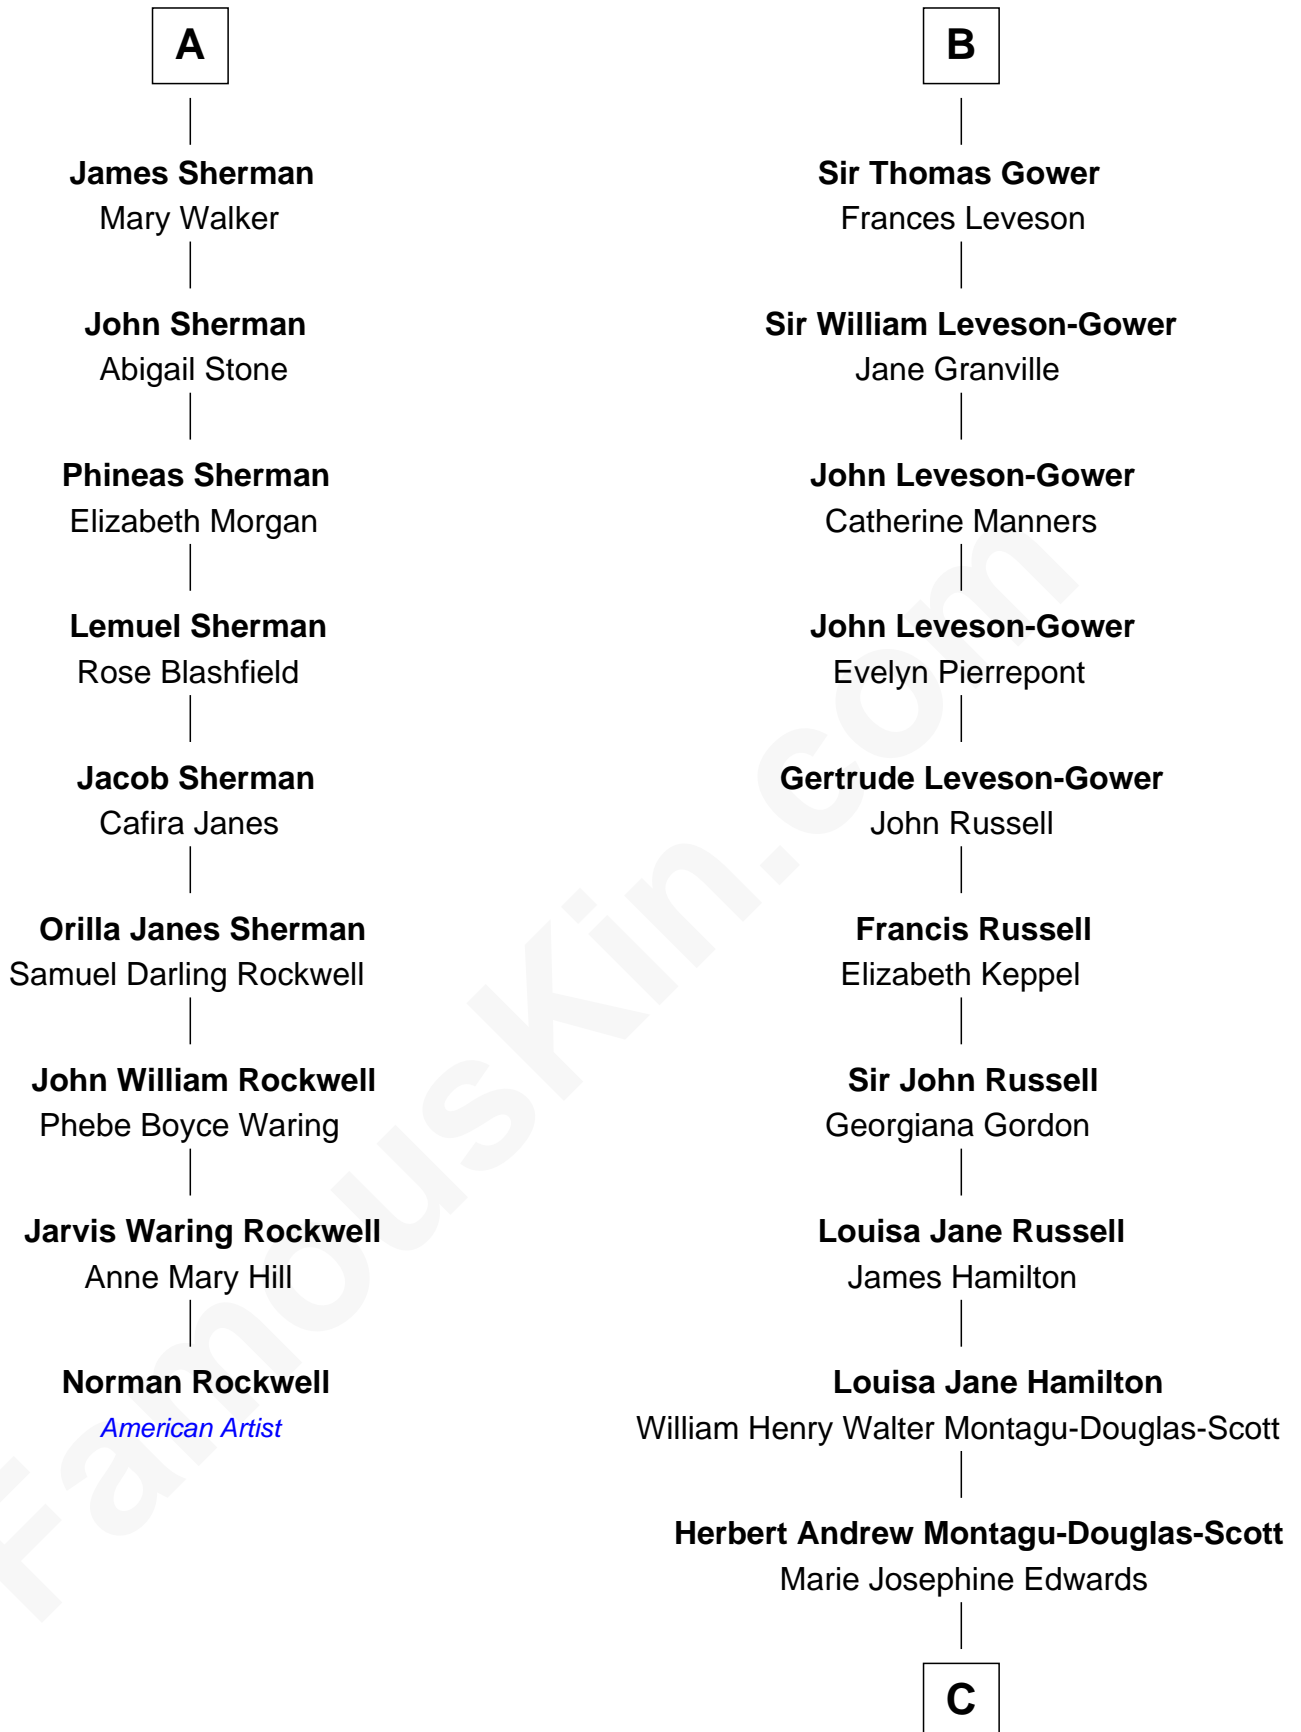

FamousKin.com
Relationship Chart of
Norman Rockwell
American Artist

15th cousin 4 times removed of
Sarah Ferguson
Duchess of York

John le Scrope
 Elizabeth Chaworth

C

—
Marian Louisa Montagu-Douglas-Scott

Andrew Henry Ferguson

—
Ronald Ivor Ferguson

Susan Mary Wright

—
Sarah Ferguson

Duchess of York

FamousKin.com