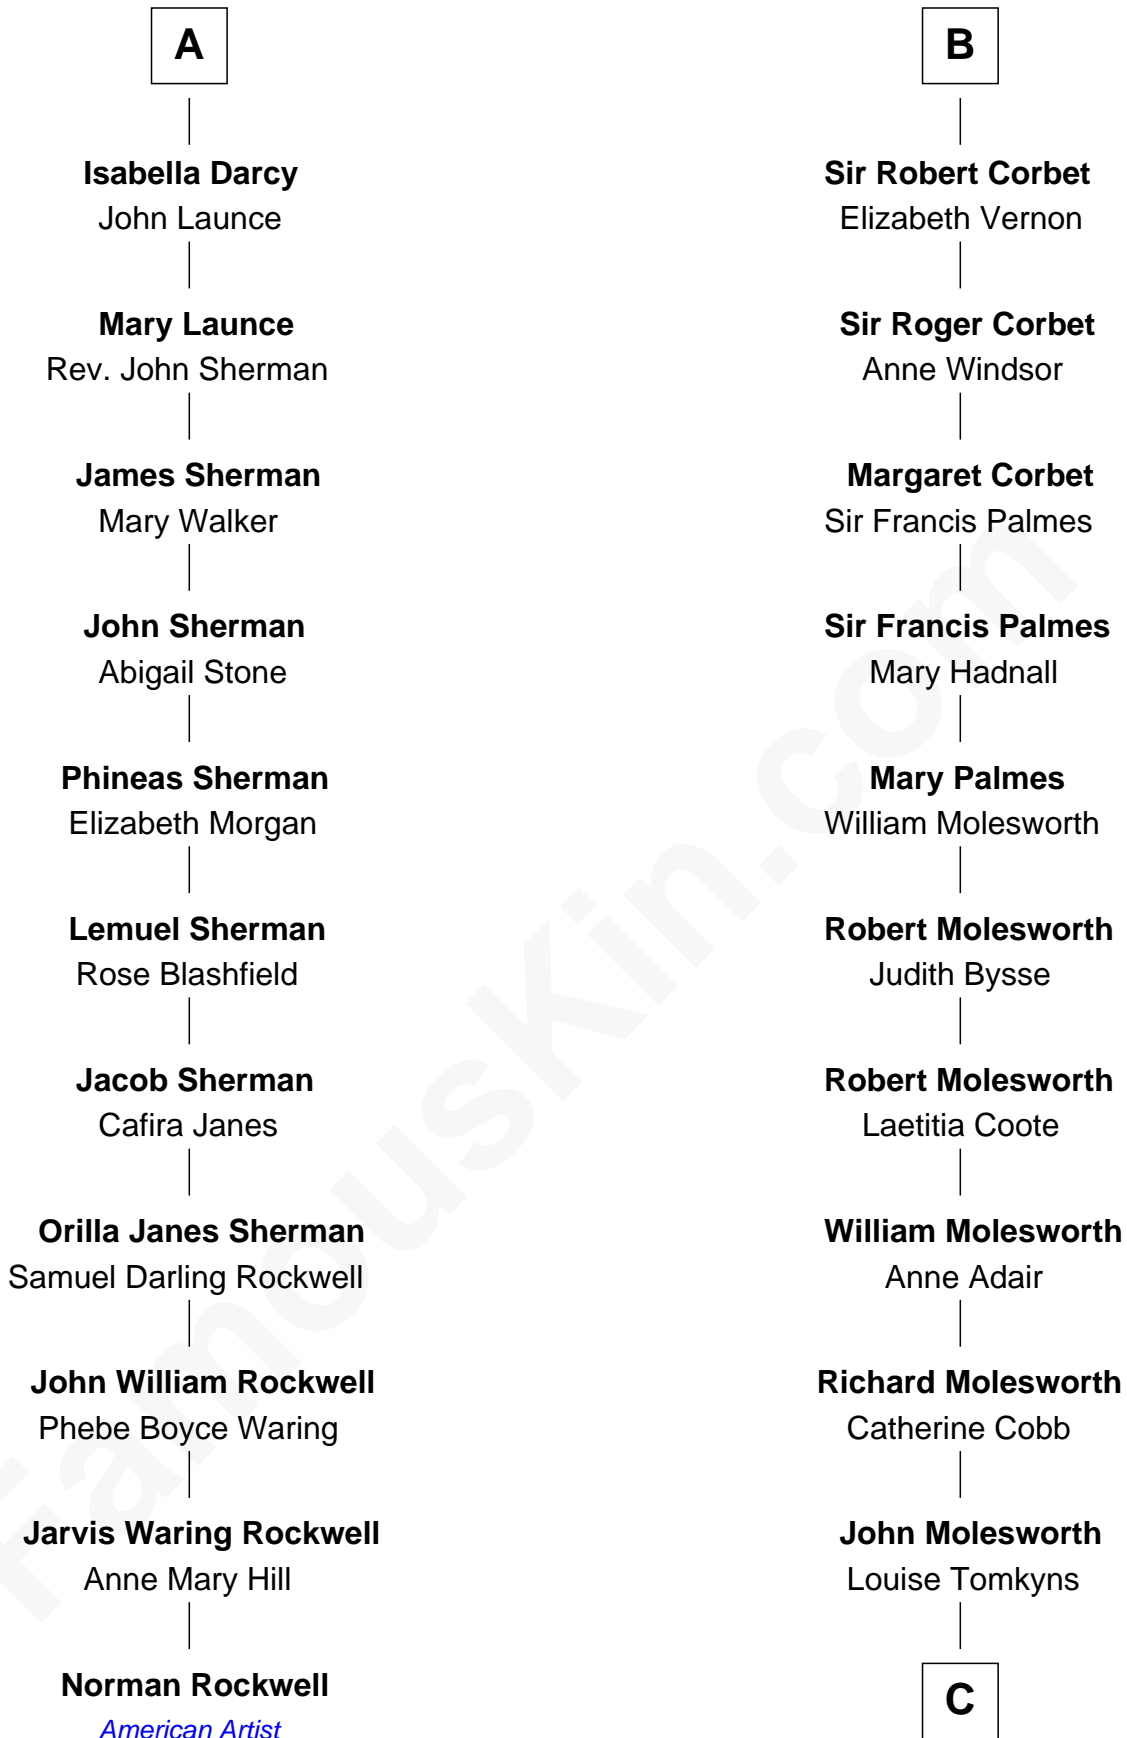

**FamousKin.com**  
**Relationship Chart of**  
**Norman Rockwell**  
*American Artist*

17th cousin 2 times removed of

**Joan Fontaine**  
*Movie Actress*

**Sir Henry de Grey**  
 Elizabeth Talbot

**C**

**Margaret Letitia Molesworth**  
Charles Richard De Havilland

**Walter Augustus De Havilland**  
Lillian Augusta Ruse

**Joan Fontaine**  
*Movie Actress*

FamousKin.com