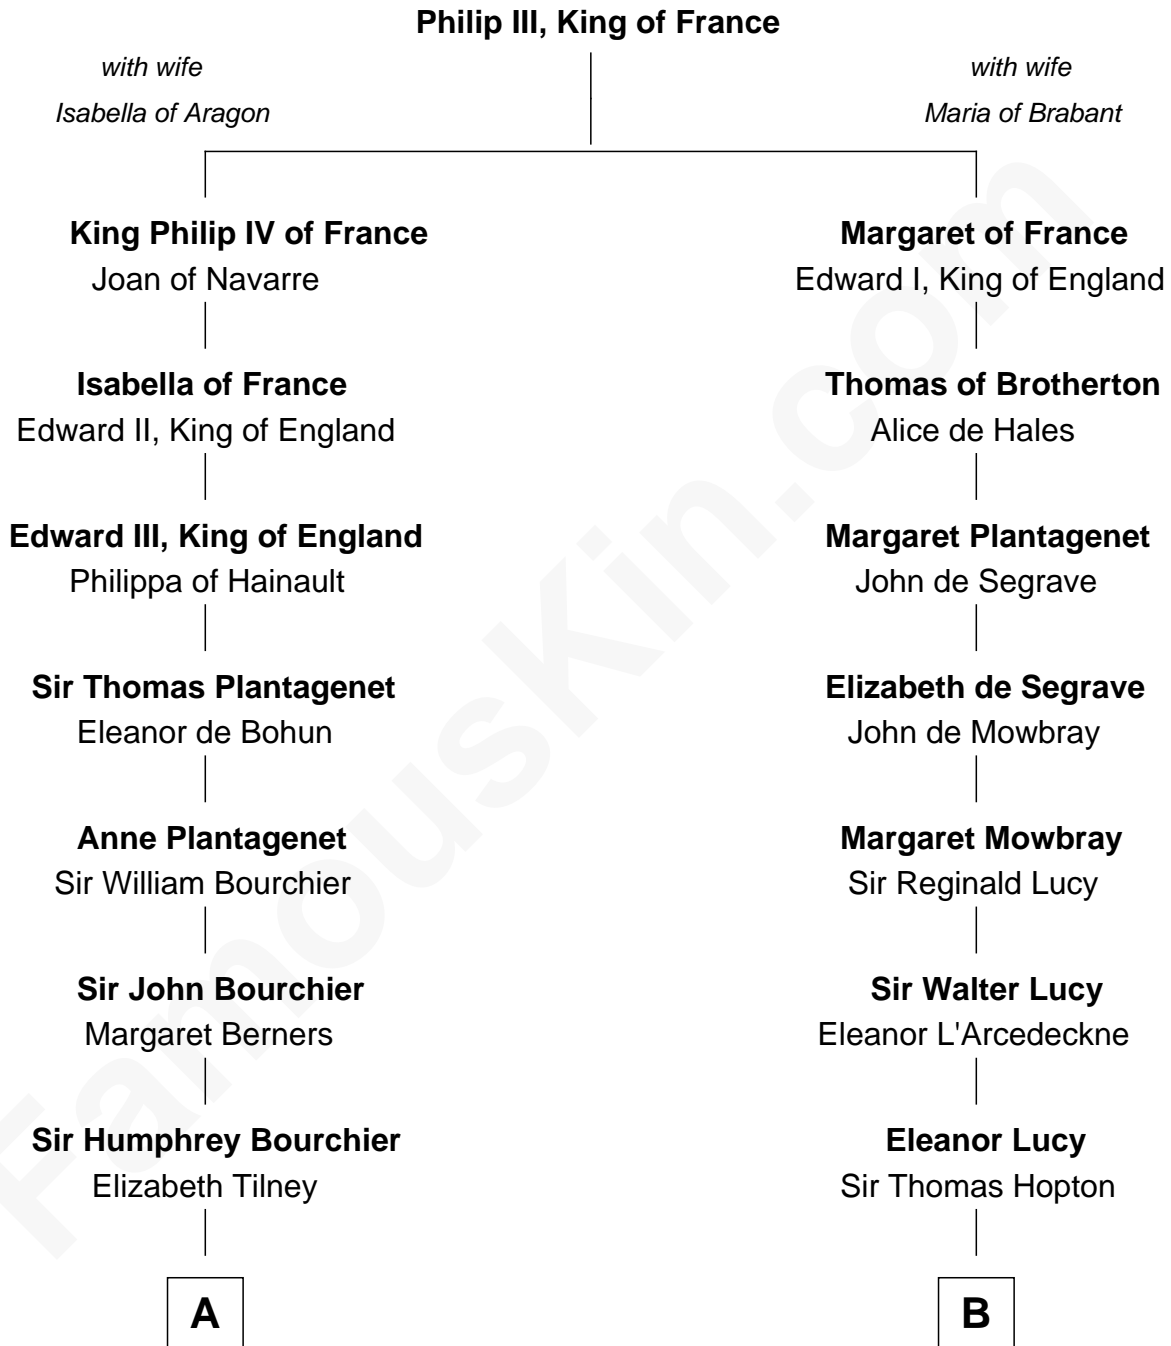

FamousKin.com Relationship Chart of

Norman Rockwell

American Artist

21st cousin of

Joan Fontaine

Movie Actress

C

Jacob Sherman

Cafira Janes

Orilla Janes Sherman
Samuel Darling Rockwell

John William Rockwell
Phebe Boyce Waring

Jarvis Waring Rockwell
Anne Mary Hill

Norman Rockwell
American Artist

D

Richard Molesworth

Catherine Cobb