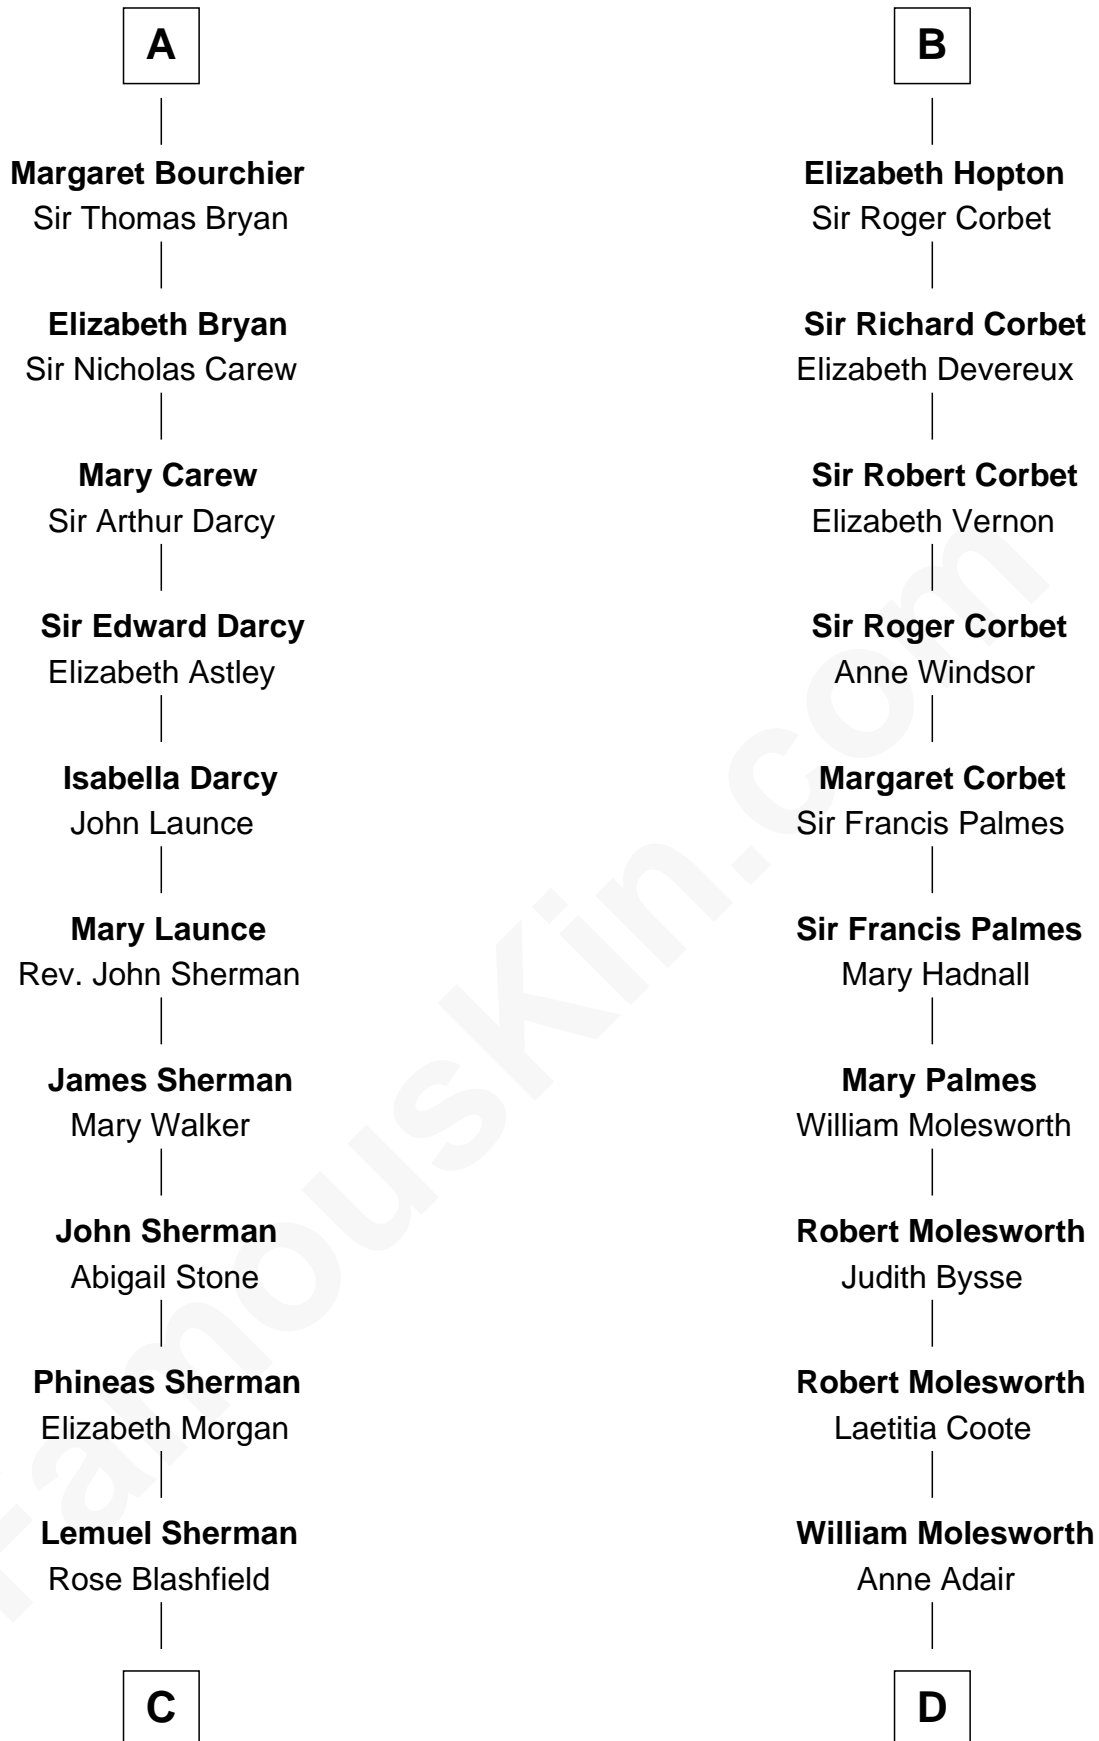

FamousKin.com Relationship Chart of

Norman Rockwell

American Artist

21st cousin of

Joan Fontaine

Movie Actress

C

Jacob Sherman

Cafira Janes

Orilla Janes Sherman
Samuel Darling Rockwell

John William Rockwell
Phebe Boyce Waring

Jarvis Waring Rockwell
Anne Mary Hill

Norman Rockwell
American Artist

D

Richard Molesworth

Catherine Cobb

John Molesworth
Louise Tomkyns

Margaret Letitia Molesworth
Charles Richard De Havilland

Walter Augustus De Havilland
Lillian Augusta Ruse

Joan Fontaine
Movie Actress