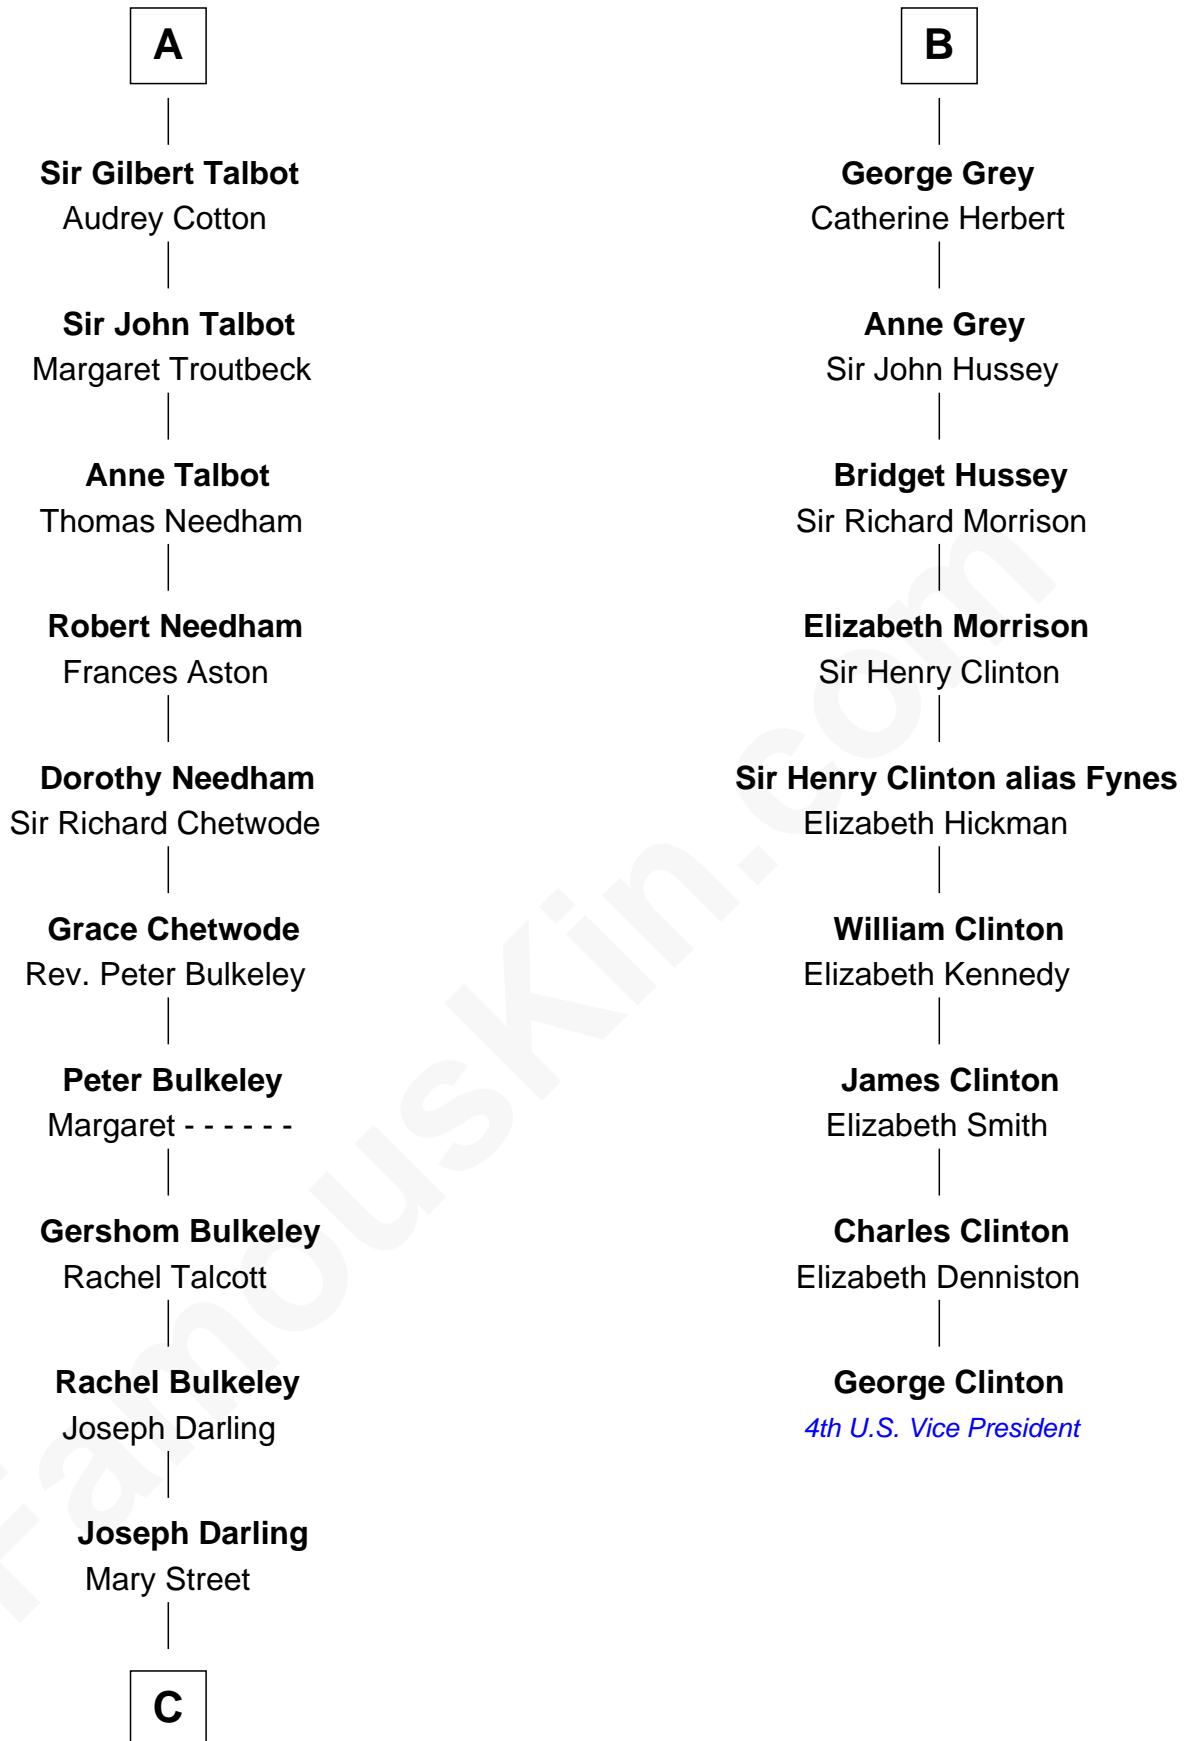

FamousKin.com
Relationship Chart of
Norman Rockwell
American Artist

15th cousin 6 times removed of
George Clinton
4th U.S. Vice President

Sir Humphrey de Bohun
Maud of Eu

C

—
Rachel Darling

Runa Rockwell

—
Samuel Darling Rockwell

Orilla Janes Sherman

—
John William Rockwell

Phebe Boyce Waring

—
Jarvis Waring Rockwell

Anne Mary Hill

—
Norman Rockwell

American Artist