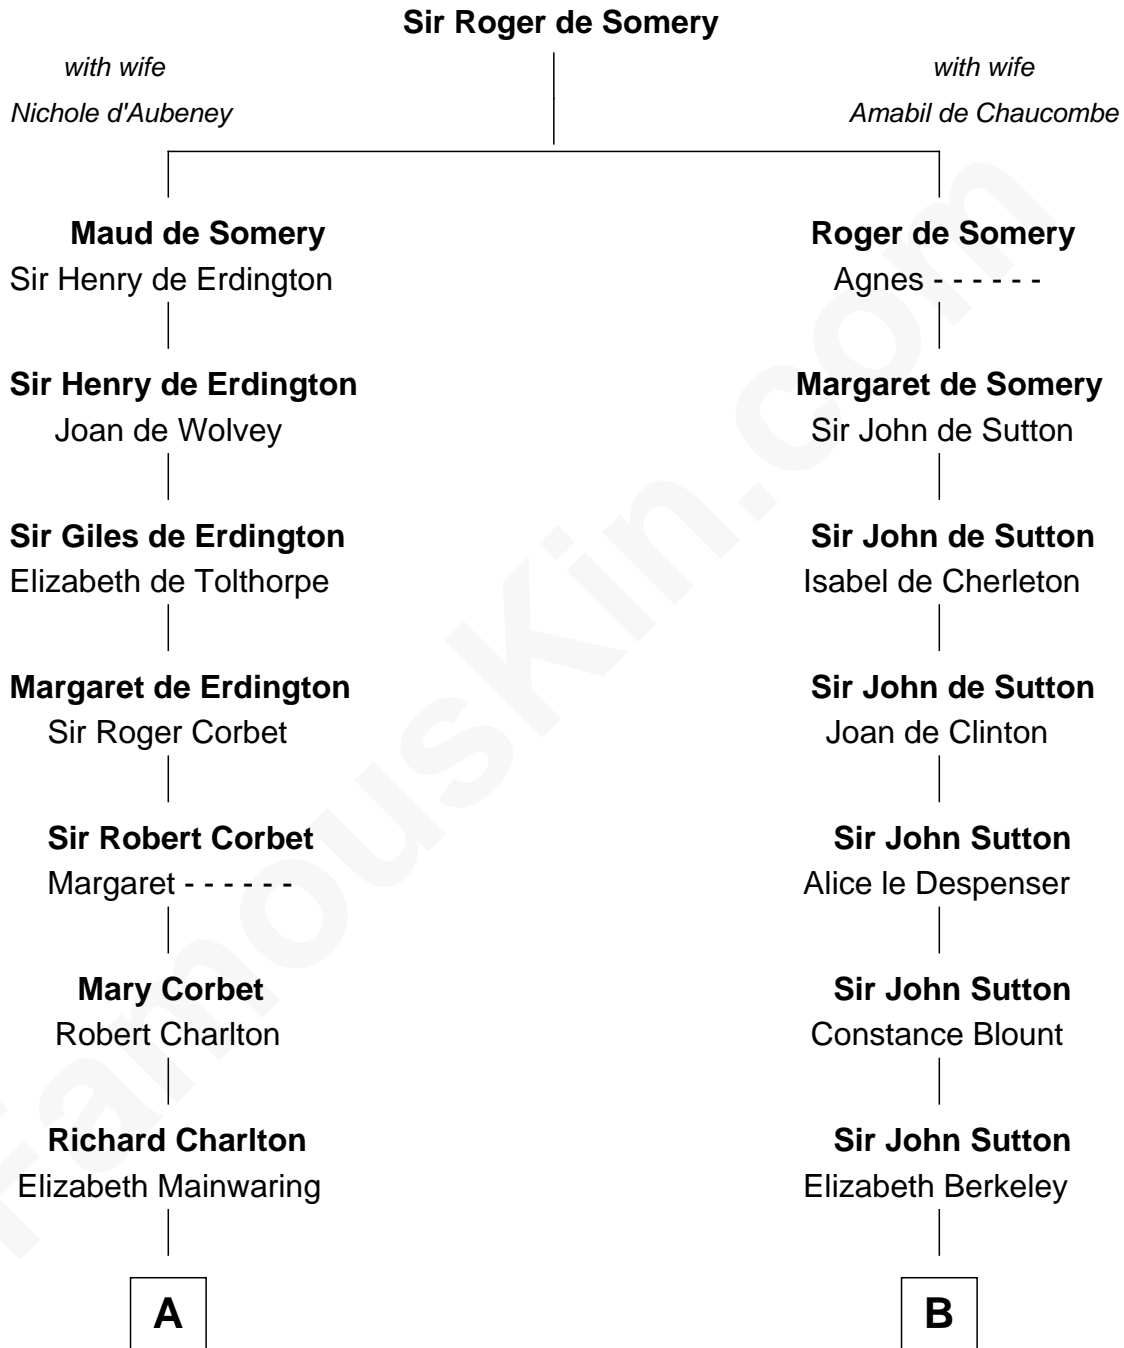

FamousKin.com
Relationship Chart of
Norman Rockwell
American Artist

16th cousin 3 times removed of
George Clinton
4th U.S. Vice President

C

—
John William Rockwell

Phebe Boyce Waring

—
Jarvis Waring Rockwell

Anne Mary Hill

—
Norman Rockwell

American Artist

FamousKin.com