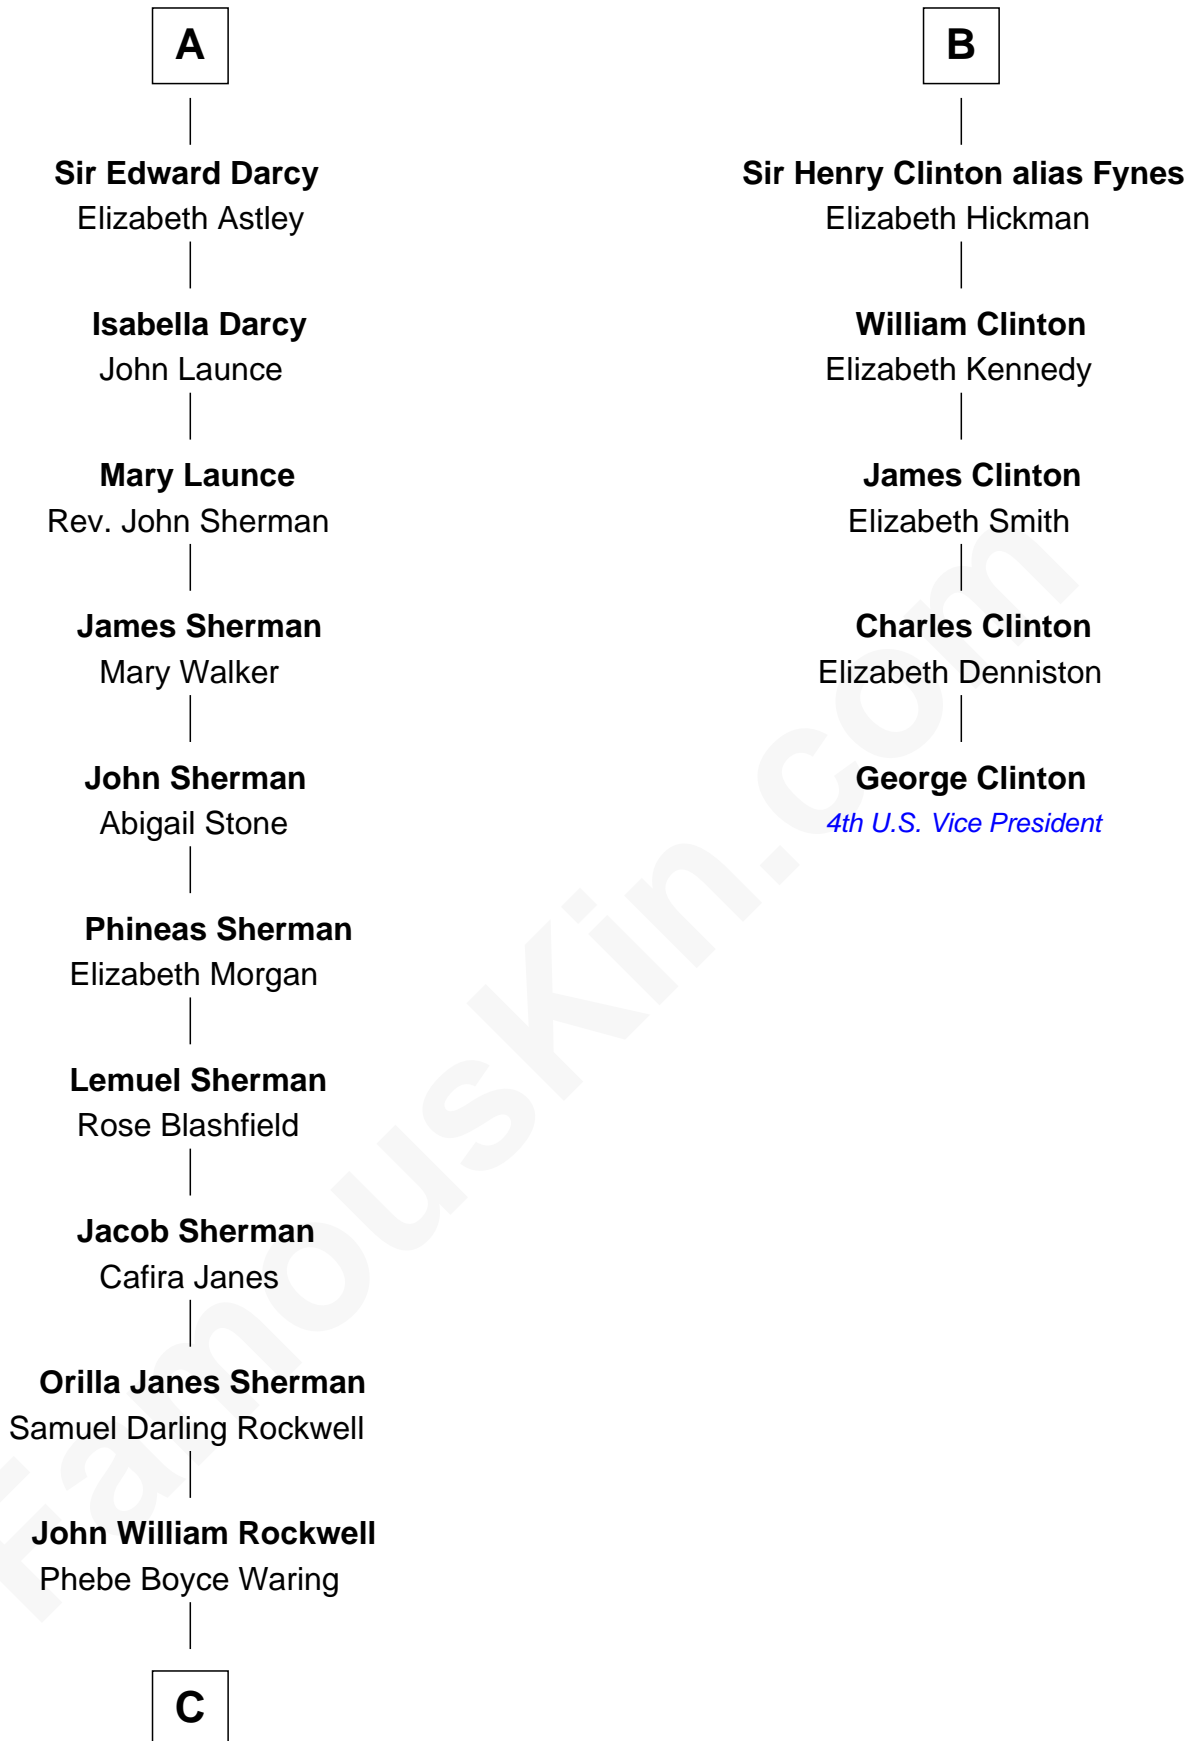

FamousKin.com
Relationship Chart of
Norman Rockwell
American Artist

11th cousin 7 times removed of
George Clinton
4th U.S. Vice President

C

Jarvis Waring Rockwell

Anne Mary Hill

Norman Rockwell

American Artist

FamousKin.com