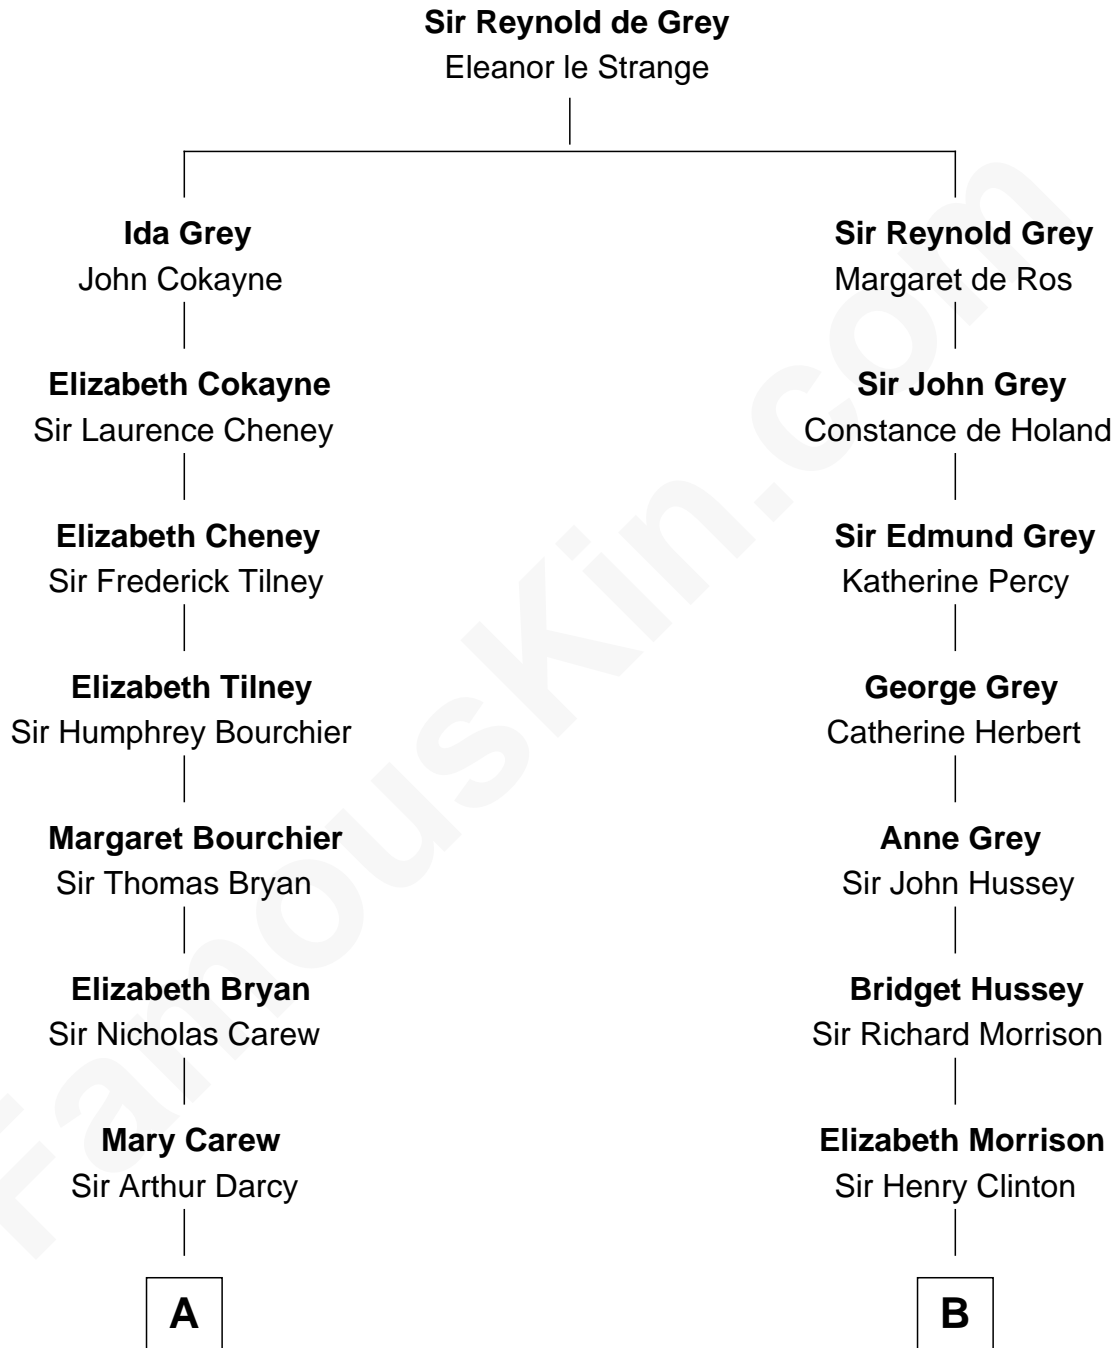

FamousKin.com
Relationship Chart of
Norman Rockwell
American Artist

11th cousin 7 times removed of
George Clinton
4th U.S. Vice President

C

Jarvis Waring Rockwell

Anne Mary Hill

Norman Rockwell

American Artist