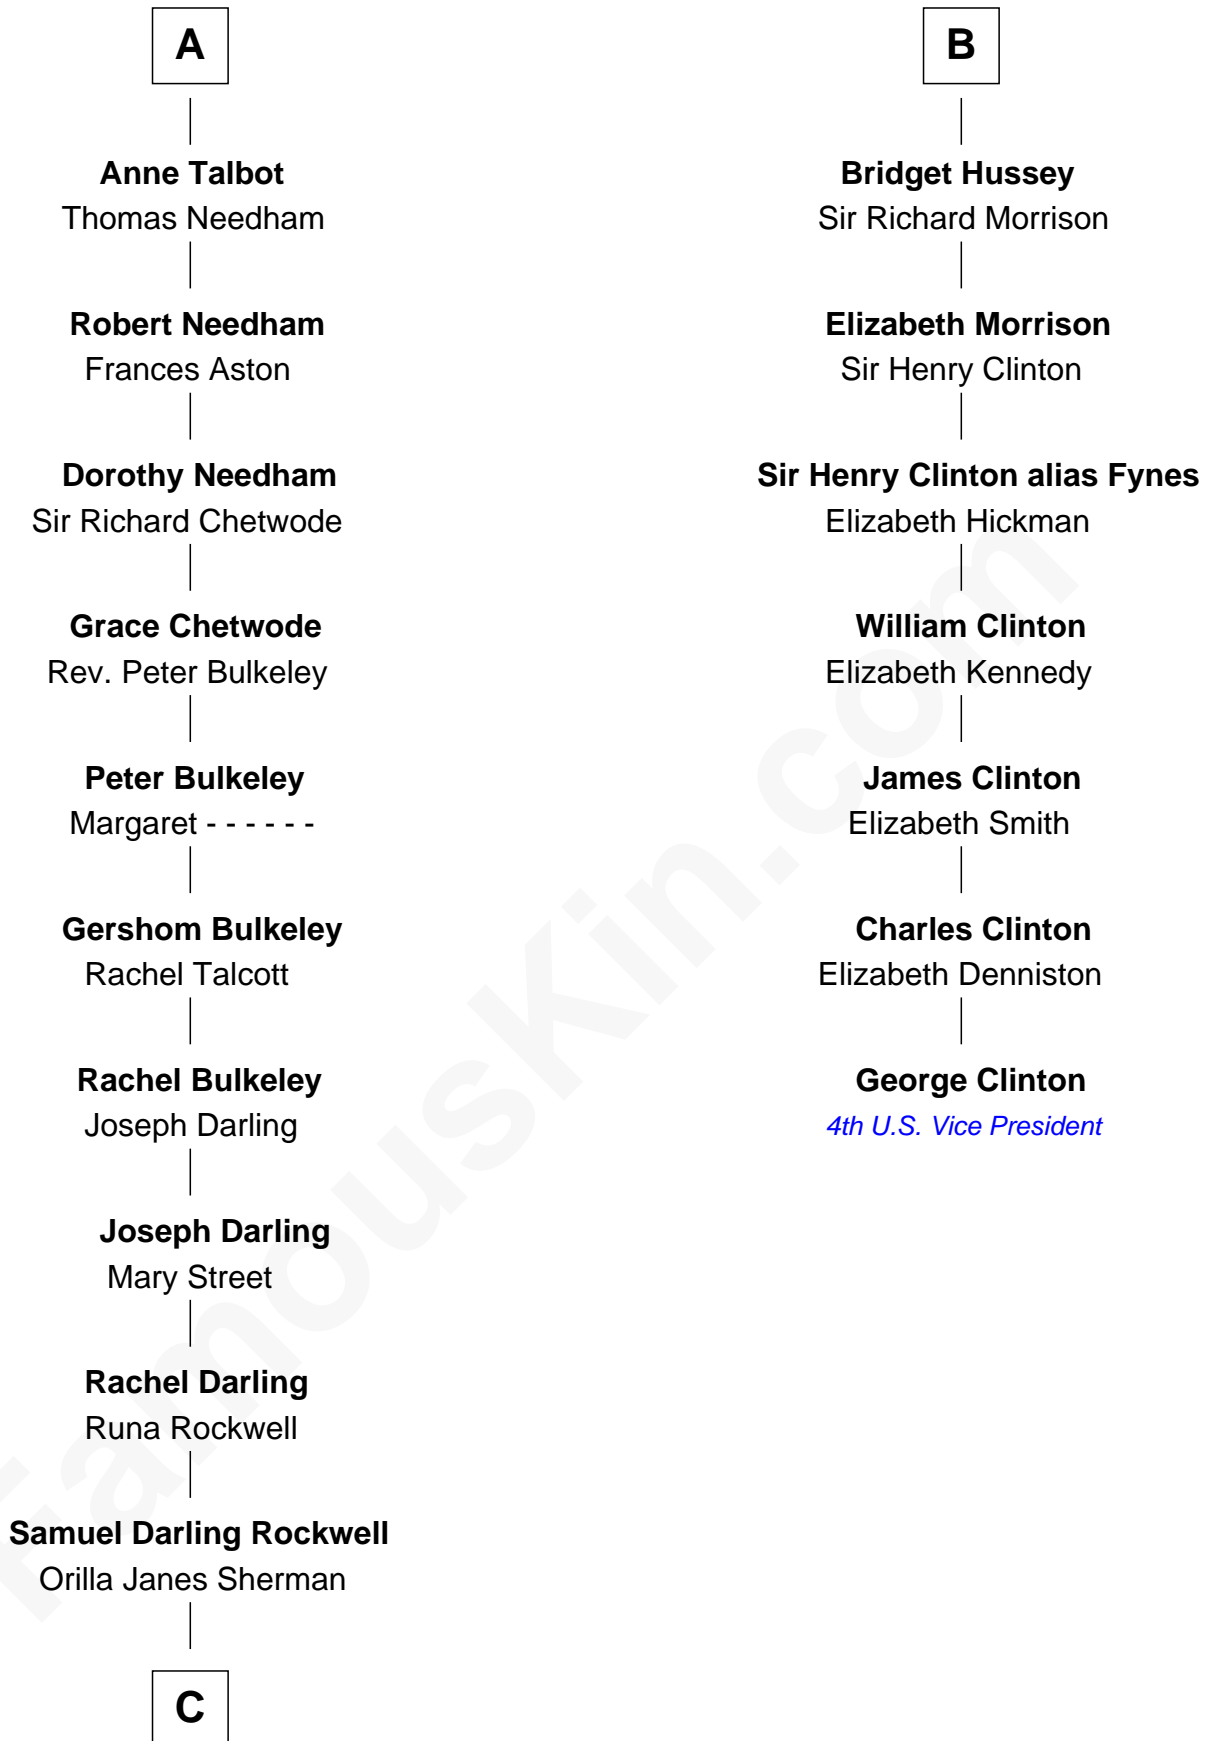

FamousKin.com
Relationship Chart of
Norman Rockwell
American Artist

13th cousin 6 times removed of
George Clinton
4th U.S. Vice President

C

—
John William Rockwell

Phebe Boyce Waring

—
Jarvis Waring Rockwell

Anne Mary Hill

—
Norman Rockwell

American Artist

FamousKin.com