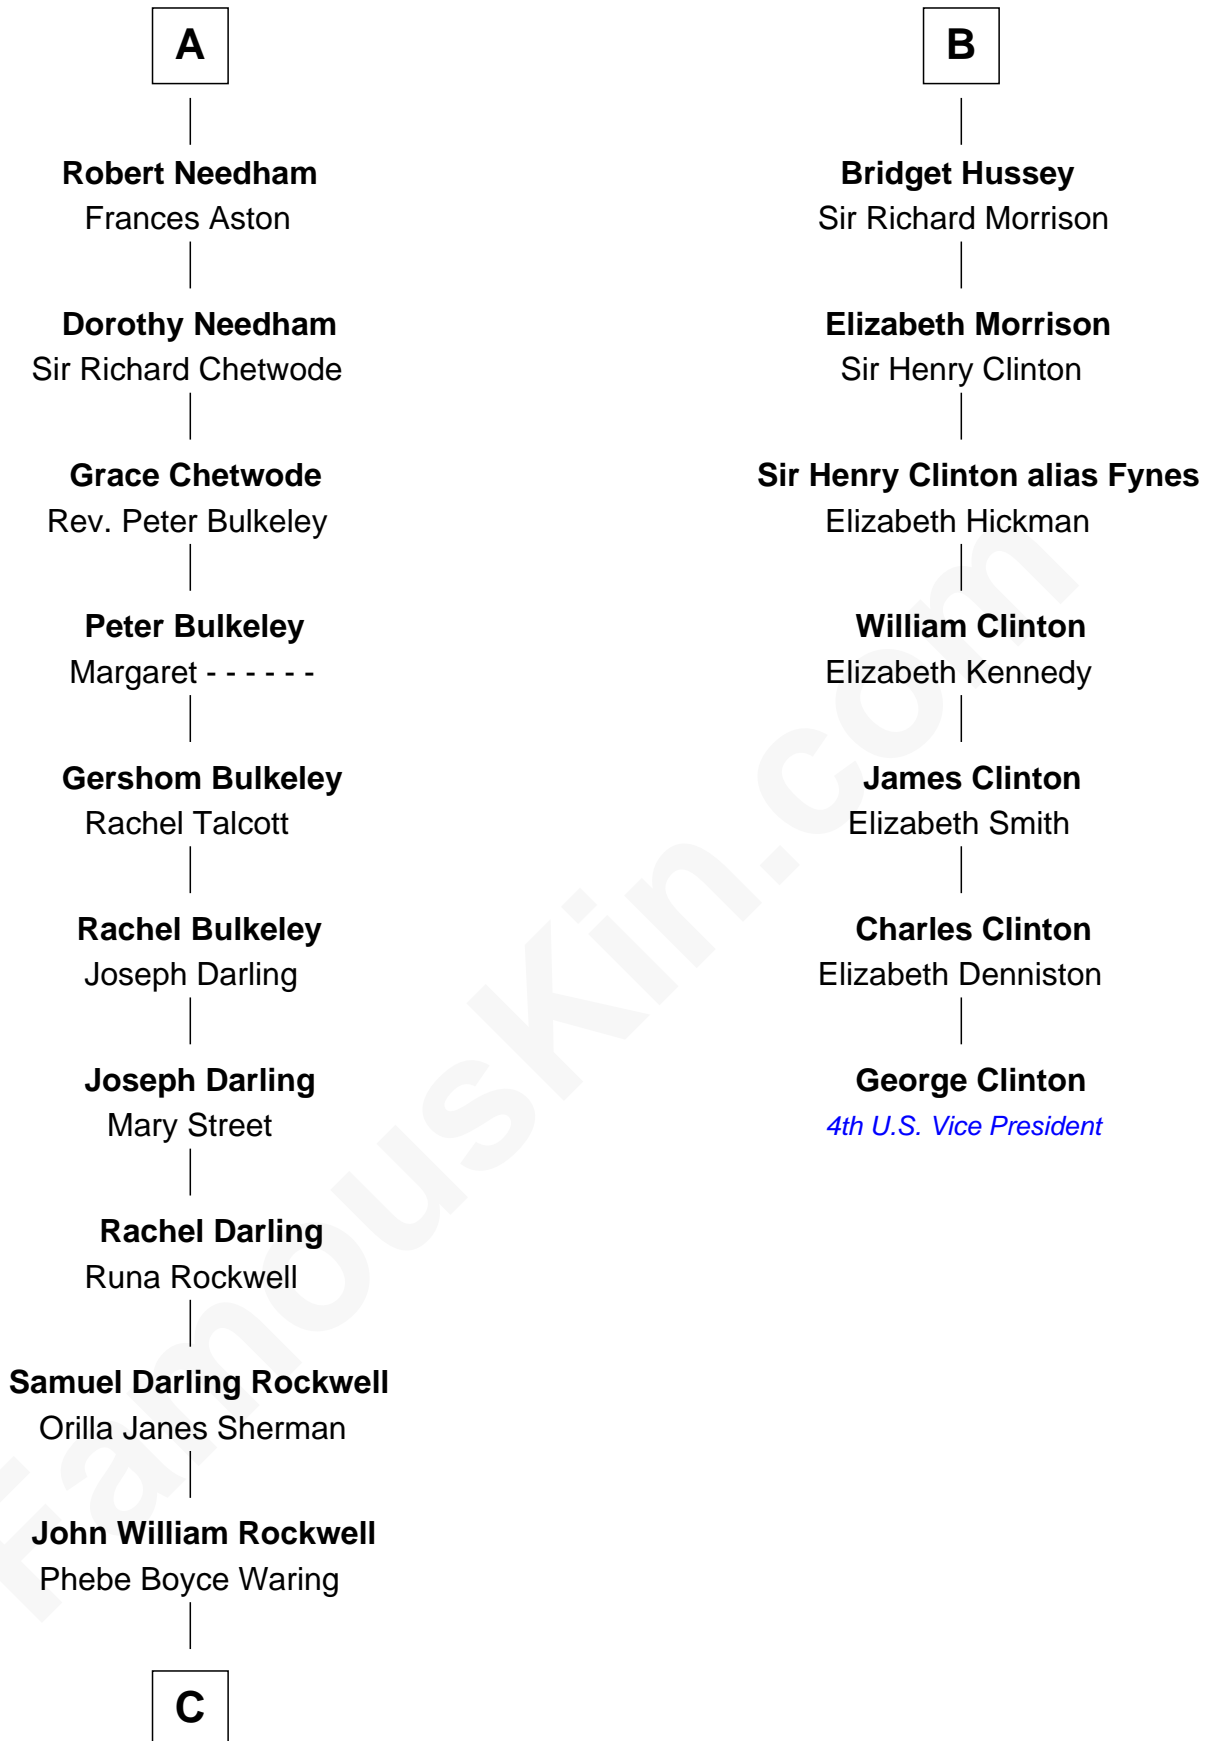

**FamousKin.com**  
**Relationship Chart of**  
**Norman Rockwell**  
*American Artist*

13th cousin 5 times removed of  
**George Clinton**  
*4th U.S. Vice President*

**C**

—  
**Jarvis Waring Rockwell**

Anne Mary Hill

—  
**Norman Rockwell**

*American Artist*

FamousKin.com