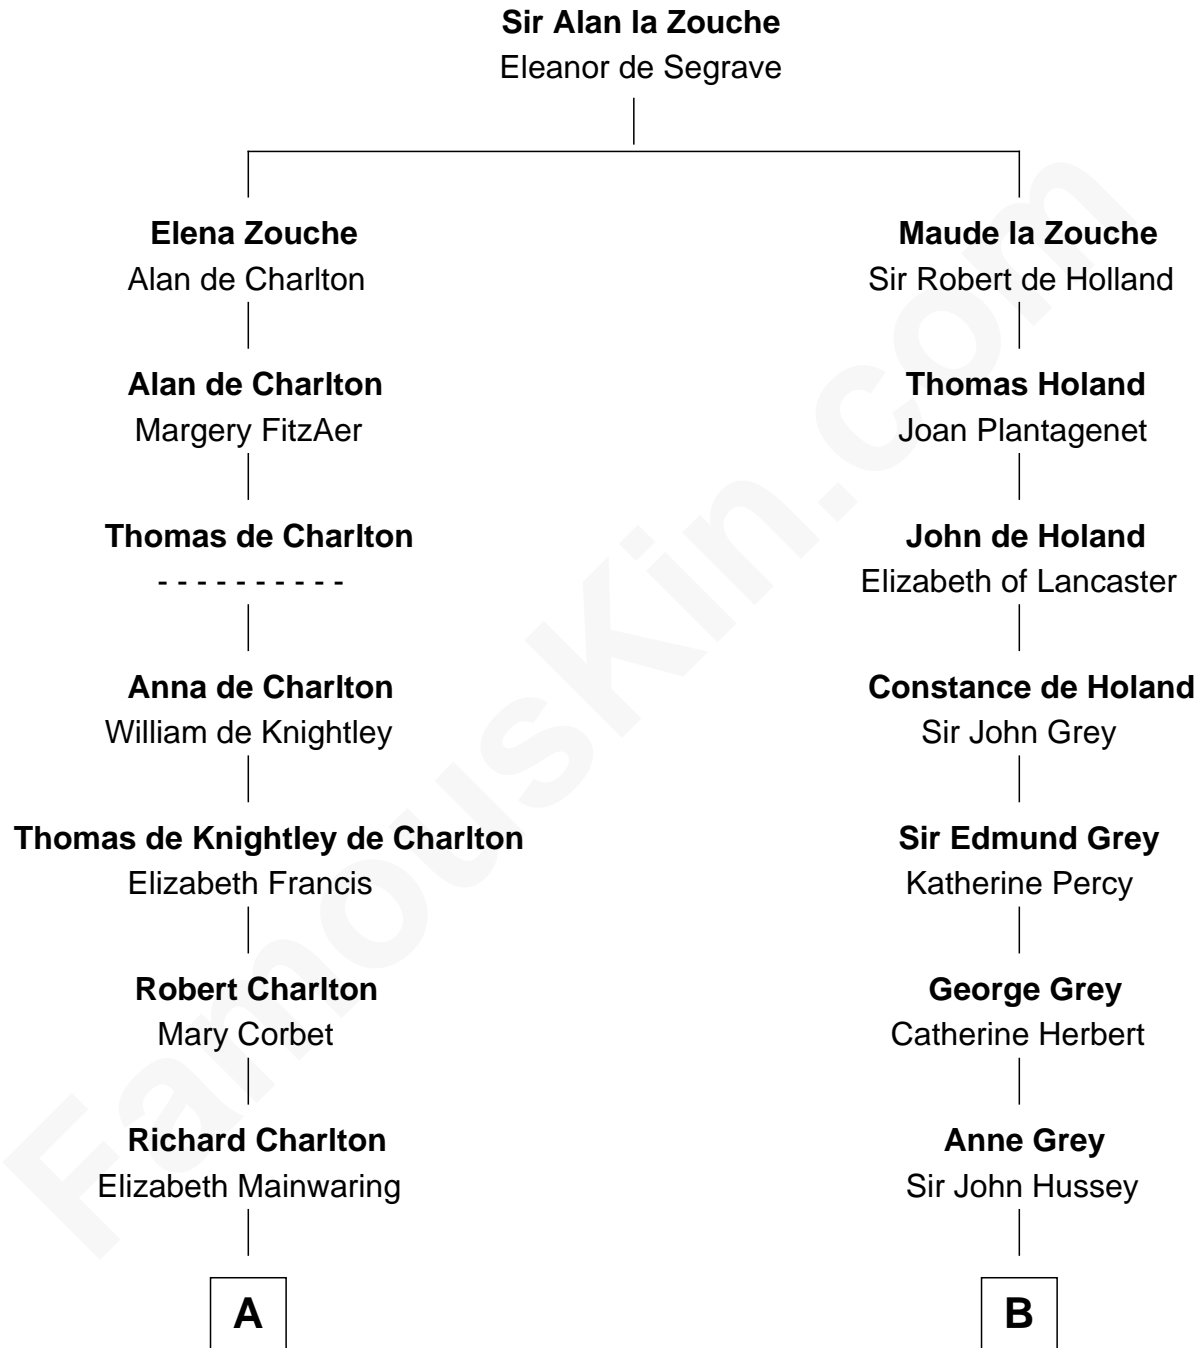

**FamousKin.com**  
**Relationship Chart of**  
**Norman Rockwell**  
*American Artist*

**13th cousin 6 times removed of**  
**George Clinton**  
*4th U.S. Vice President*

**C**

—  
**John William Rockwell**

Phebe Boyce Waring

—  
**Jarvis Waring Rockwell**

Anne Mary Hill

—  
**Norman Rockwell**

*American Artist*

FamousKin.com