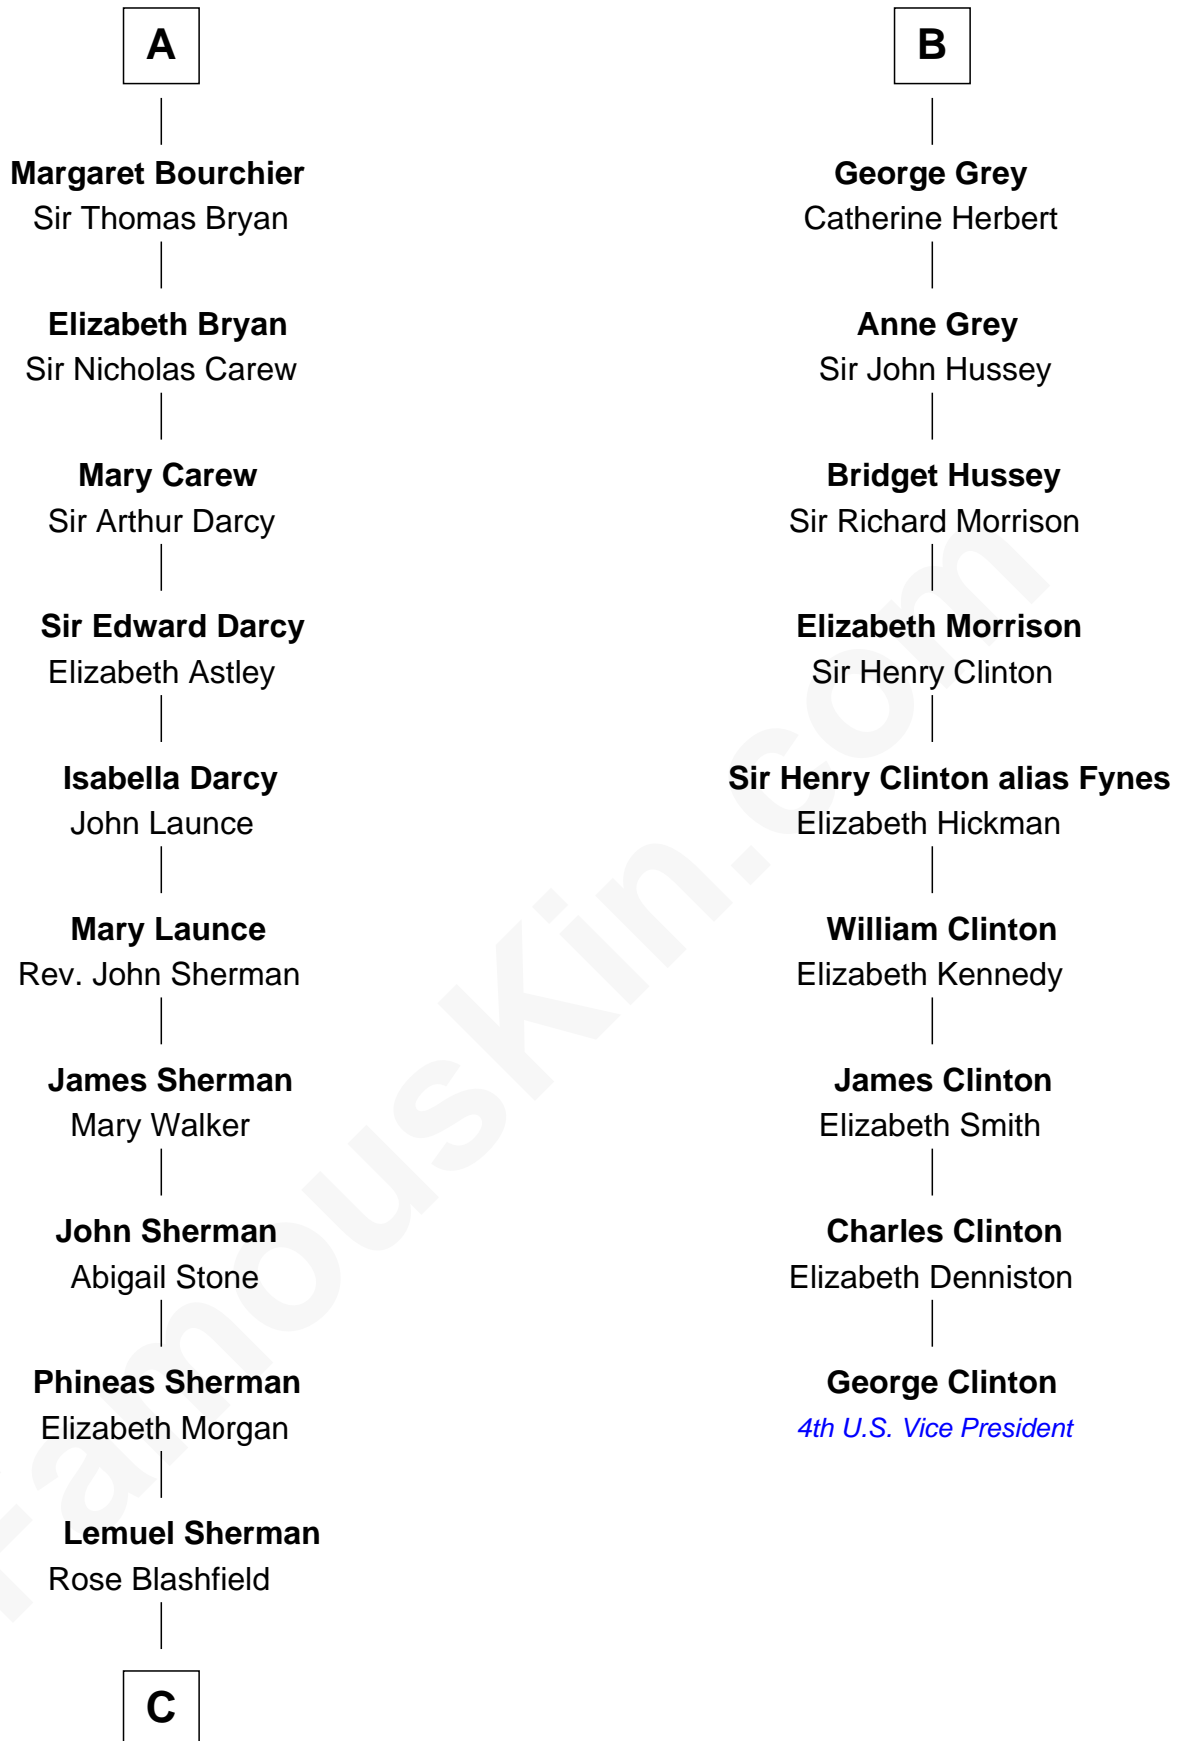

FamousKin.com
Relationship Chart of
Norman Rockwell
American Artist

15th cousin 6 times removed of
George Clinton
4th U.S. Vice President

C

—
Jacob Sherman

Cafira Janes

—
Orilla Janes Sherman
Samuel Darling Rockwell

—
John William Rockwell
Phebe Boyce Waring

—
Jarvis Waring Rockwell
Anne Mary Hill

—
Norman Rockwell
American Artist

FamousKin.com