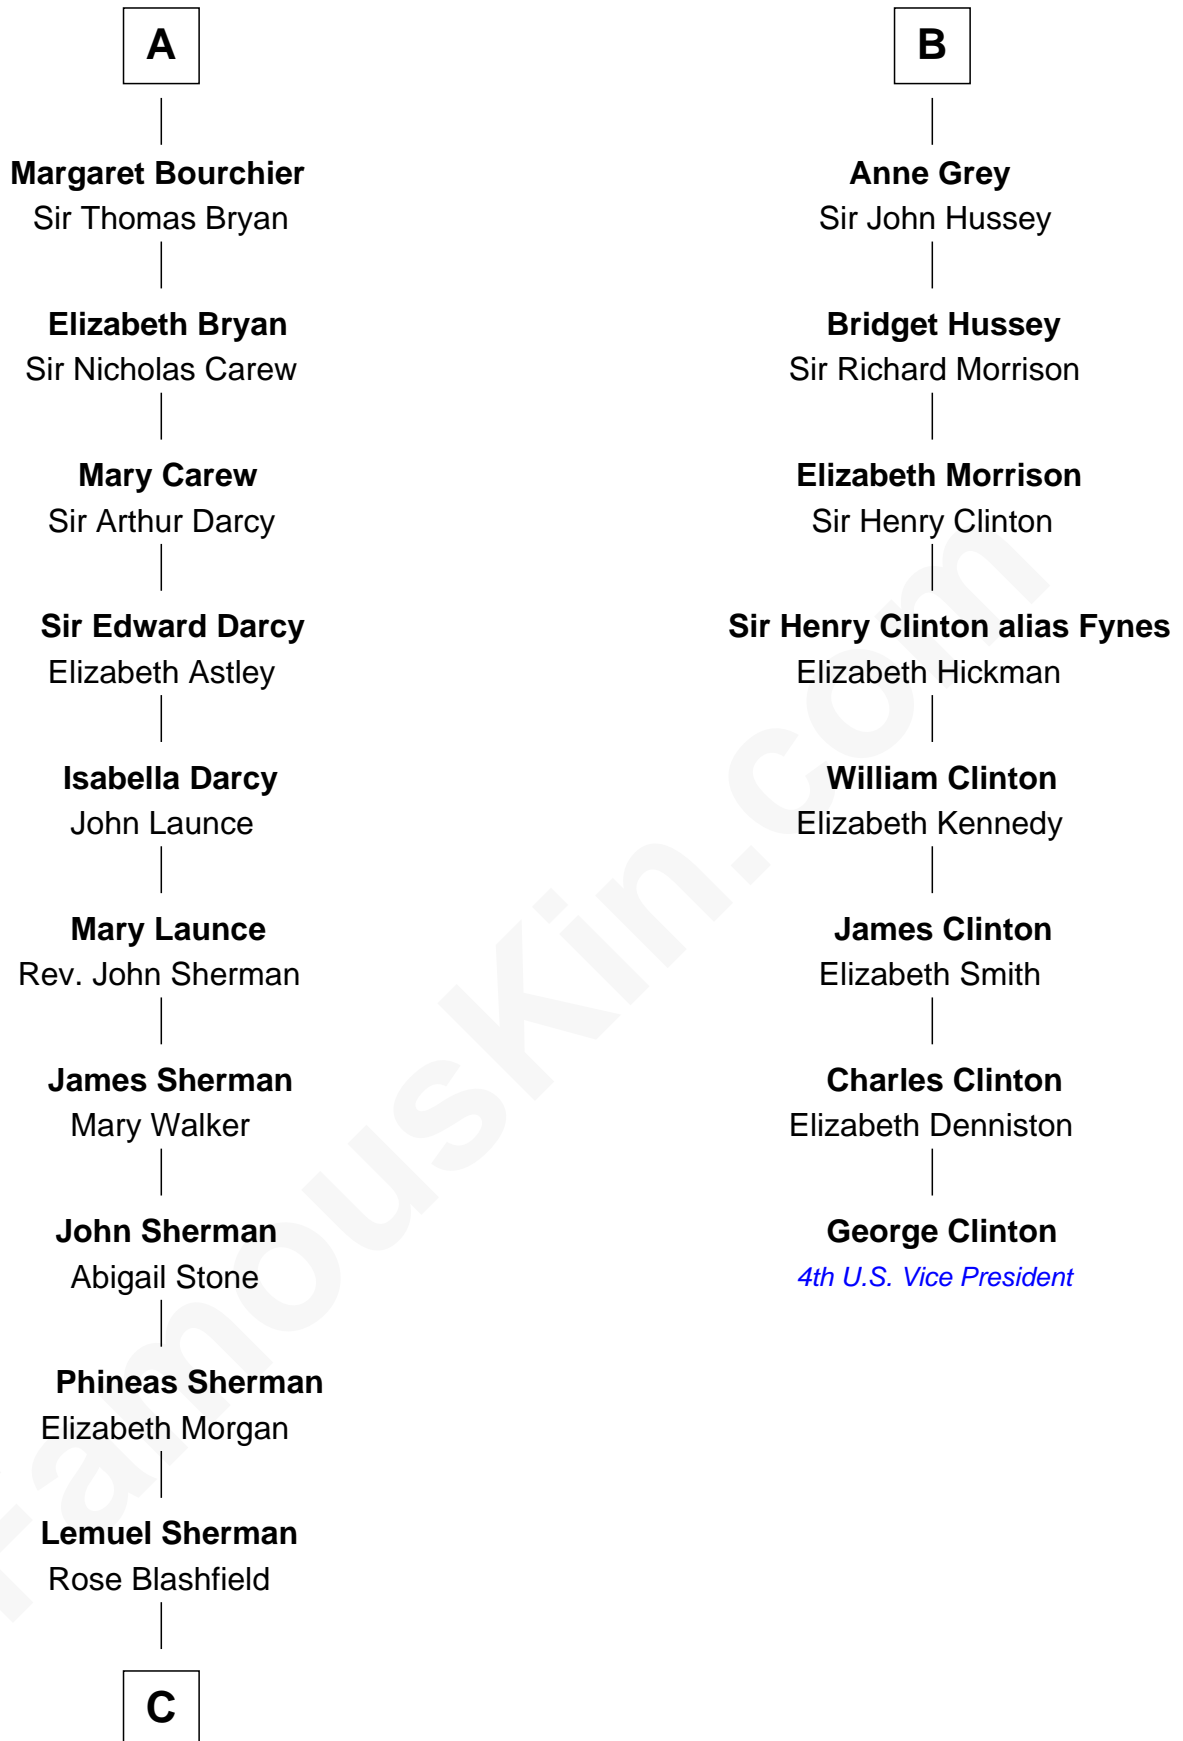

FamousKin.com
Relationship Chart of
Norman Rockwell
American Artist

14th cousin 7 times removed of
George Clinton
4th U.S. Vice President

C

—
Jacob Sherman

Cafira Janes

—
Orilla Janes Sherman
Samuel Darling Rockwell

—
John William Rockwell
Phebe Boyce Waring

—
Jarvis Waring Rockwell
Anne Mary Hill

—
Norman Rockwell
American Artist

FamousKin.com