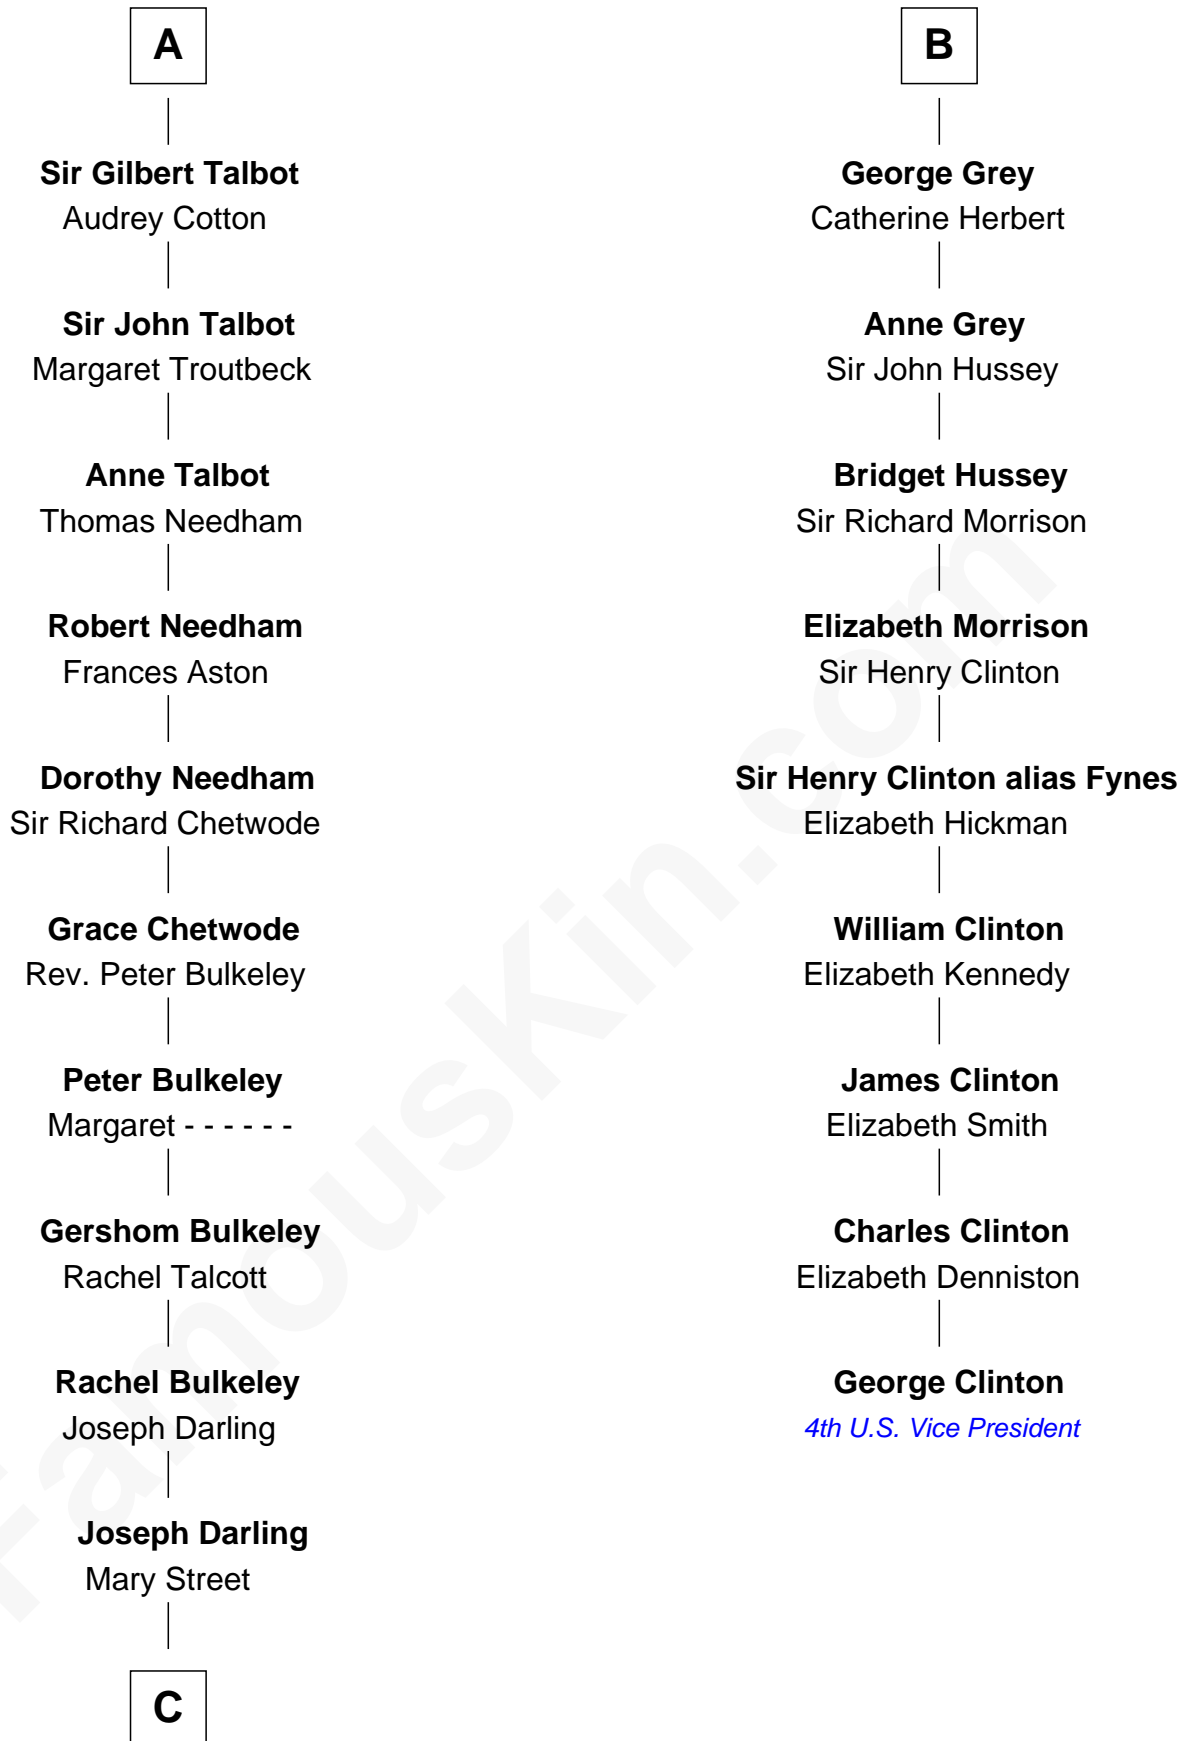

FamousKin.com
Relationship Chart of
Norman Rockwell
American Artist

15th cousin 6 times removed of
George Clinton
4th U.S. Vice President

Ferdinand III, King of Castile
 Joanna of Ponthieu

C

—
Rachel Darling

Runa Rockwell

—
Samuel Darling Rockwell

Orilla Janes Sherman

—
John William Rockwell

Phebe Boyce Waring

—
Jarvis Waring Rockwell

Anne Mary Hill

—
Norman Rockwell