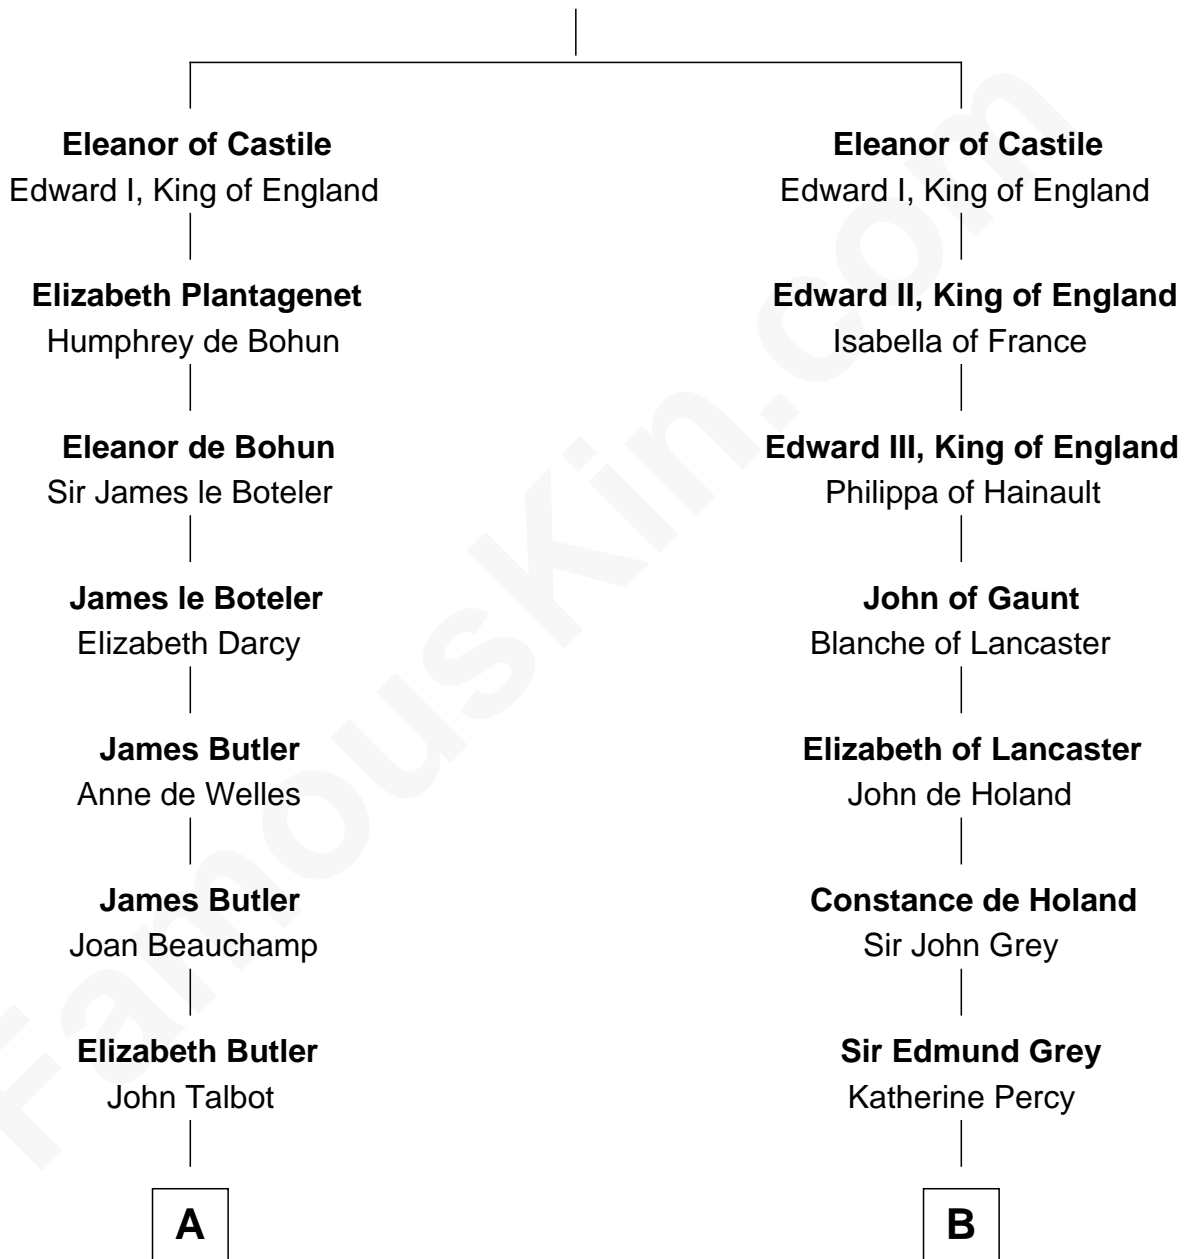

FamousKin.com
Relationship Chart of
Norman Rockwell
American Artist

15th cousin 6 times removed of
George Clinton
4th U.S. Vice President

Ferdinand III, King of Castile
 Joanna of Ponthieu

C

—
Rachel Darling

Runa Rockwell

—
Samuel Darling Rockwell

Orilla Janes Sherman

—
John William Rockwell

Phebe Boyce Waring

—
Jarvis Waring Rockwell

Anne Mary Hill

—
Norman Rockwell

American Artist

FamousKin.com