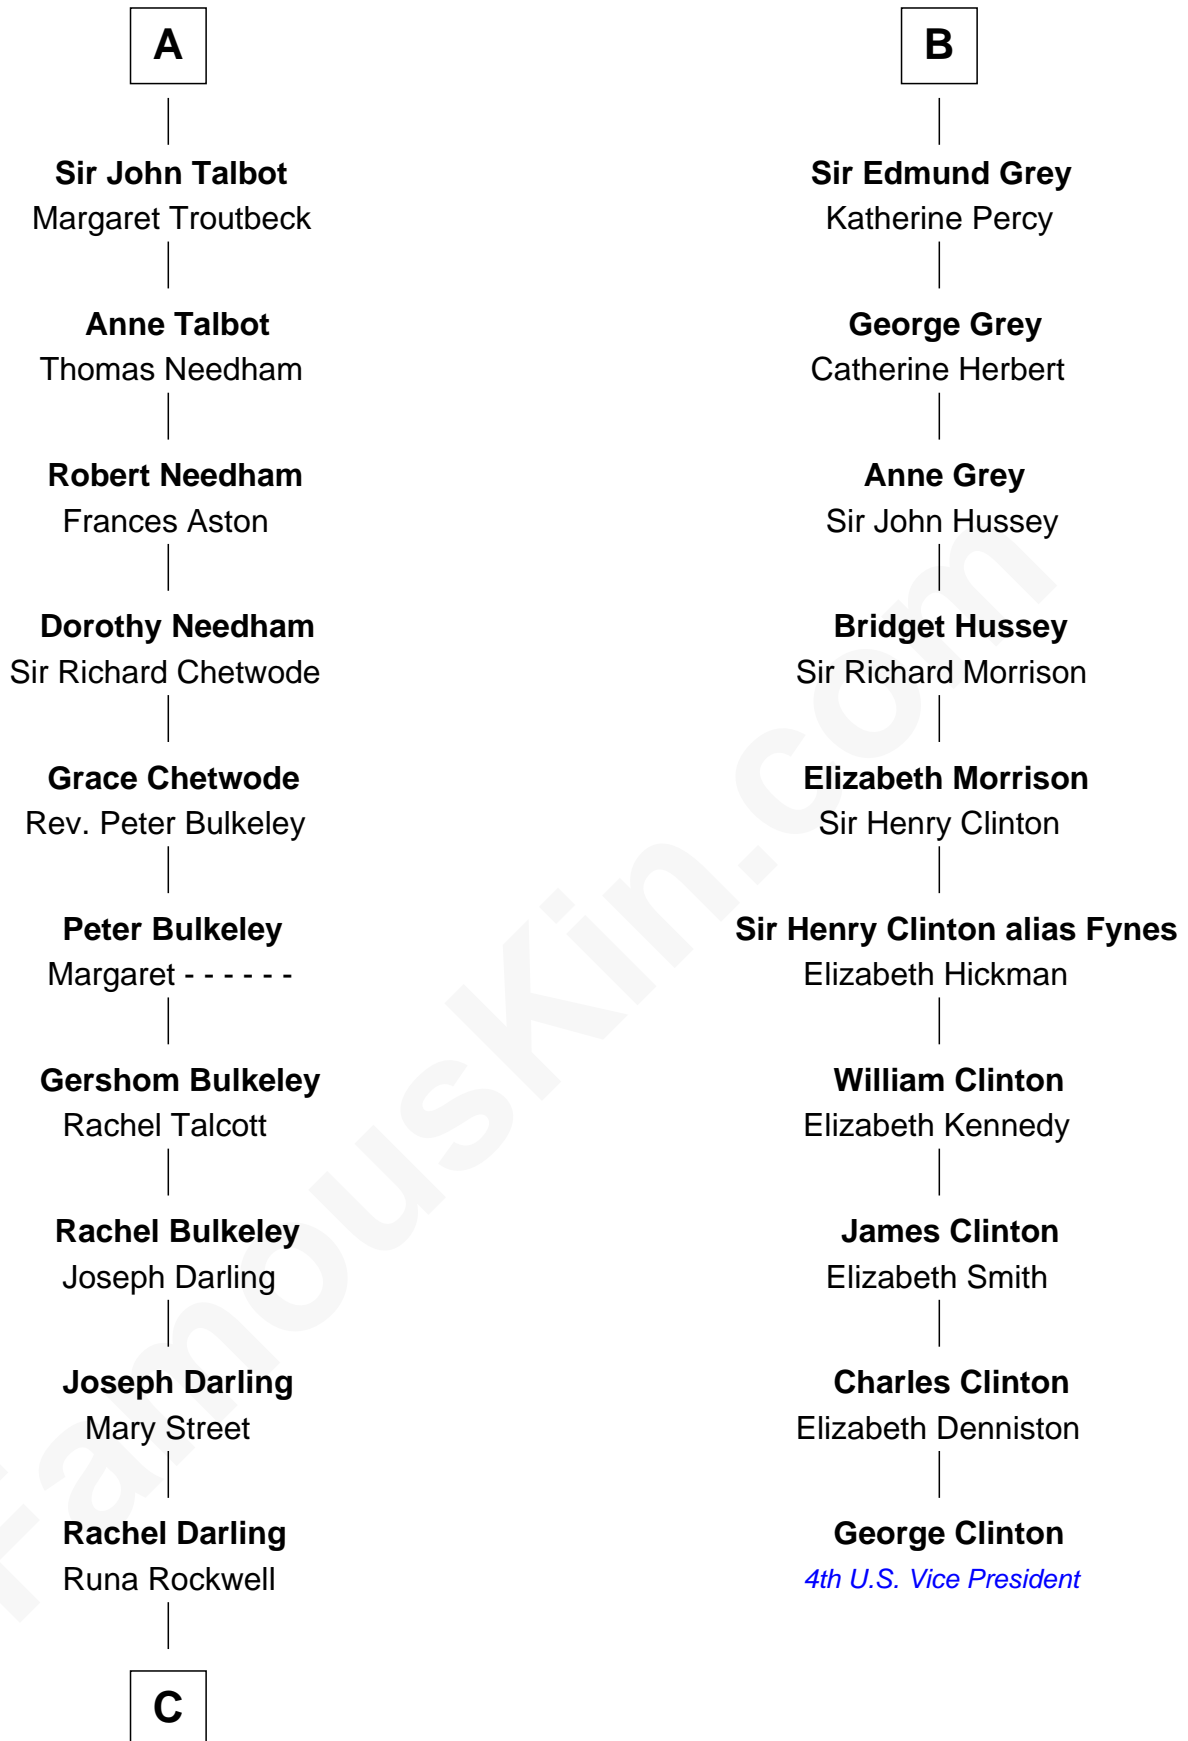

FamousKin.com
Relationship Chart of
Norman Rockwell
American Artist

16th cousin 4 times removed of
George Clinton
4th U.S. Vice President

C

—
Samuel Darling Rockwell

Orilla Janes Sherman

—
John William Rockwell

Phebe Boyce Waring

—
Jarvis Waring Rockwell

Anne Mary Hill

—
Norman Rockwell

American Artist

FamousKin.com