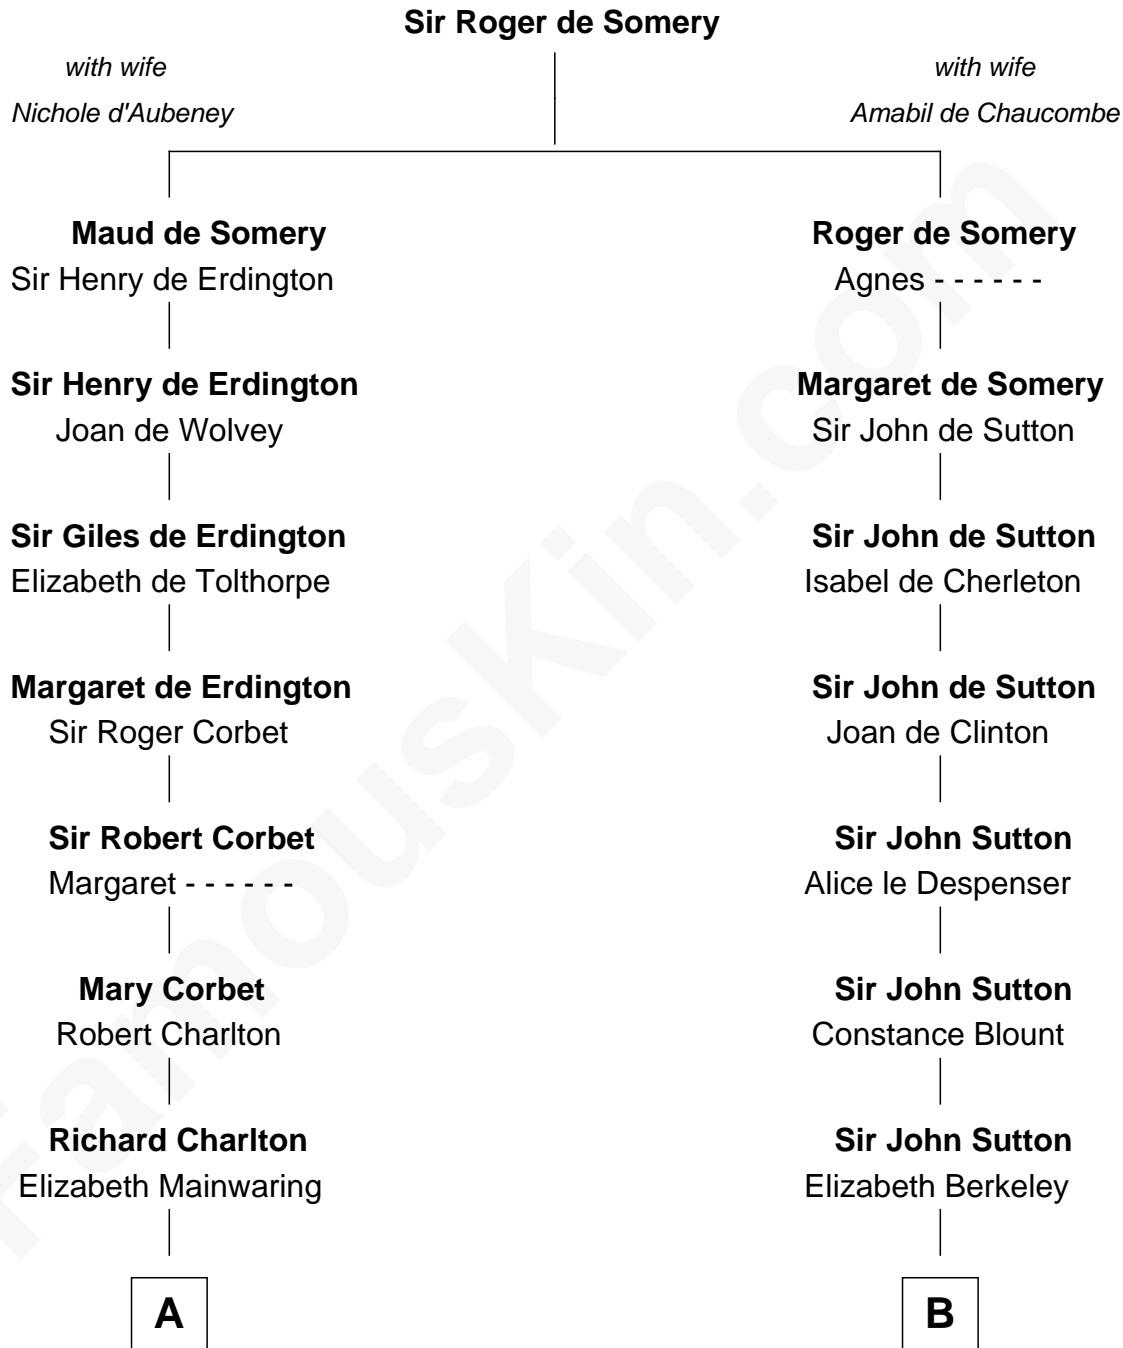

FamousKin.com
Relationship Chart of
Norman Rockwell
American Artist

17th cousin 2 times removed of

DeWitt Clinton
6th Governor of New York

C

—
John William Rockwell

Phebe Boyce Waring

—
Jarvis Waring Rockwell

Anne Mary Hill

—
Norman Rockwell

American Artist

FamousKin.com