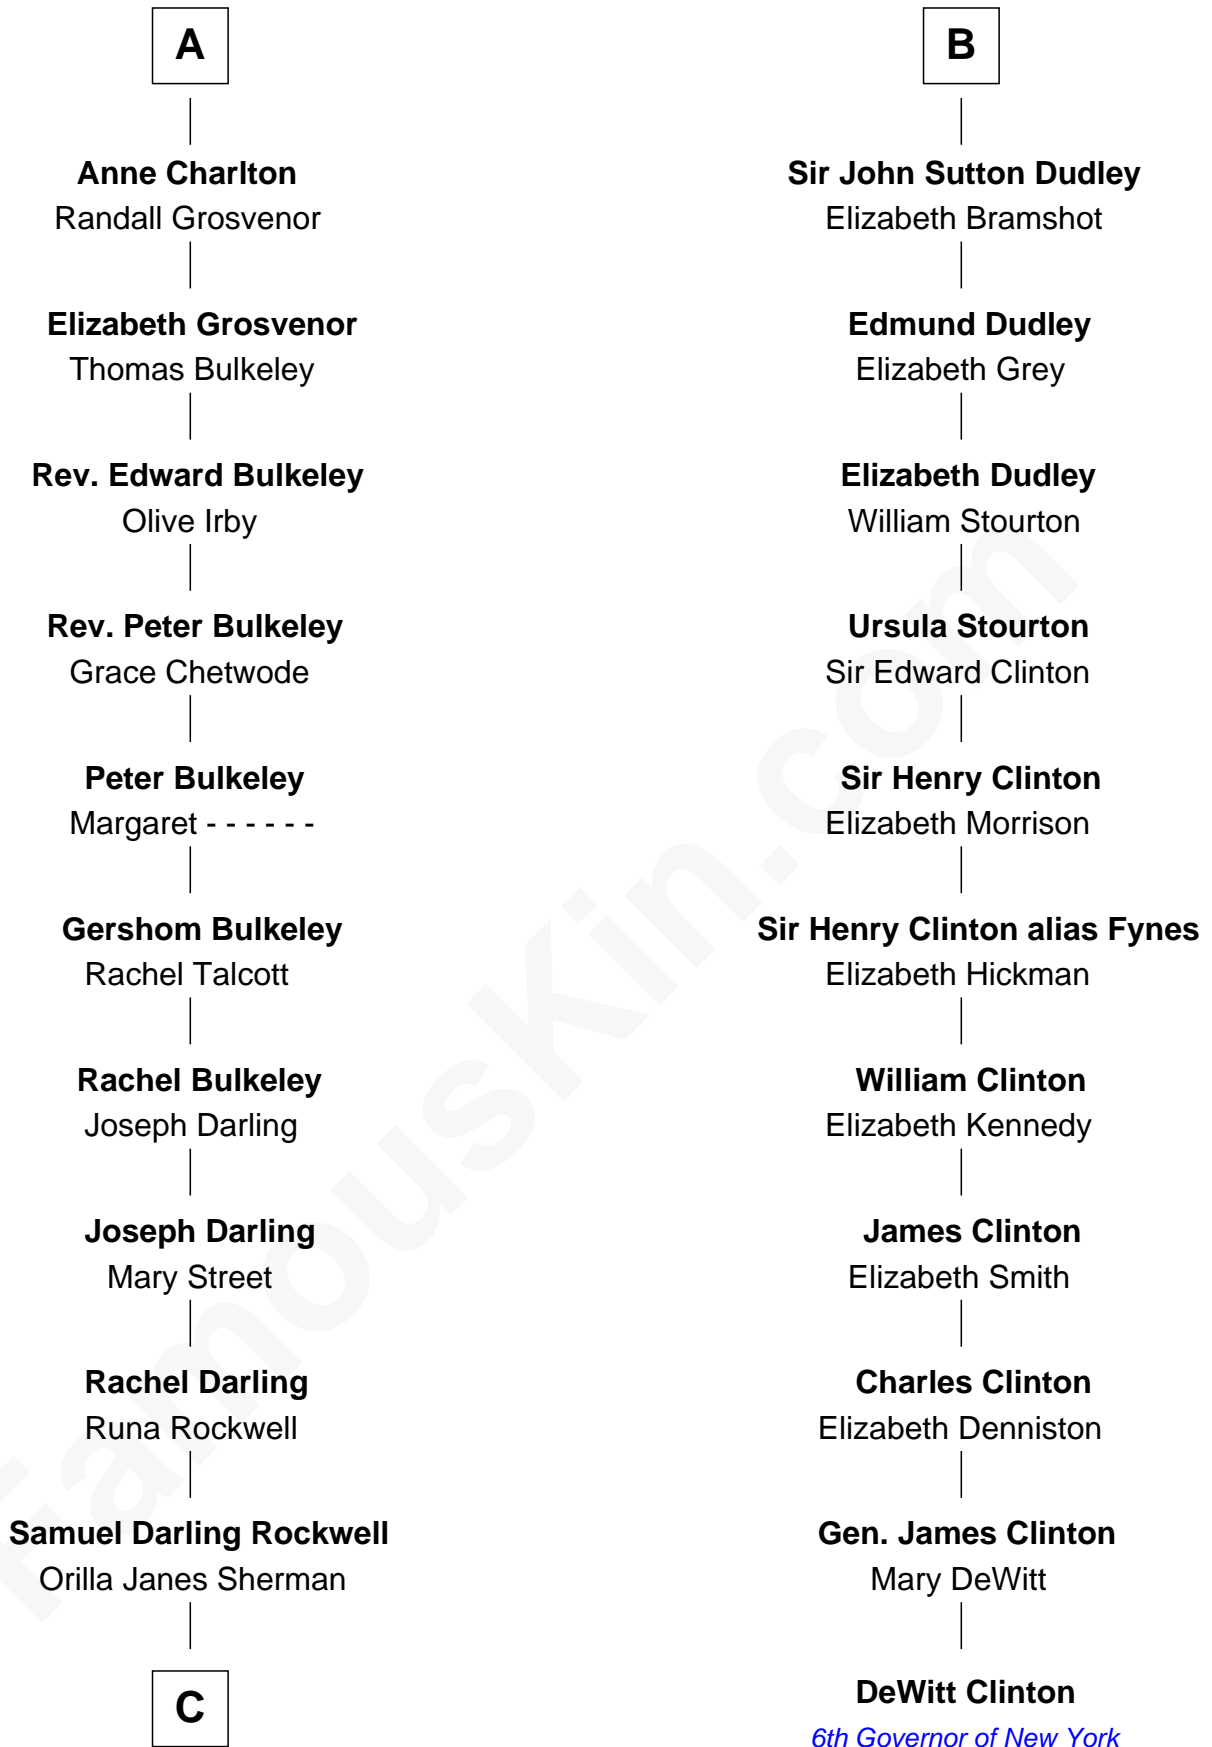

FamousKin.com
Relationship Chart of
Norman Rockwell
American Artist

17th cousin 2 times removed of

DeWitt Clinton
6th Governor of New York

C

—
John William Rockwell

Phebe Boyce Waring

—
Jarvis Waring Rockwell

Anne Mary Hill

—
Norman Rockwell

American Artist

FamousKin.com