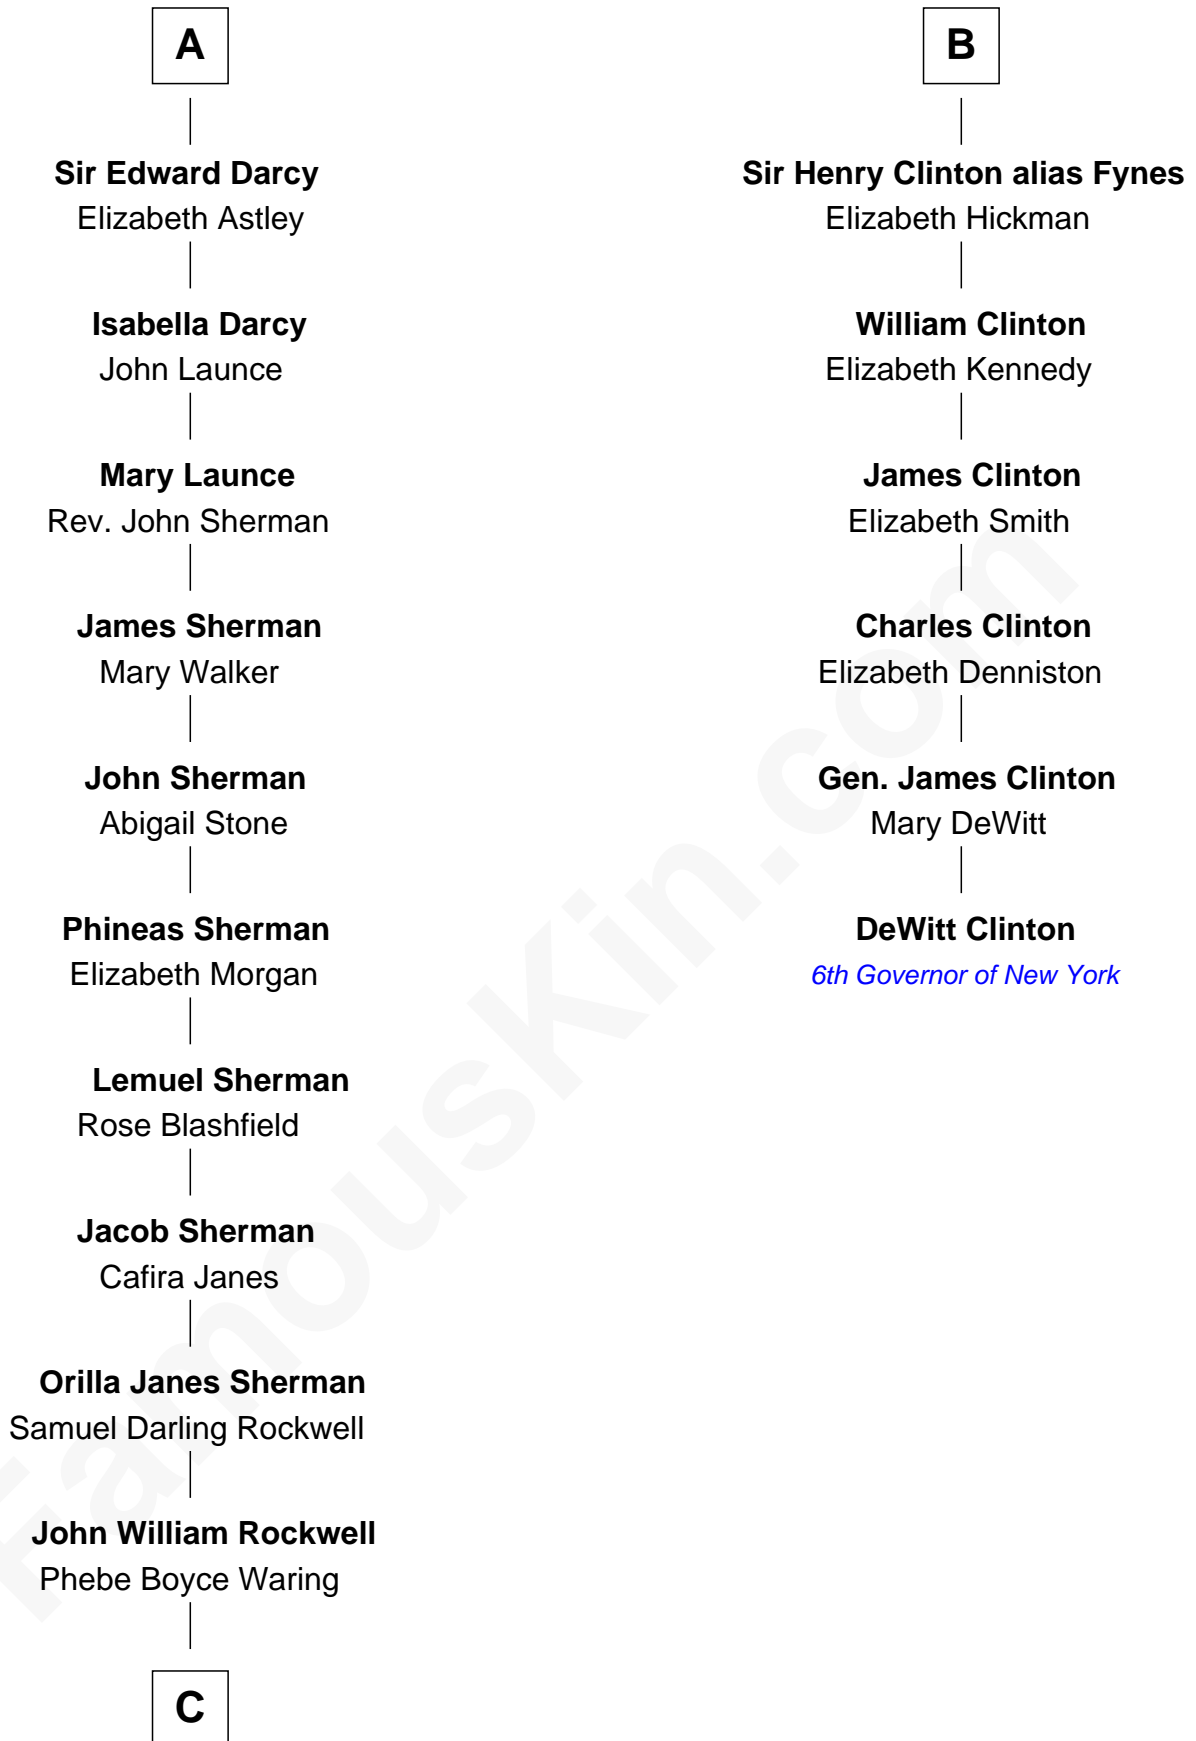

FamousKin.com
Relationship Chart of
Norman Rockwell
American Artist

12th cousin 6 times removed of

DeWitt Clinton
6th Governor of New York

C

—
Jarvis Waring Rockwell

Anne Mary Hill

—
Norman Rockwell

American Artist

FamousKin.com