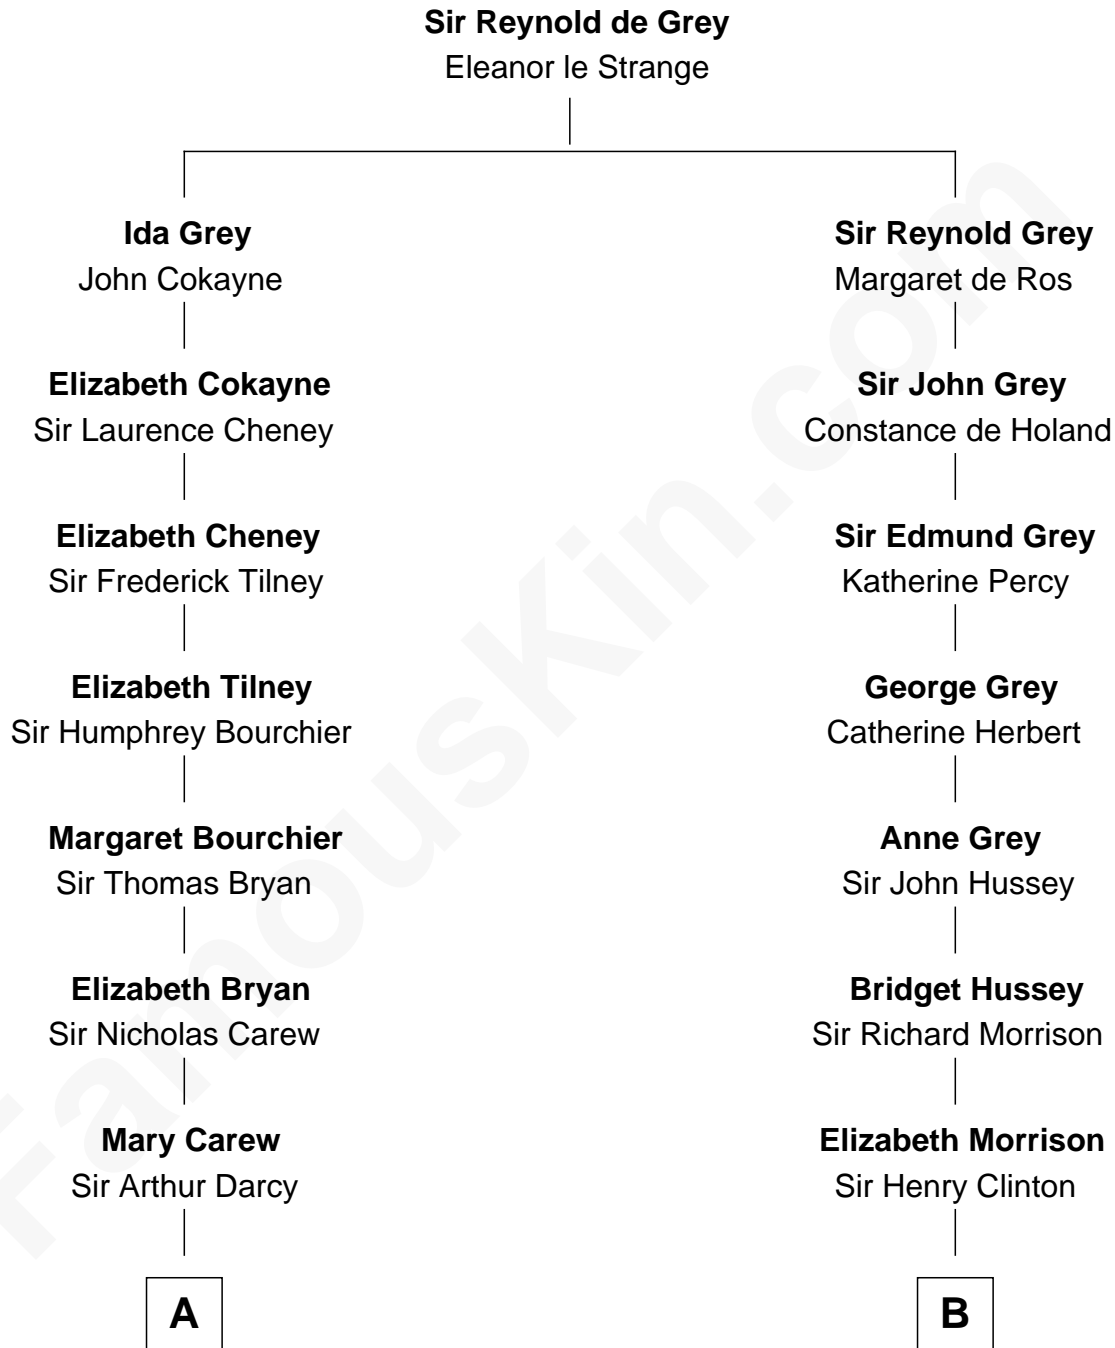

FamousKin.com
Relationship Chart of
Norman Rockwell
American Artist

12th cousin 6 times removed of

DeWitt Clinton
6th Governor of New York

C

—
Jarvis Waring Rockwell

Anne Mary Hill

—
Norman Rockwell

American Artist