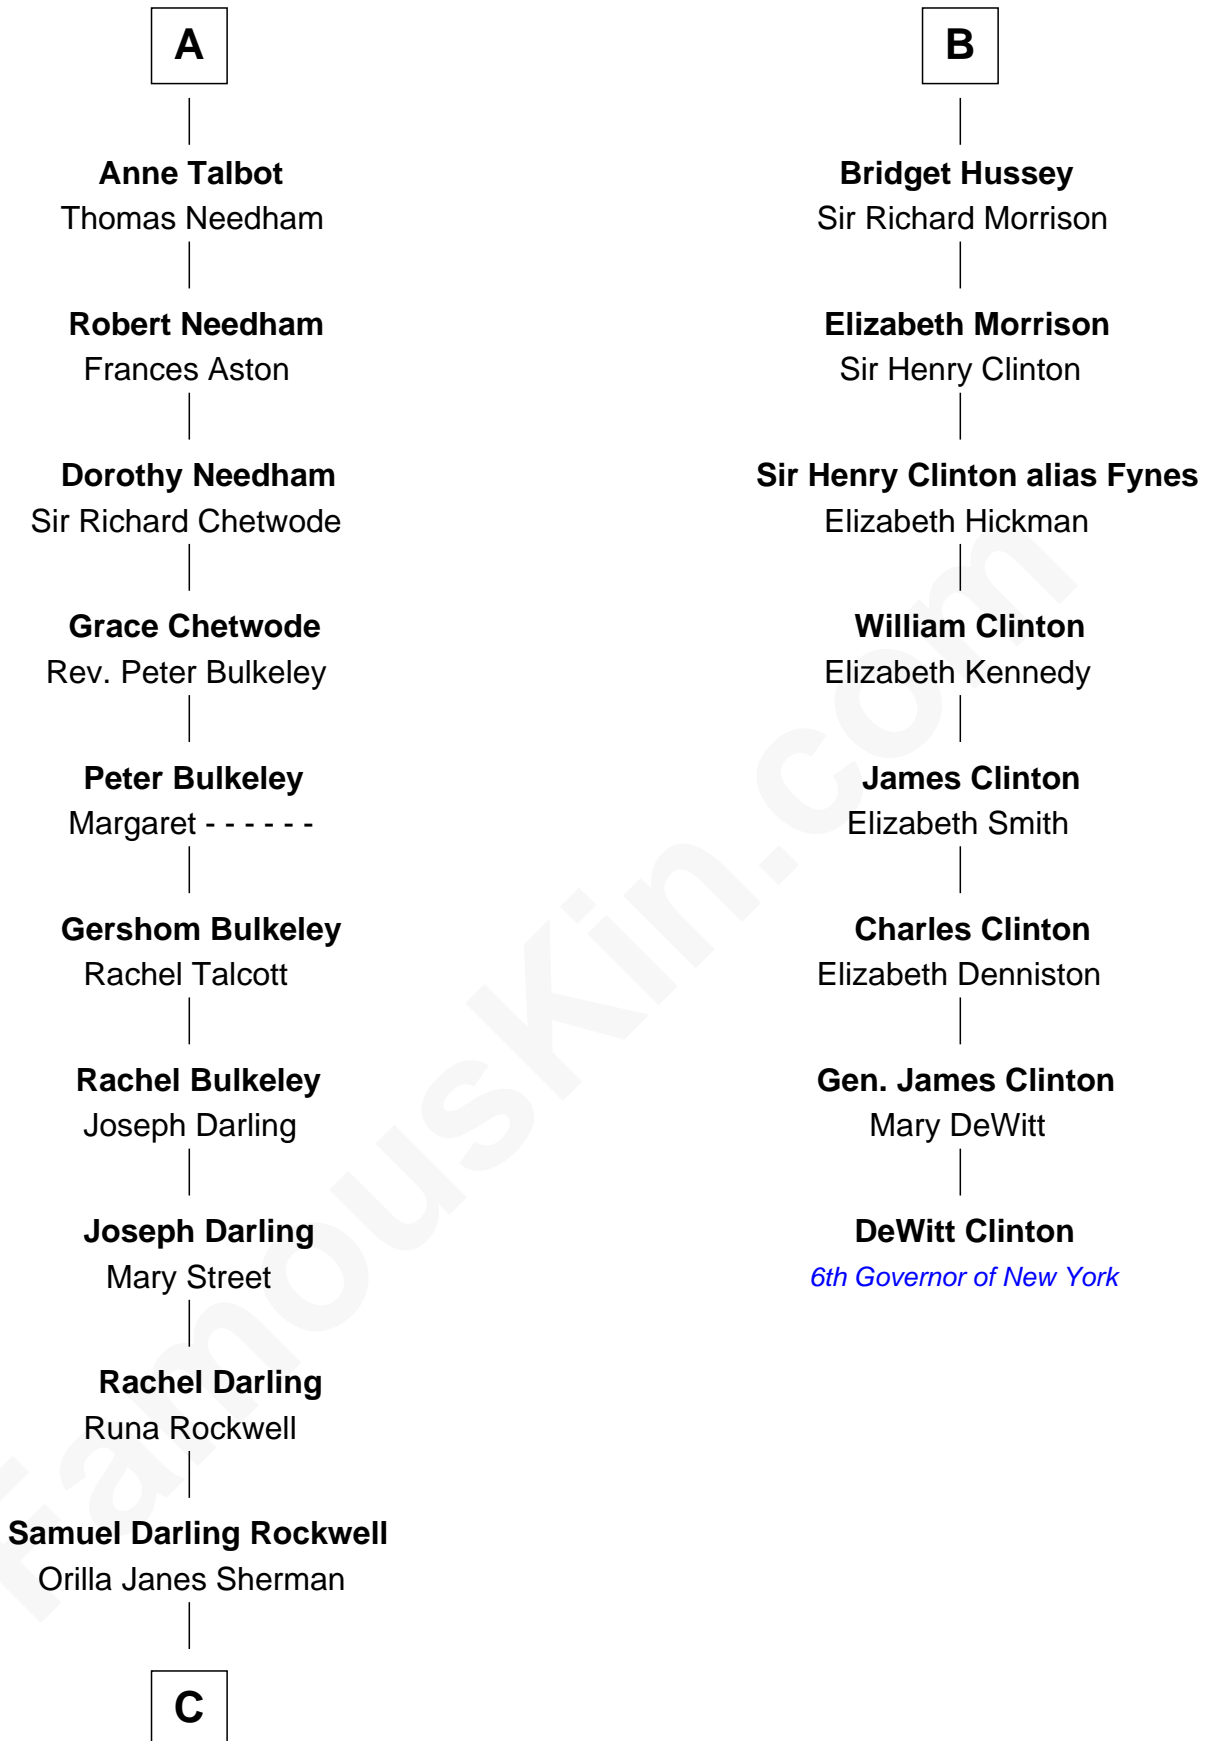

FamousKin.com
Relationship Chart of
Norman Rockwell
American Artist

14th cousin 5 times removed of

DeWitt Clinton
6th Governor of New York

C

—
John William Rockwell

Phebe Boyce Waring

—
Jarvis Waring Rockwell

Anne Mary Hill

—
Norman Rockwell

American Artist

FamousKin.com