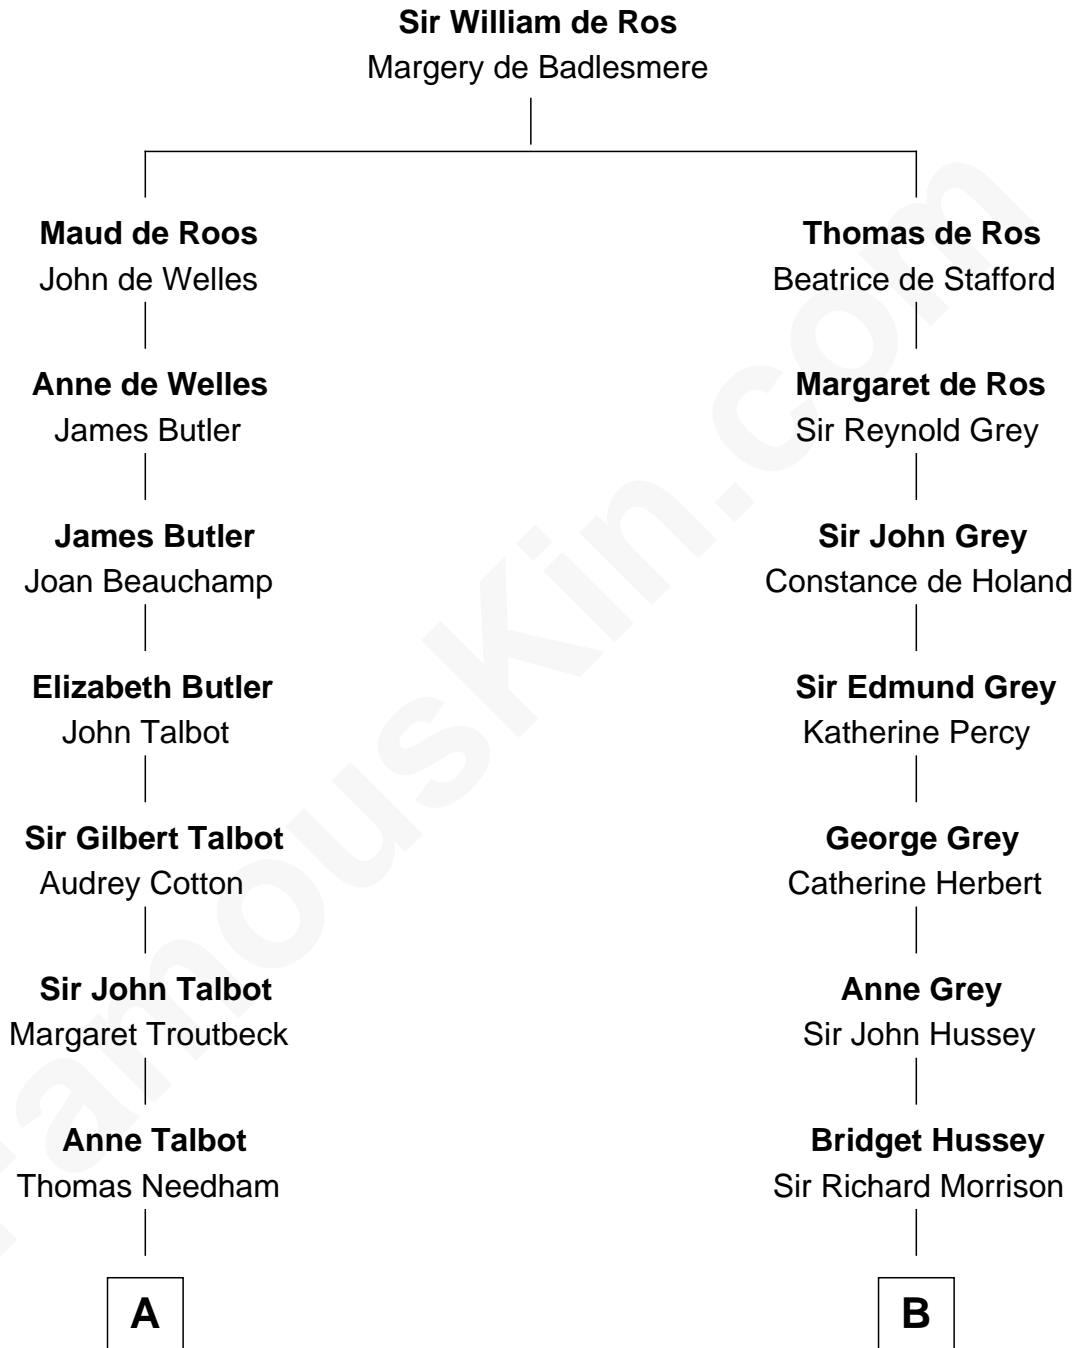

FamousKin.com
Relationship Chart of
Norman Rockwell
American Artist

13th cousin 5 times removed of

DeWitt Clinton
6th Governor of New York

C

—
Jarvis Waring Rockwell

Anne Mary Hill

—
Norman Rockwell

American Artist

FamousKin.com