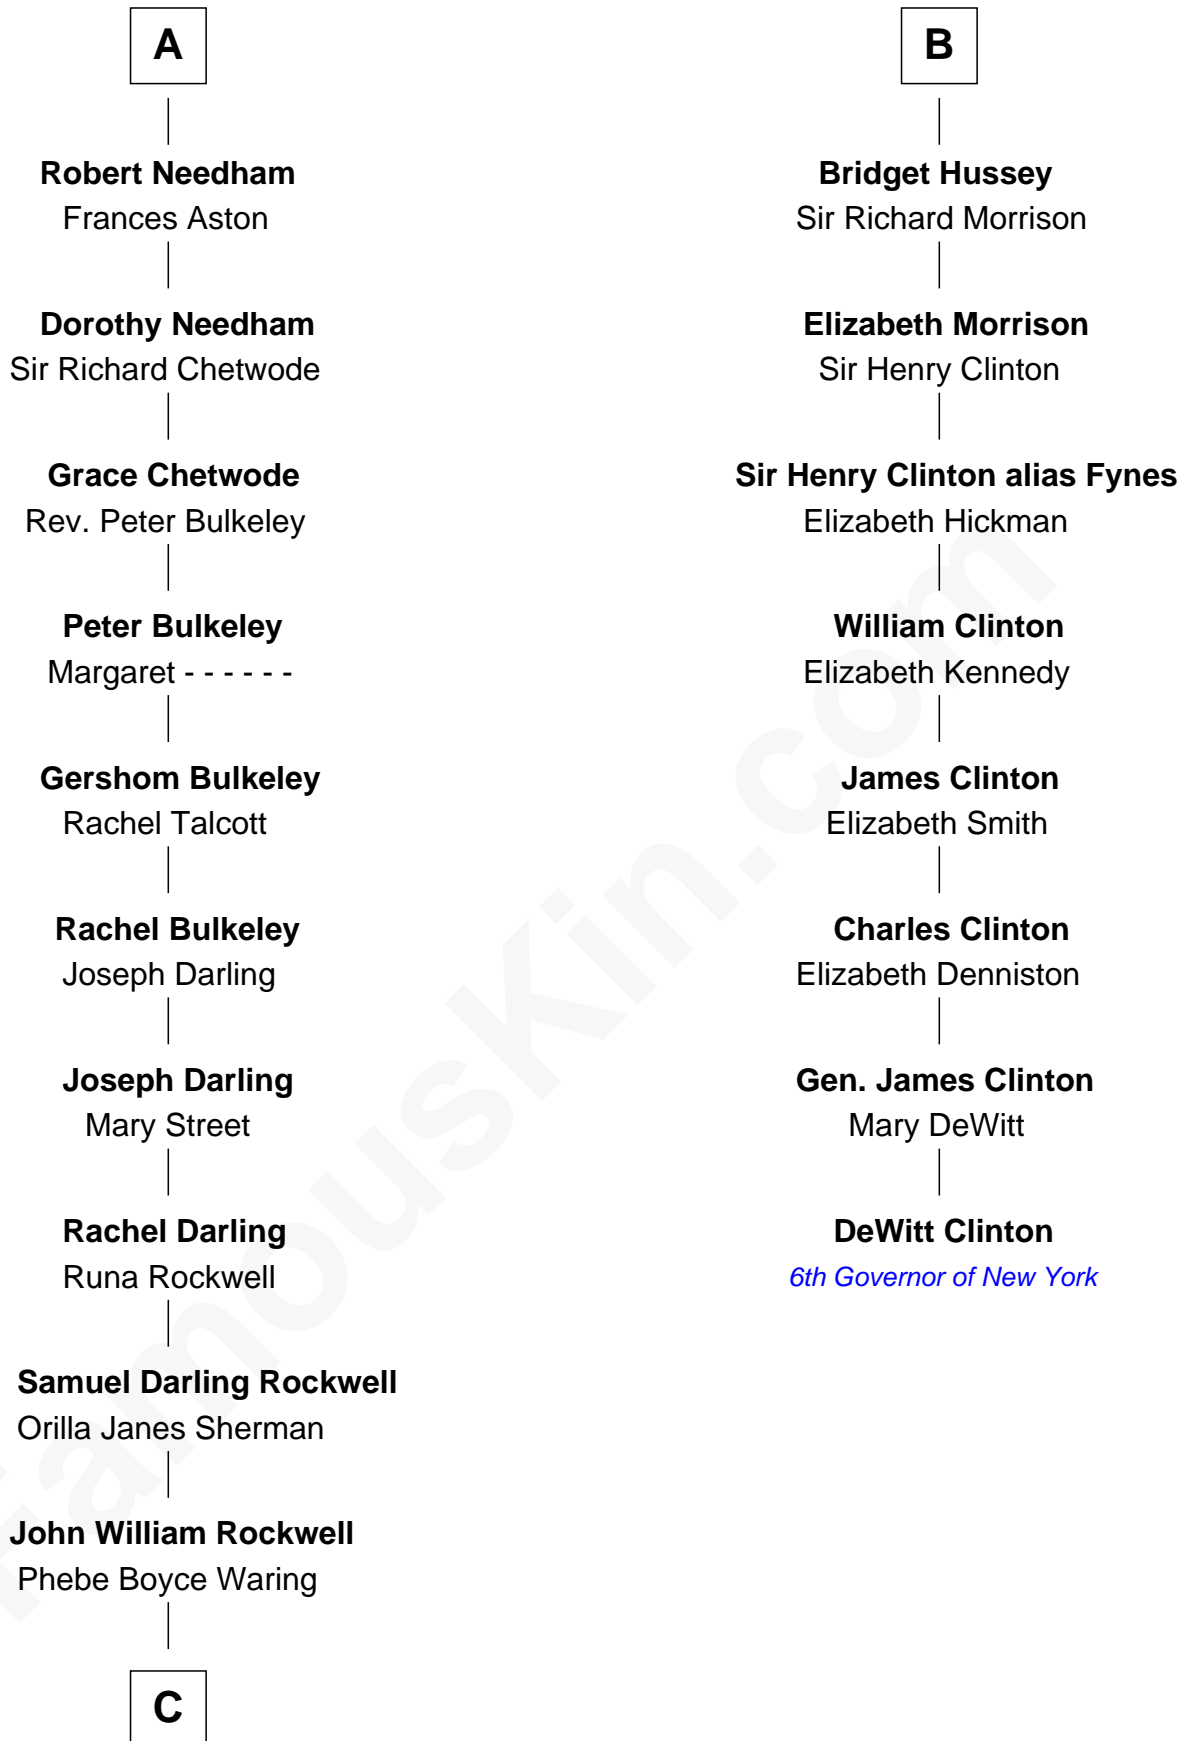

FamousKin.com
Relationship Chart of
Norman Rockwell
American Artist

14th cousin 4 times removed of

DeWitt Clinton
6th Governor of New York

C

—
Jarvis Waring Rockwell

Anne Mary Hill

—
Norman Rockwell

American Artist