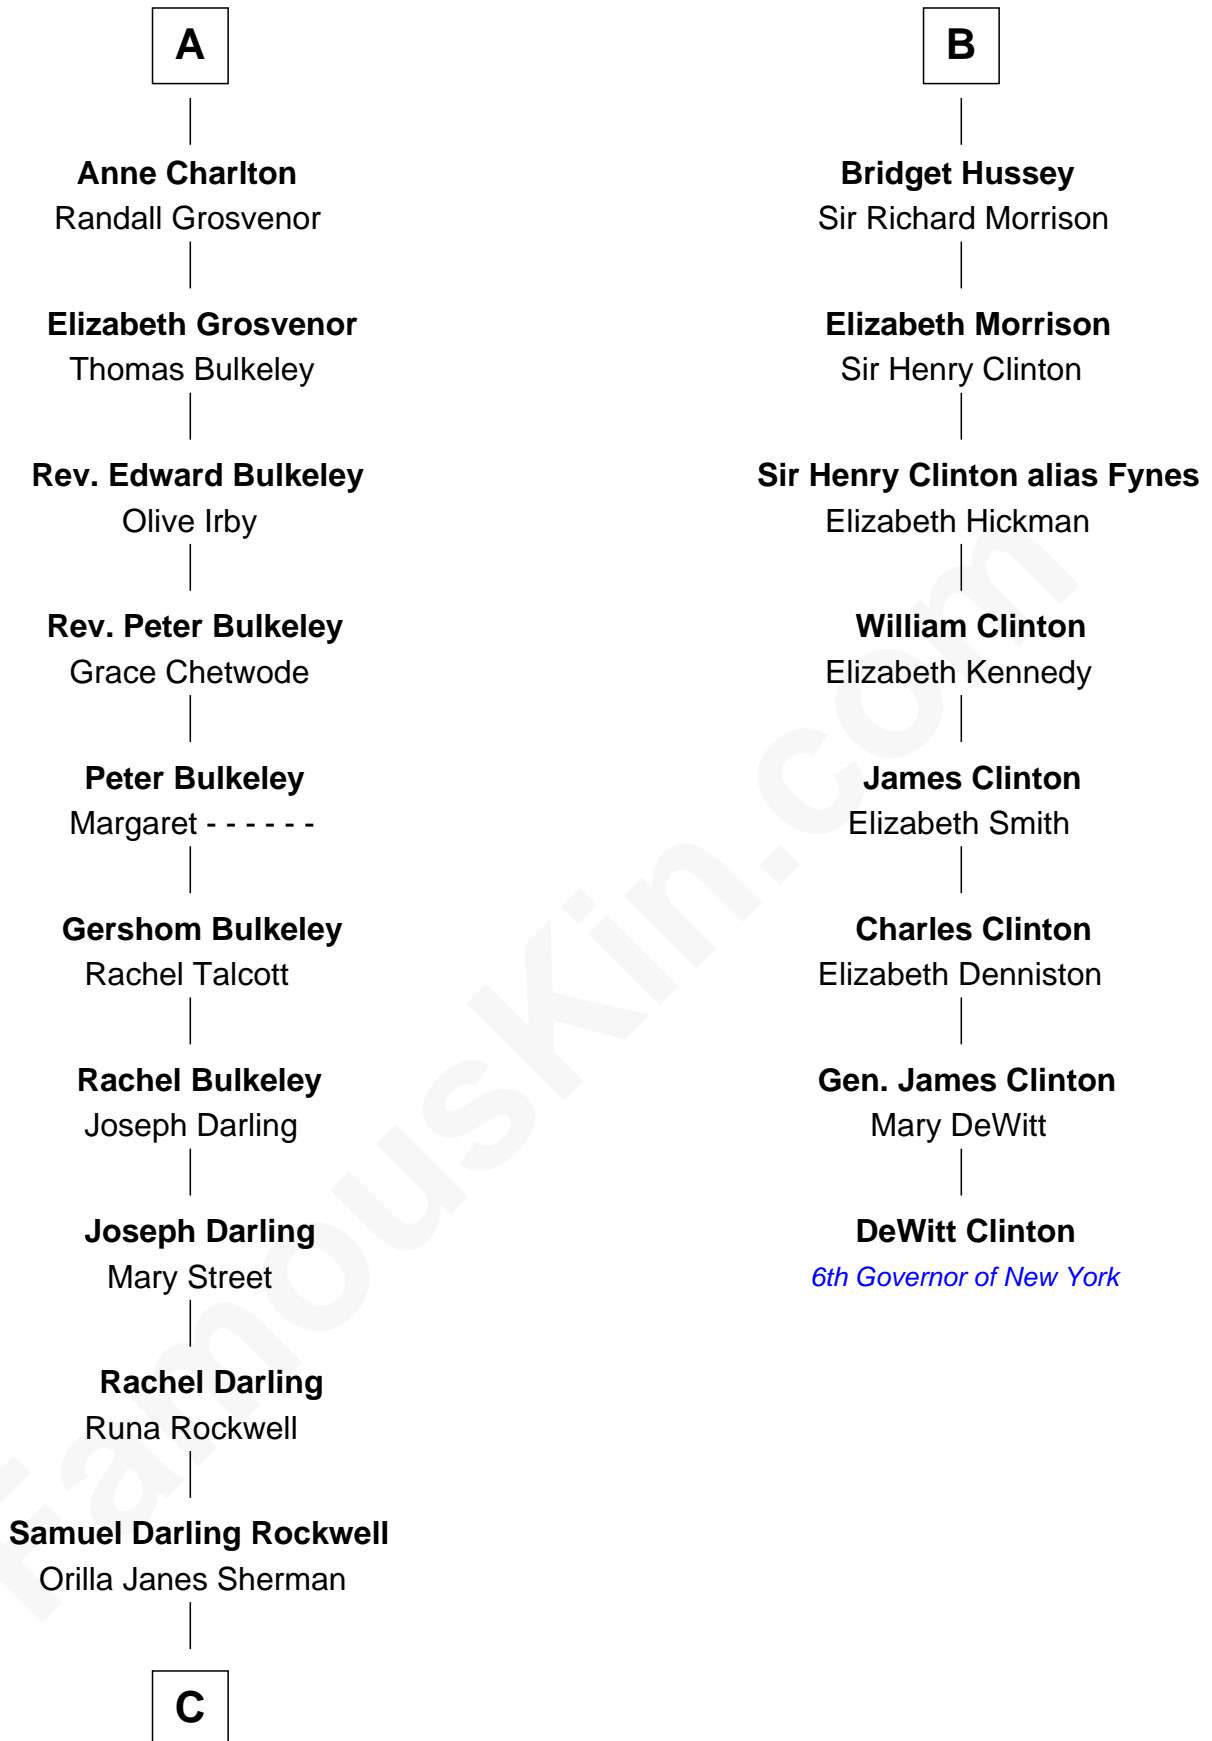

FamousKin.com
Relationship Chart of
Norman Rockwell
American Artist

14th cousin 5 times removed of
DeWitt Clinton
6th Governor of New York

C

—
John William Rockwell

Phebe Boyce Waring

—
Jarvis Waring Rockwell

Anne Mary Hill

—
Norman Rockwell

American Artist

FamousKin.com