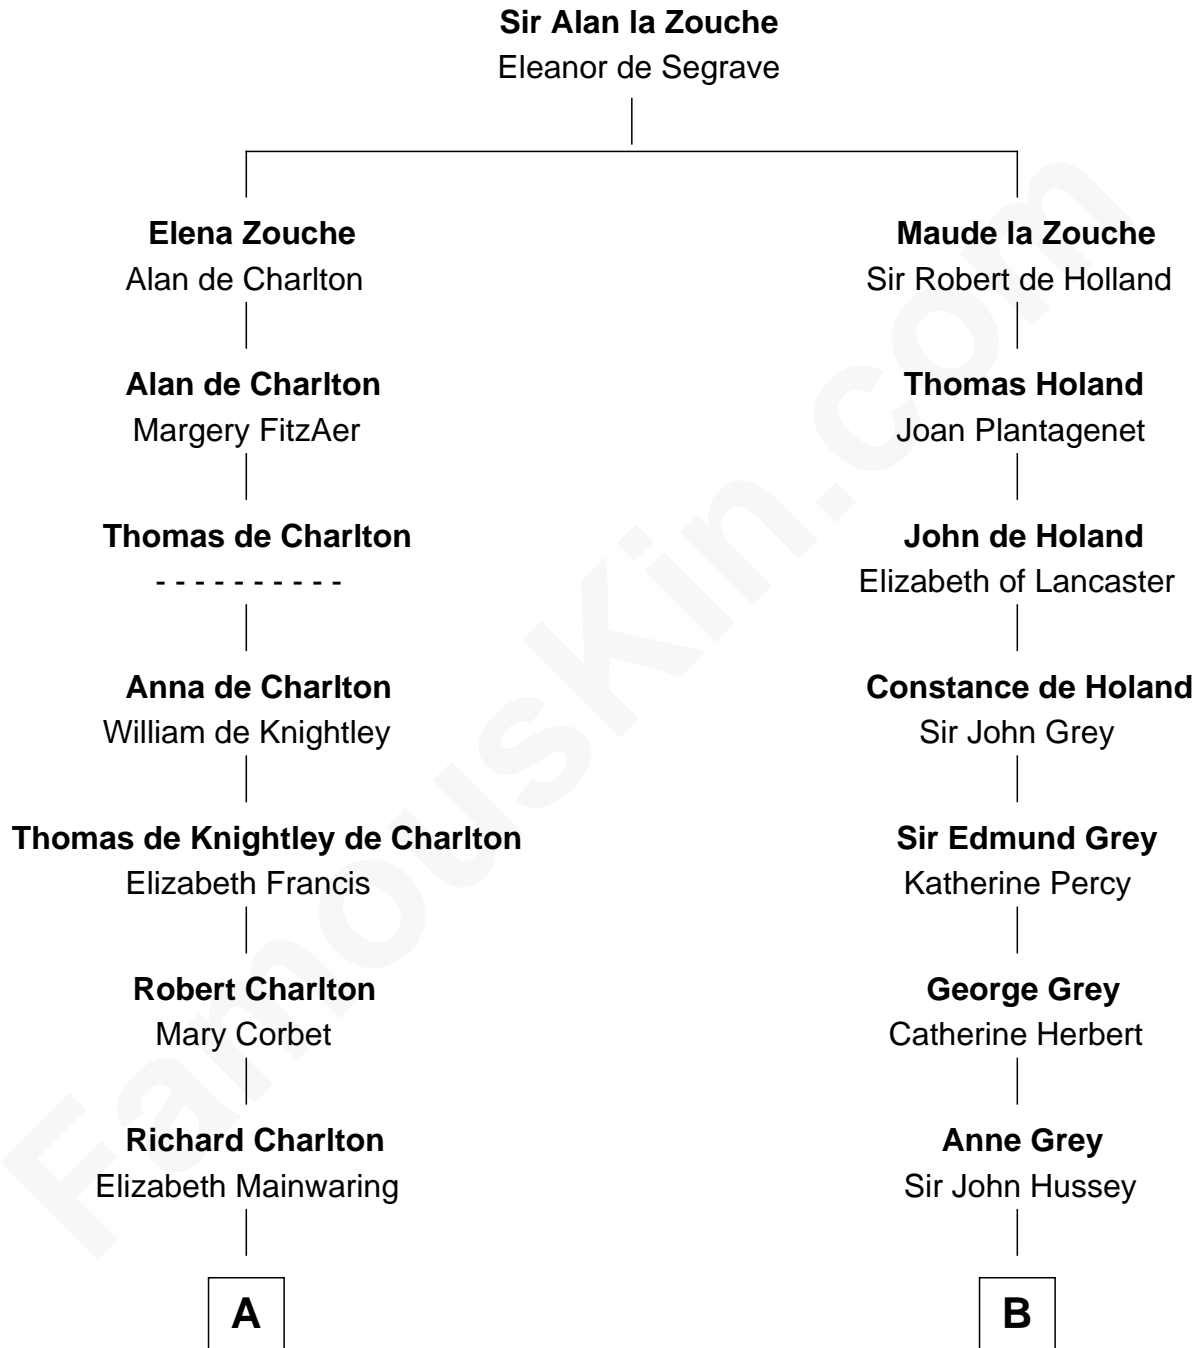

FamousKin.com
Relationship Chart of
Norman Rockwell
American Artist

14th cousin 5 times removed of
DeWitt Clinton
6th Governor of New York

C

—
John William Rockwell

Phebe Boyce Waring

—
Jarvis Waring Rockwell

Anne Mary Hill

—
Norman Rockwell

American Artist

FamousKin.com