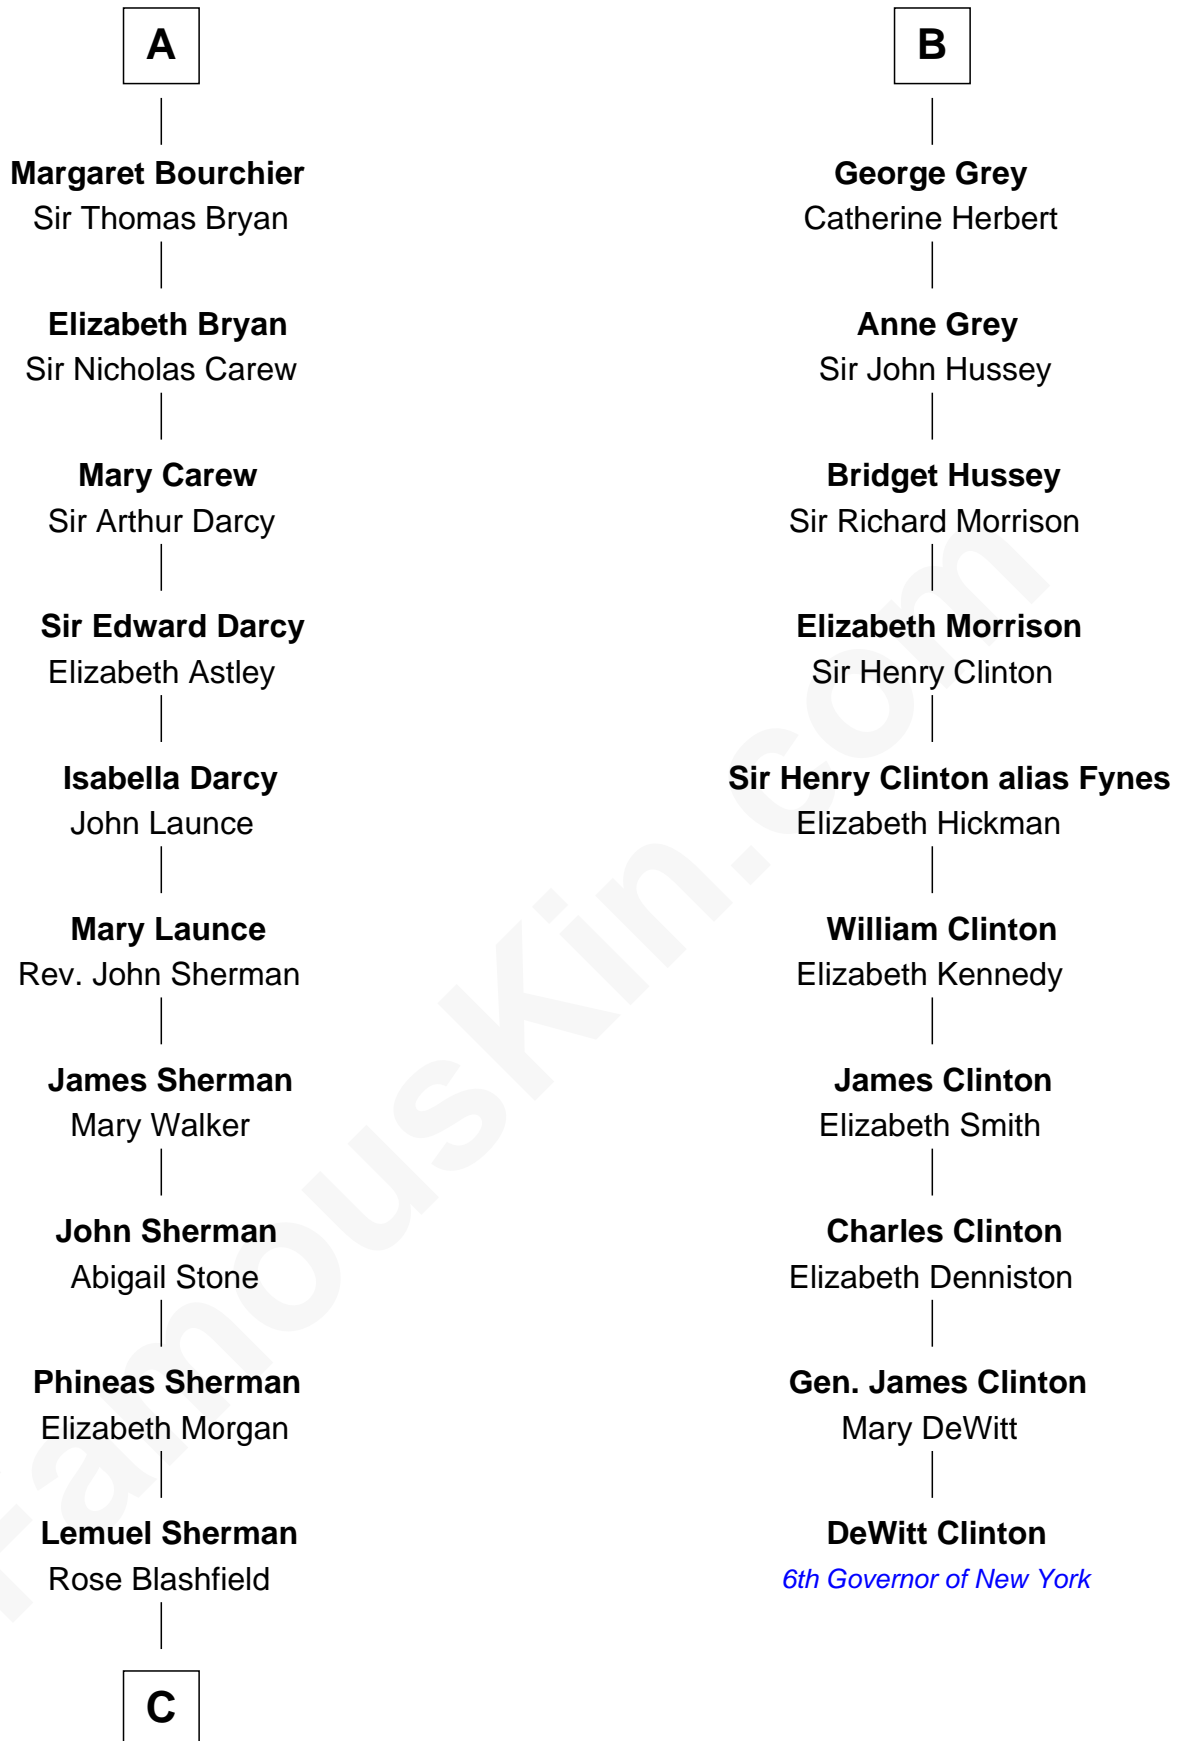

FamousKin.com
Relationship Chart of
Norman Rockwell
American Artist

16th cousin 5 times removed of

DeWitt Clinton
6th Governor of New York

C

—
Jacob Sherman

Cafira Janes

—
Orilla Janes Sherman
Samuel Darling Rockwell

—
John William Rockwell
Phebe Boyce Waring

—
Jarvis Waring Rockwell
Anne Mary Hill

—
Norman Rockwell
American Artist

FamousKin.com