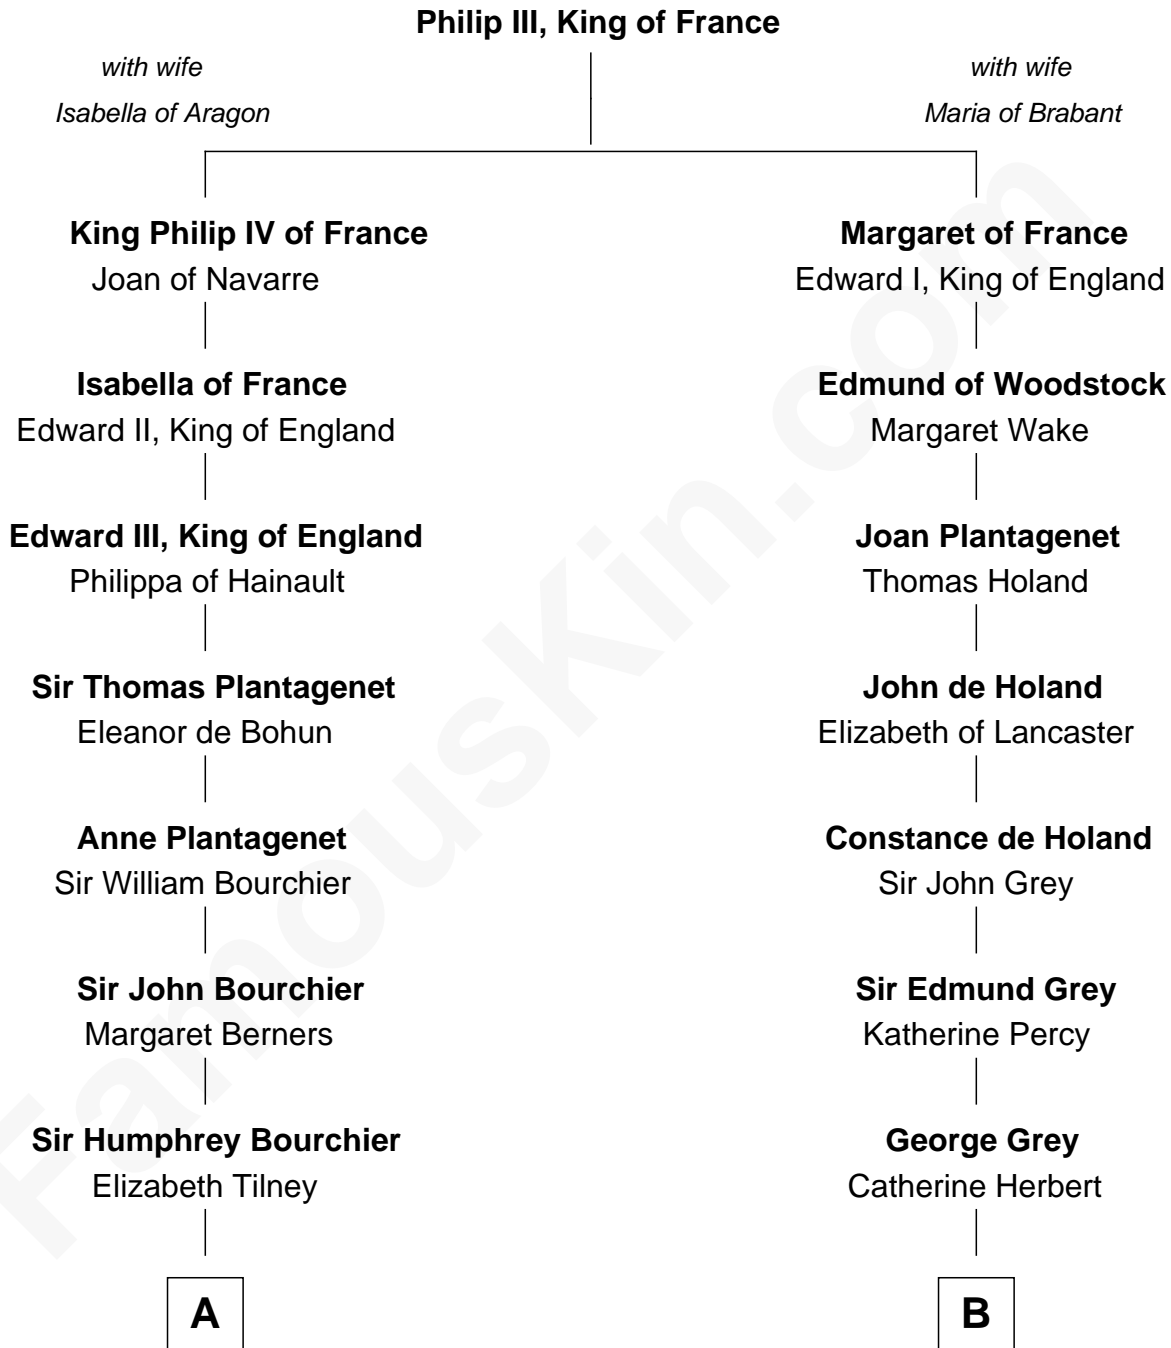

FamousKin.com
Relationship Chart of
Norman Rockwell
American Artist

15th cousin 6 times removed of

DeWitt Clinton
6th Governor of New York

C

—
Jacob Sherman

Cafira Janes

—
Orilla Janes Sherman
Samuel Darling Rockwell

—
John William Rockwell
Phebe Boyce Waring

—
Jarvis Waring Rockwell
Anne Mary Hill

—
Norman Rockwell
American Artist

FamousKin.com