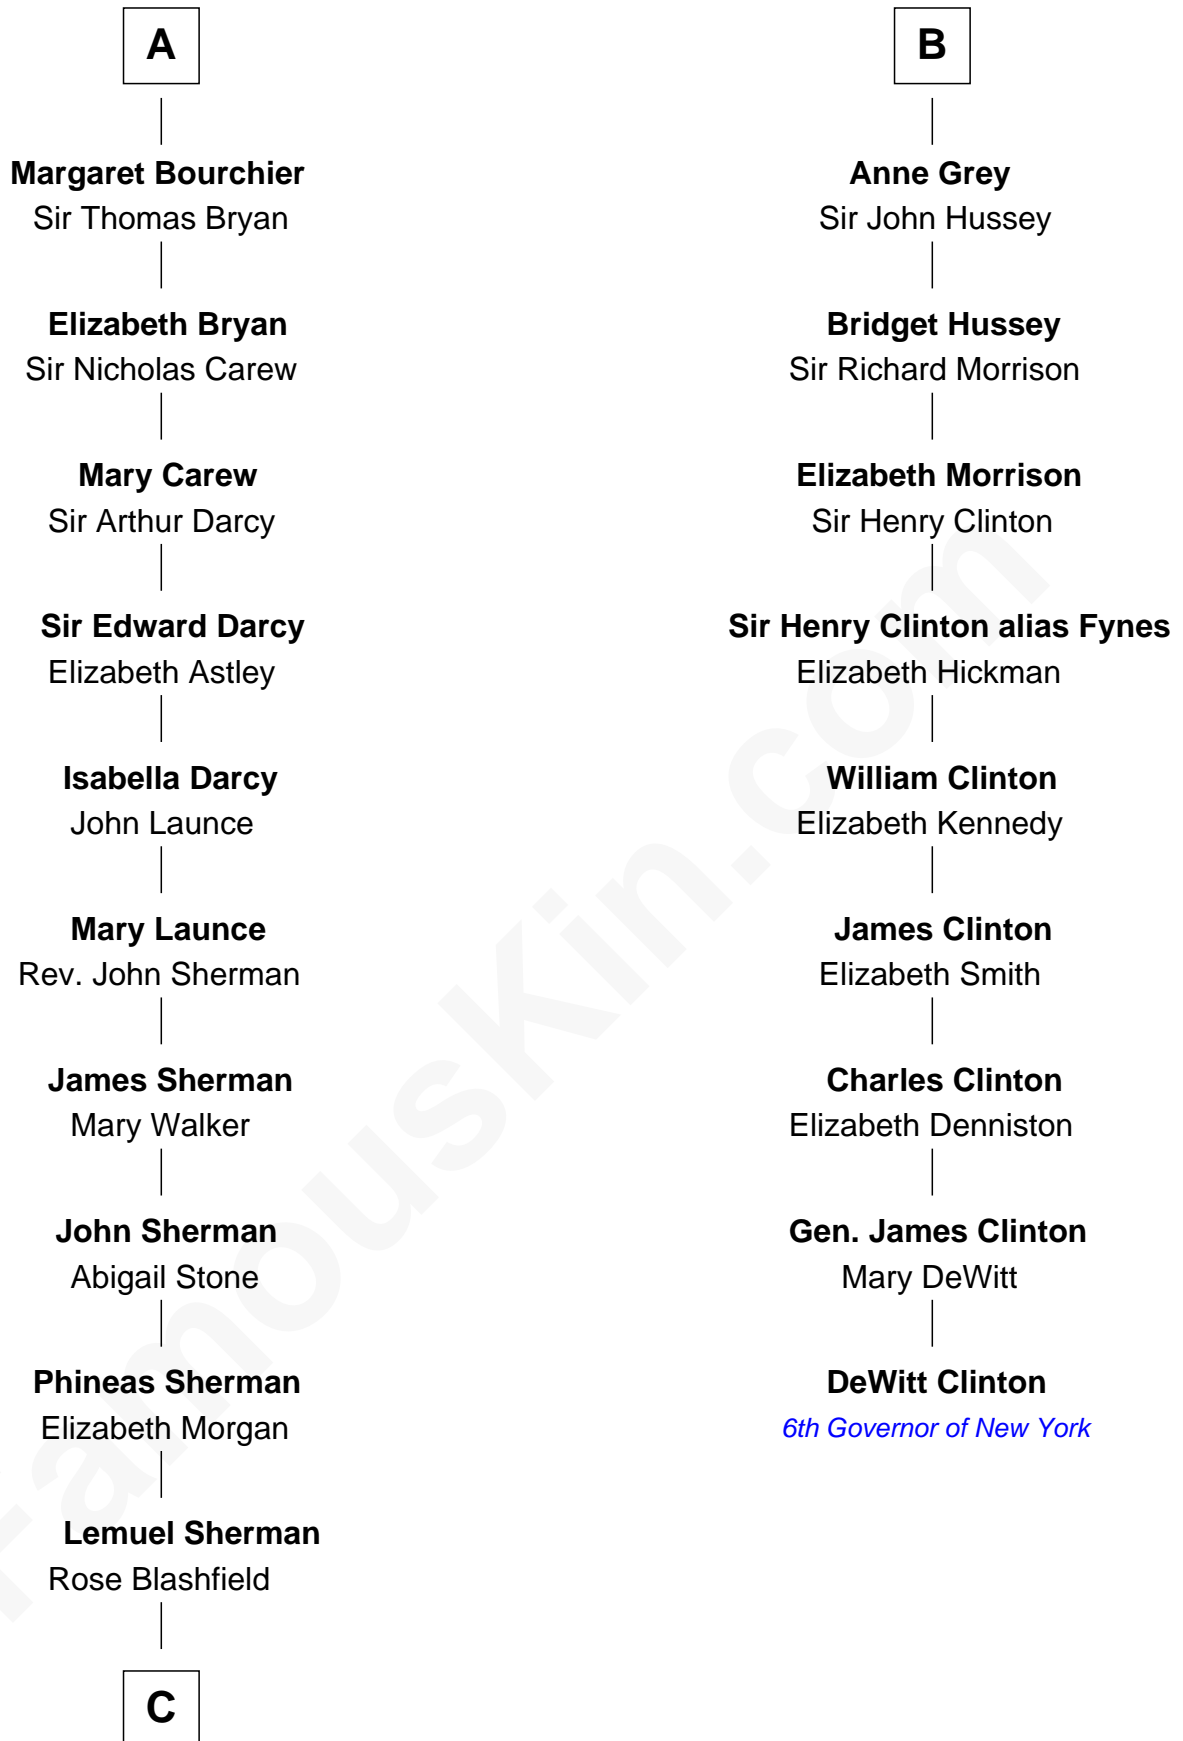

FamousKin.com
Relationship Chart of
Norman Rockwell
American Artist

15th cousin 6 times removed of

DeWitt Clinton
6th Governor of New York

C

—
Jacob Sherman

Cafira Janes

—
Orilla Janes Sherman
Samuel Darling Rockwell

—
John William Rockwell
Phebe Boyce Waring

—
Jarvis Waring Rockwell
Anne Mary Hill

—
Norman Rockwell
American Artist

FamousKin.com