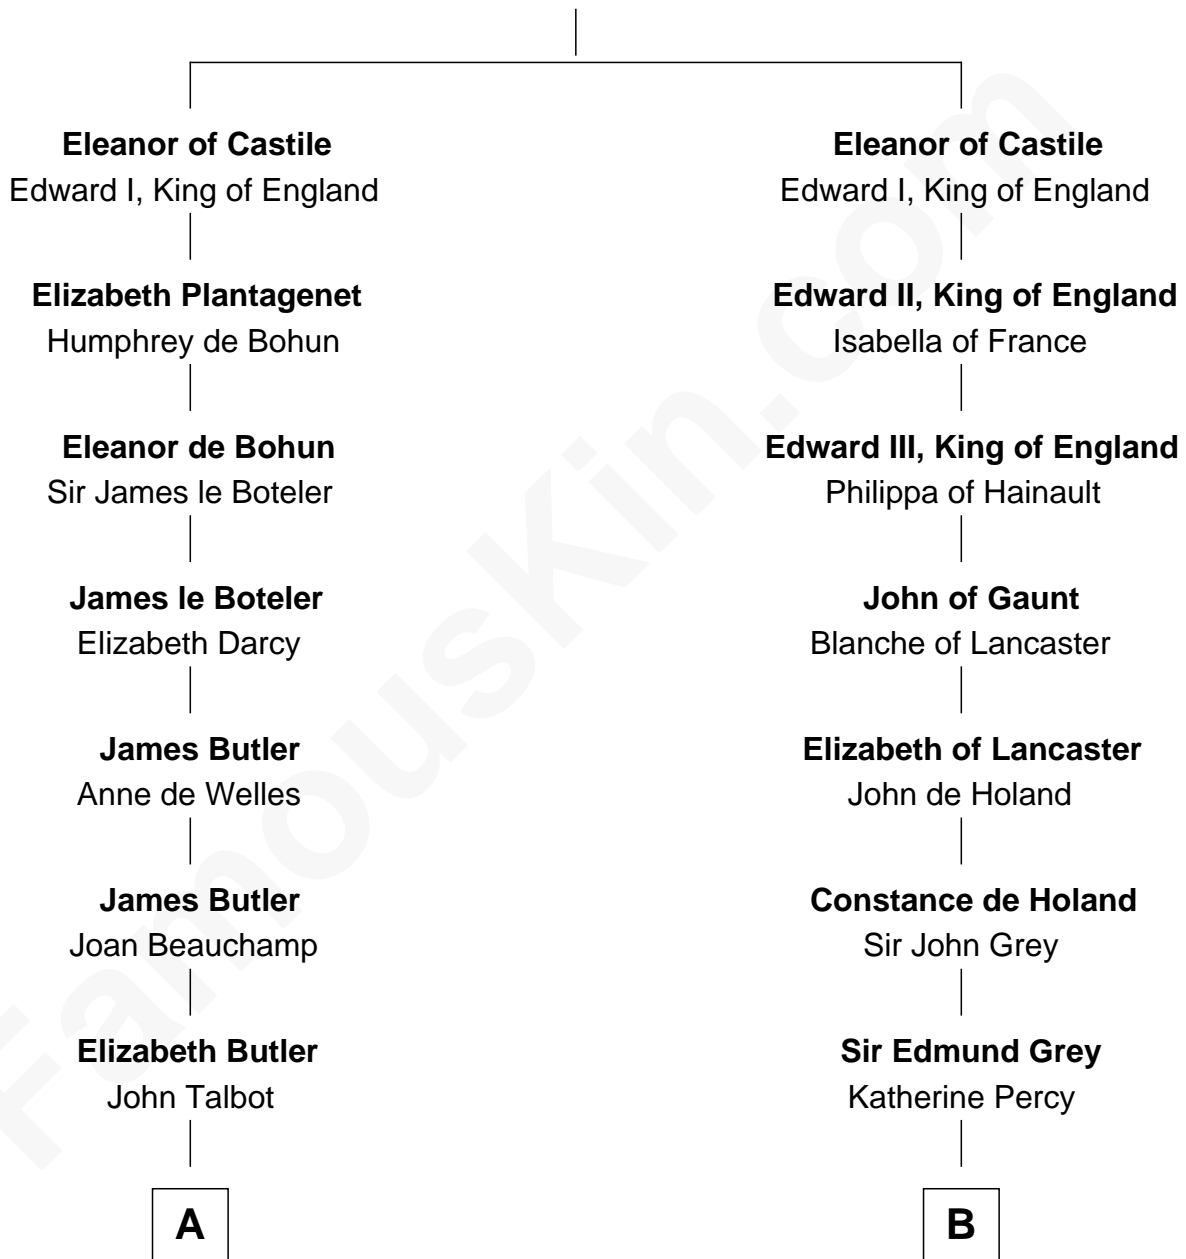

FamousKin.com
Relationship Chart of
Norman Rockwell
American Artist

16th cousin 5 times removed of

DeWitt Clinton
6th Governor of New York

Ferdinand III, King of Castile
 Joanna of Ponthieu

C

—
Rachel Darling
Runa Rockwell

—
Samuel Darling Rockwell
Orilla Janes Sherman

—
John William Rockwell
Phebe Boyce Waring

—
Jarvis Waring Rockwell
Anne Mary Hill

—
Norman Rockwell
American Artist

FamousKin.com