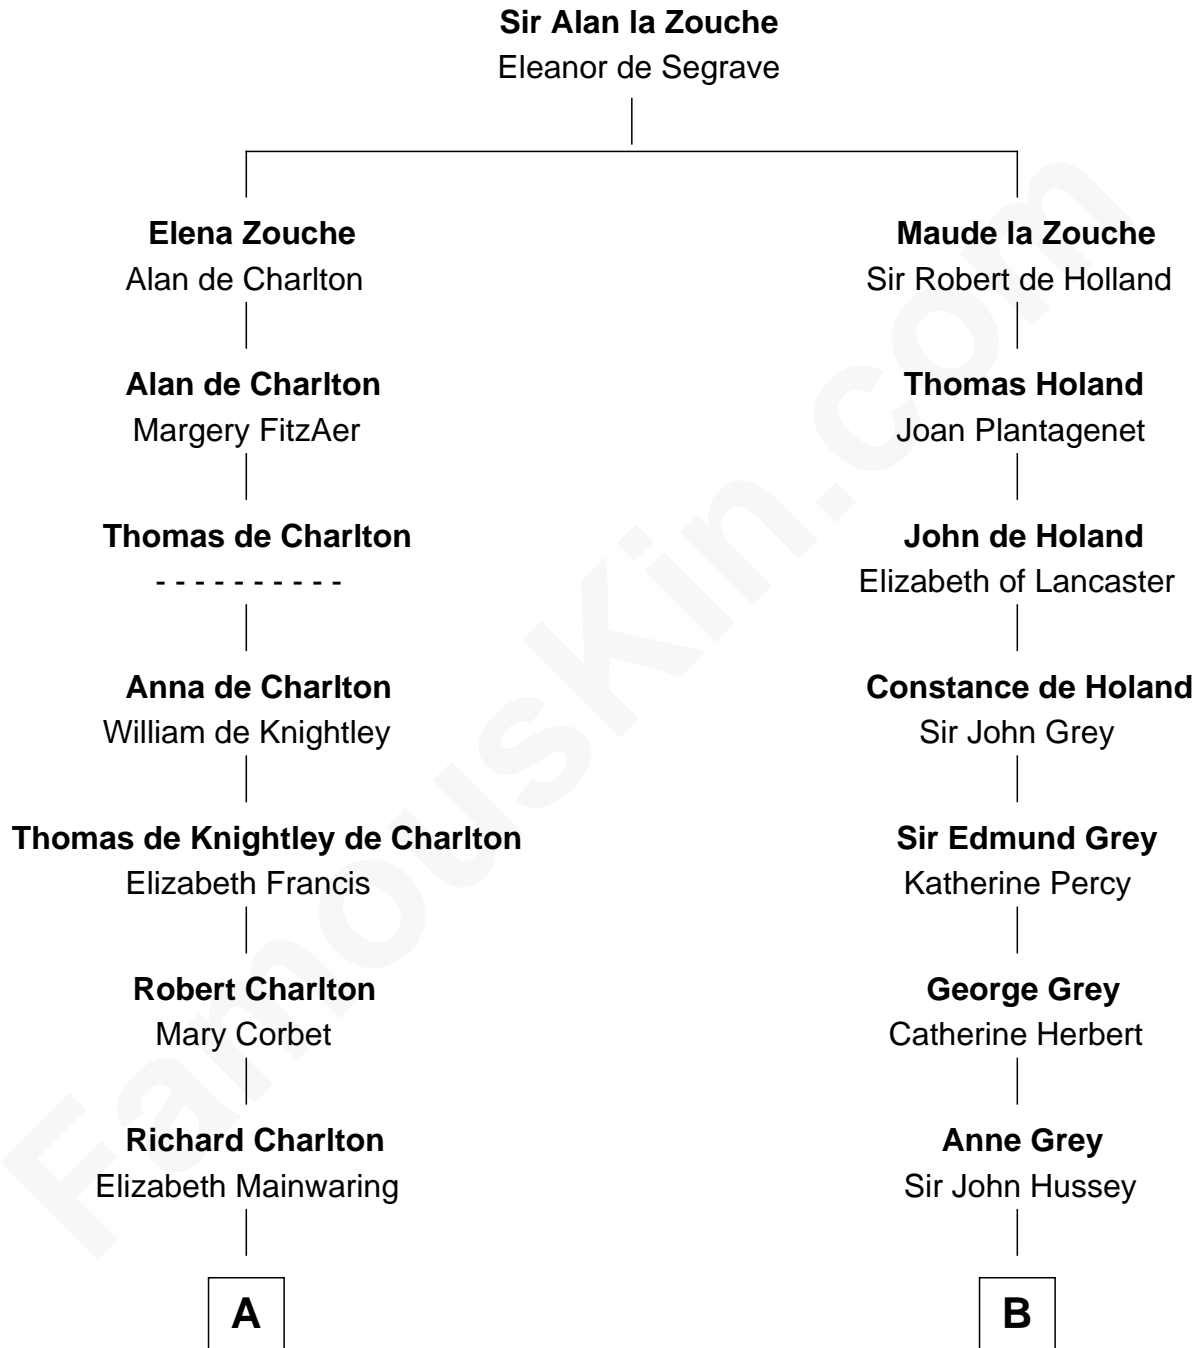

FamousKin.com
Relationship Chart of
Norman Rockwell
American Artist

16th cousin 3 times removed of
Lt. Gen. James Brudenell
Leader of the "Charge of the Light Brigade"

C

—
John William Rockwell

Phebe Boyce Waring

—
Jarvis Waring Rockwell

Anne Mary Hill

—
Norman Rockwell

American Artist

FamousKin.com