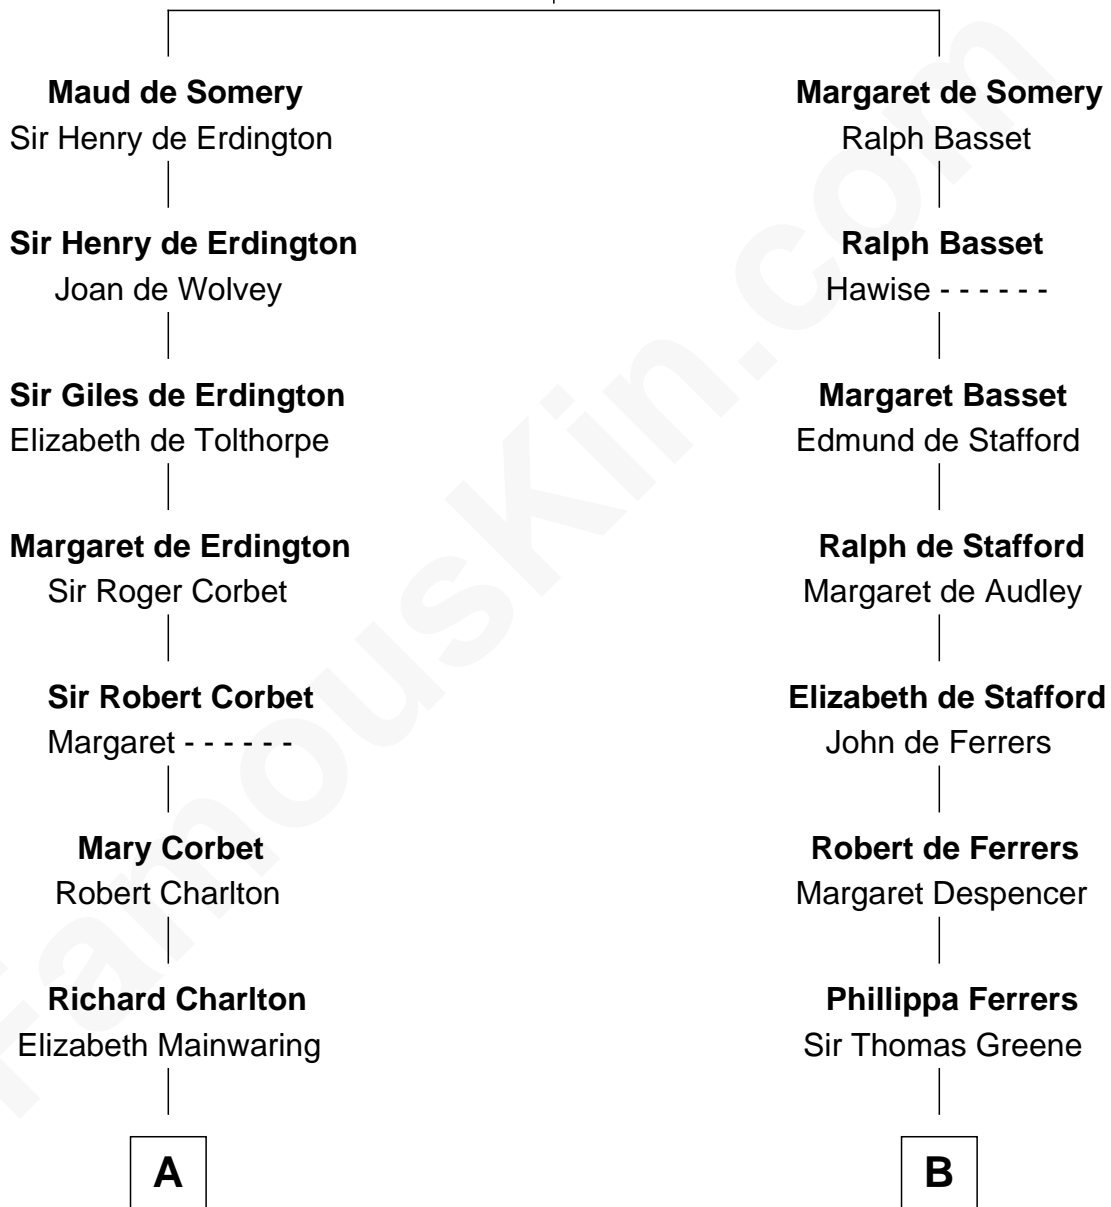

FamousKin.com
Relationship Chart of
Norman Rockwell
American Artist

15th cousin 4 times removed of

Jonathan Swift
Author of Gulliver's Travels

Sir Roger de Somery
 Nichole d'Aubenev

C

—
John William Rockwell

Phebe Boyce Waring

—
Jarvis Waring Rockwell

Anne Mary Hill

—
Norman Rockwell

American Artist

FamousKin.com