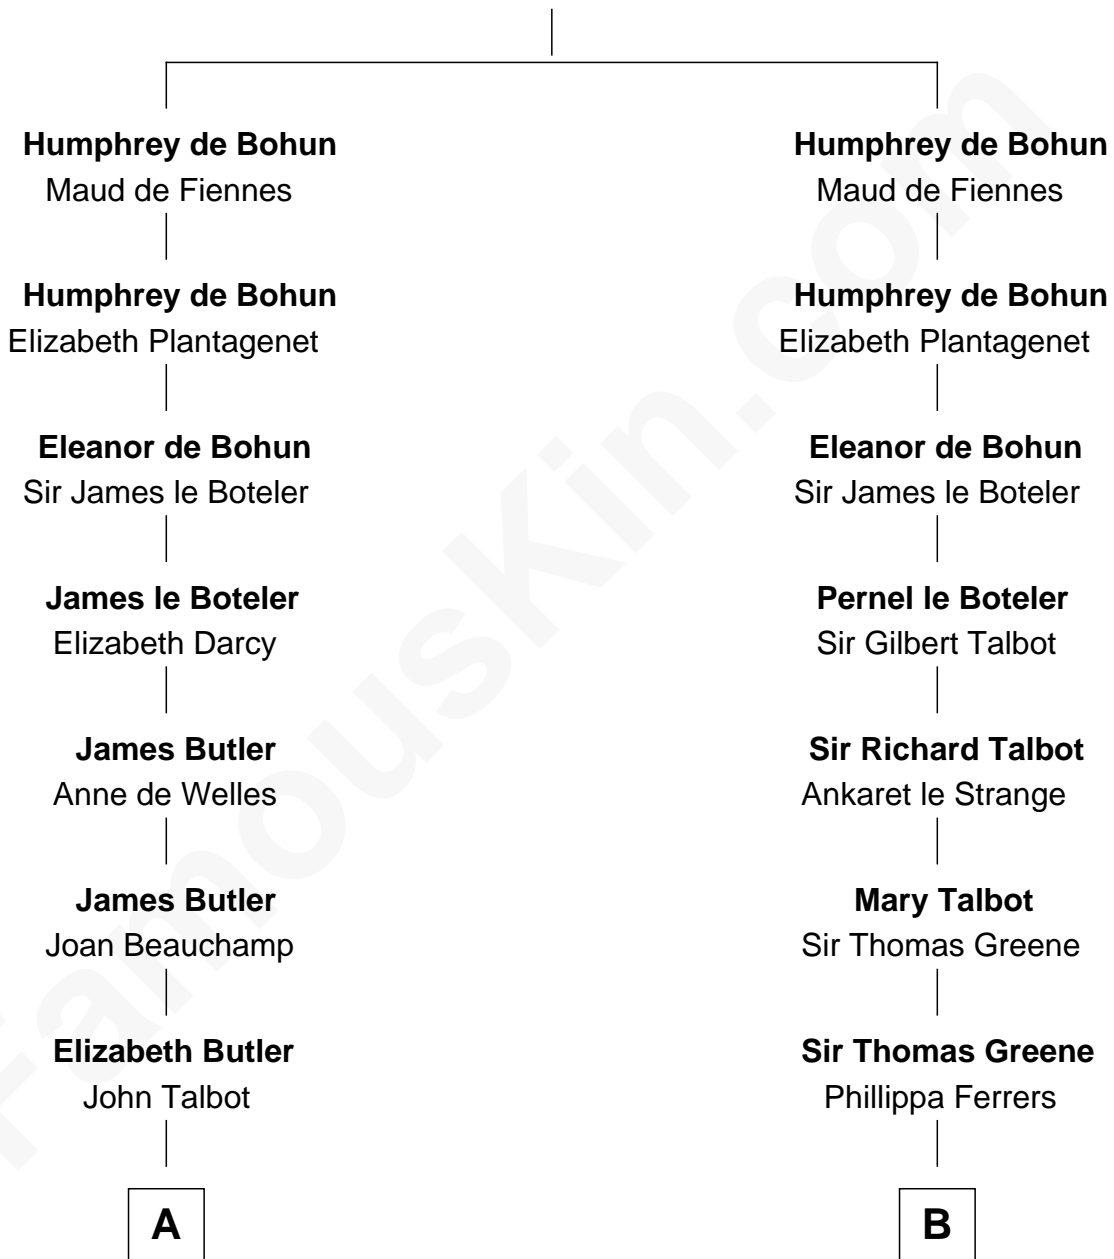

FamousKin.com
Relationship Chart of
Norman Rockwell
American Artist

15th cousin 6 times removed of

Jonathan Swift
Author of Gulliver's Travels

Sir Humphrey de Bohun
 Eleanor de Braiose

C

—
Rachel Darling

Runa Rockwell

—
Samuel Darling Rockwell

Orilla Janes Sherman

—
John William Rockwell

Phebe Boyce Waring

—
Jarvis Waring Rockwell

Anne Mary Hill

—
Norman Rockwell

American Artist