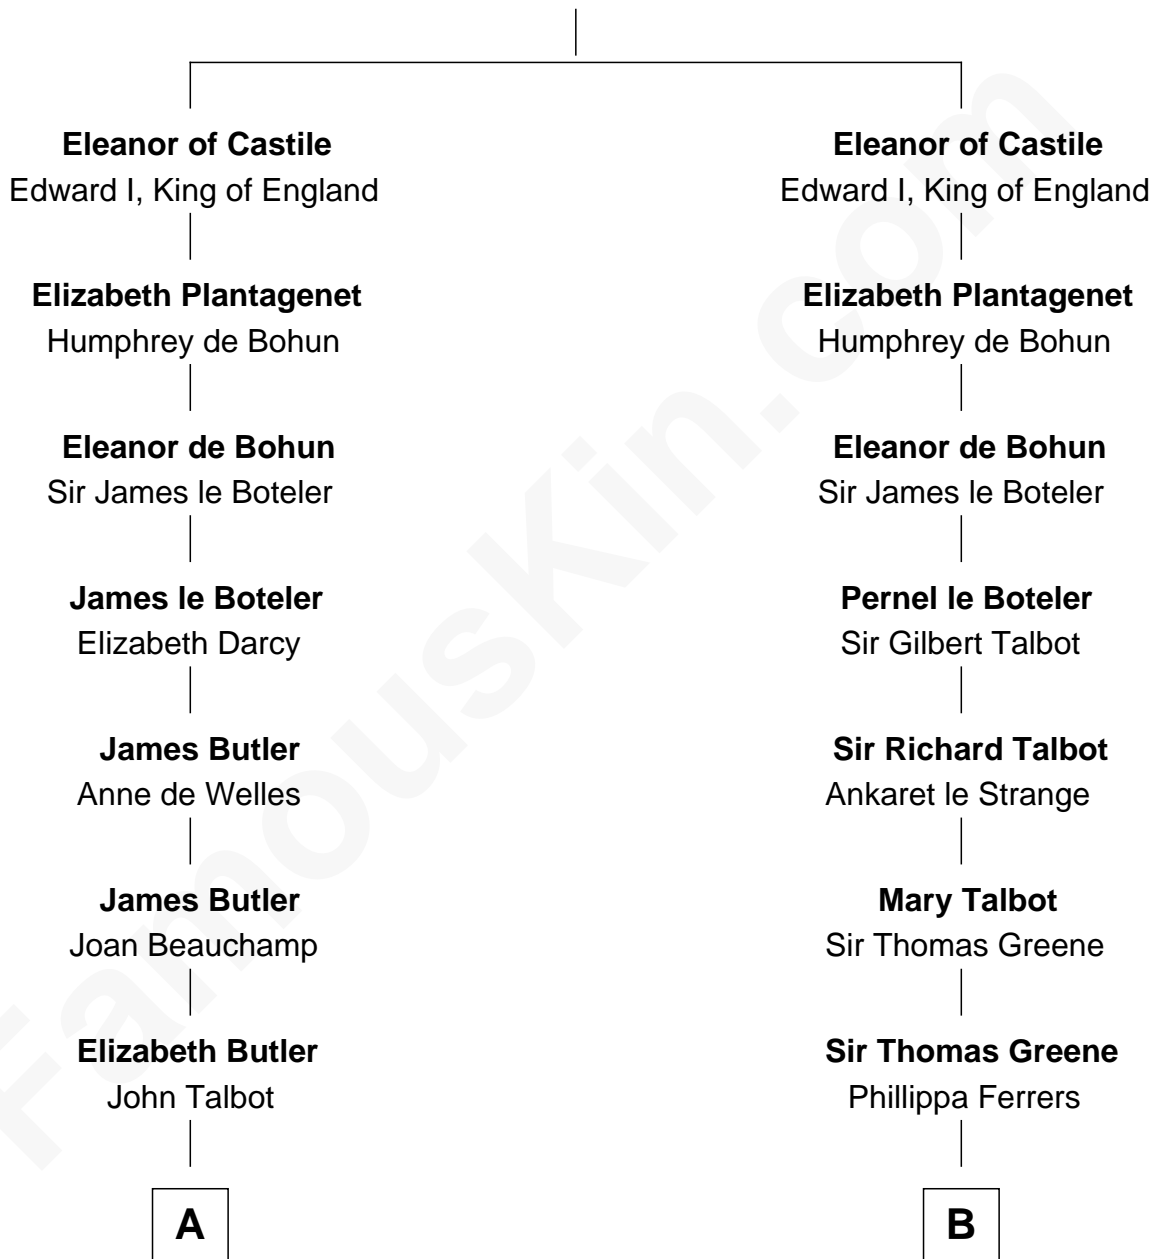

FamousKin.com
Relationship Chart of
Norman Rockwell
American Artist

15th cousin 6 times removed of

Jonathan Swift
Author of Gulliver's Travels

Ferdinand III, King of Castile
 Joanna of Ponthieu

C

—
Rachel Darling
Runa Rockwell

—
Samuel Darling Rockwell
Orilla Janes Sherman

—
John William Rockwell
Phebe Boyce Waring

—
Jarvis Waring Rockwell
Anne Mary Hill

—
Norman Rockwell
American Artist

FamousKin.com