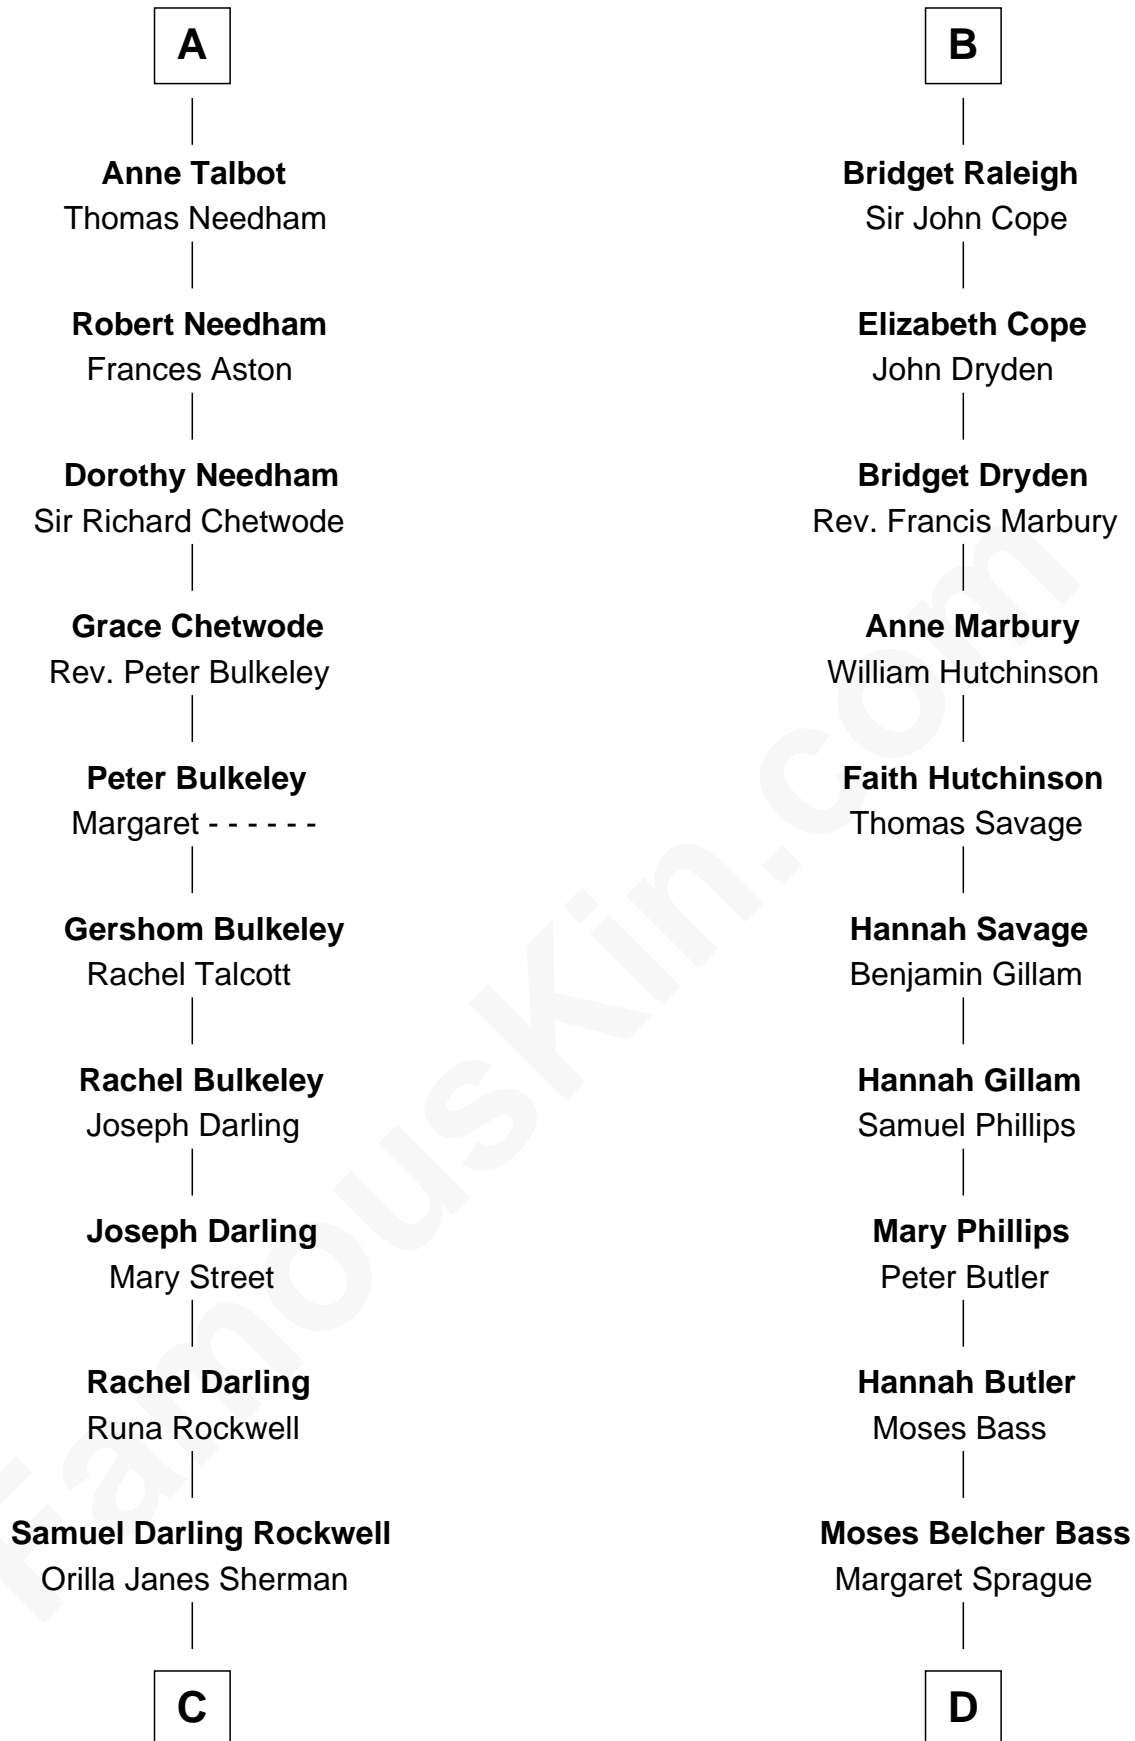

FamousKin.com
Relationship Chart of
Norman Rockwell
American Artist

19th cousin 2 times removed of
Erskine Childers
4th President of Ireland

Edmund Fitzalan
 Alice de Warenne

C

John William Rockwell

Phebe Boyce Waring

Jarvis Waring Rockwell

Anne Mary Hill

Norman Rockwell

American Artist

D

Mary Butler Bass

Elisha Smith

Cordelia Miller Smith

William Robert Pearmain

Margaret Cushing Pearmain

Dr. Hamilton Osgood

Mary Alden Osgood

Erskine Childers

Erskine Childers

4th President of Ireland

FamousKin.com