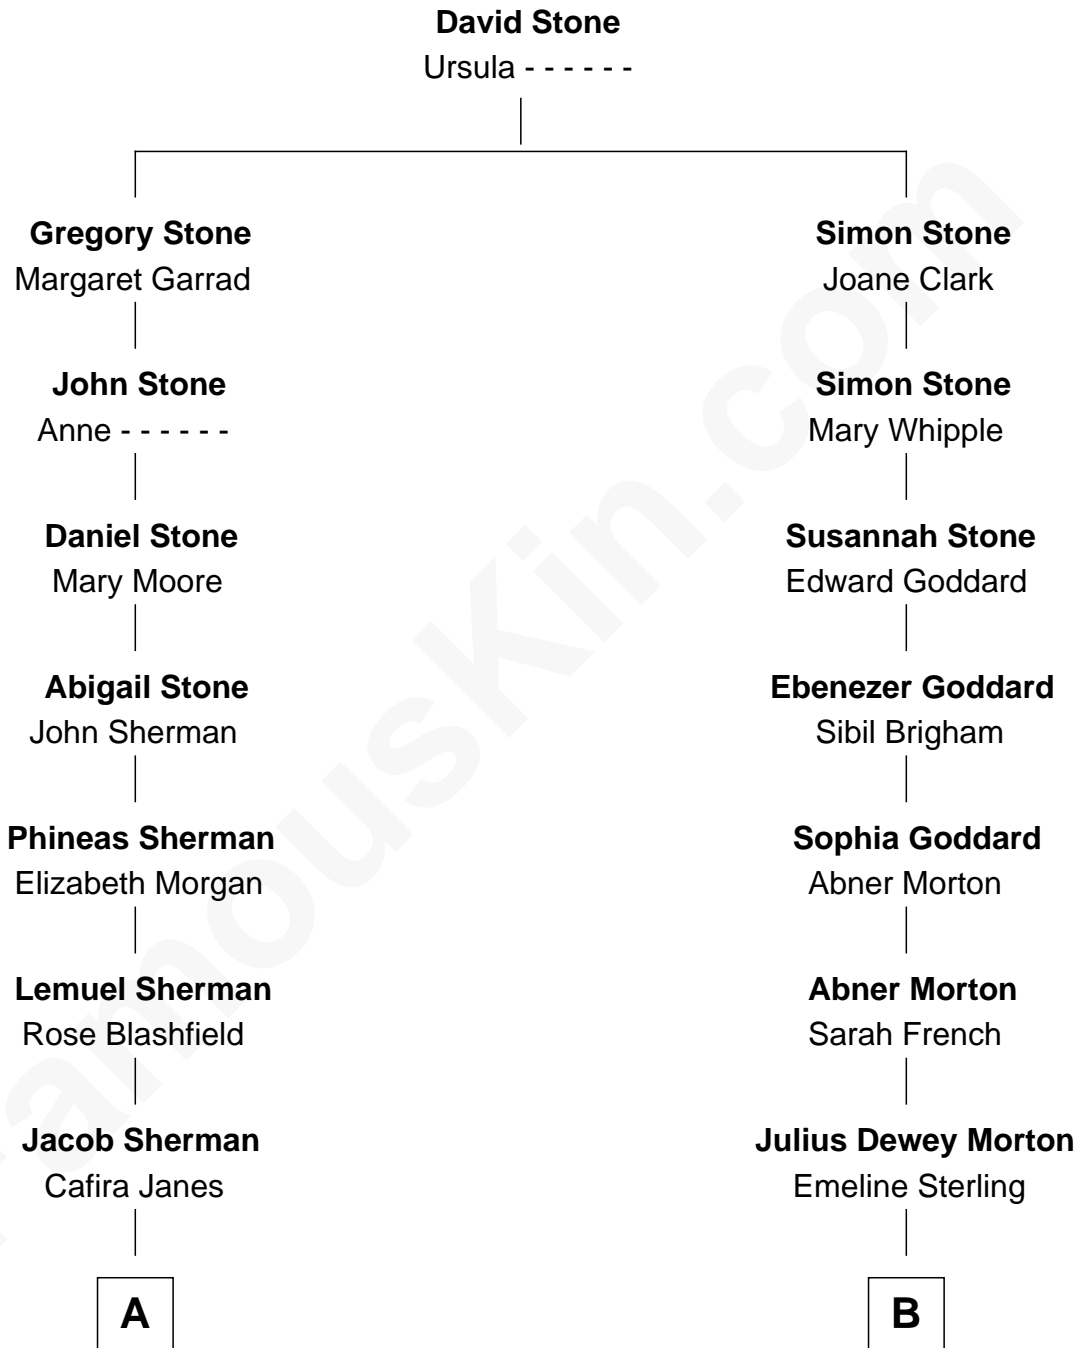

FamousKin.com
Relationship Chart of
Norman Rockwell
American Artist

8th cousin 2 times removed of

Joy Morton
Founder of Morton Salt Company

A

Orilla Janes Sherman
Samuel Darling Rockwell

John William Rockwell
Phebe Boyce Waring

Jarvis Waring Rockwell
Anne Mary Hill

Norman Rockwell
American Artist

B

Julius Sterling Morton
Caroline Joy

Joy Morton
Founder of Morton Salt Company

FamousKin.com